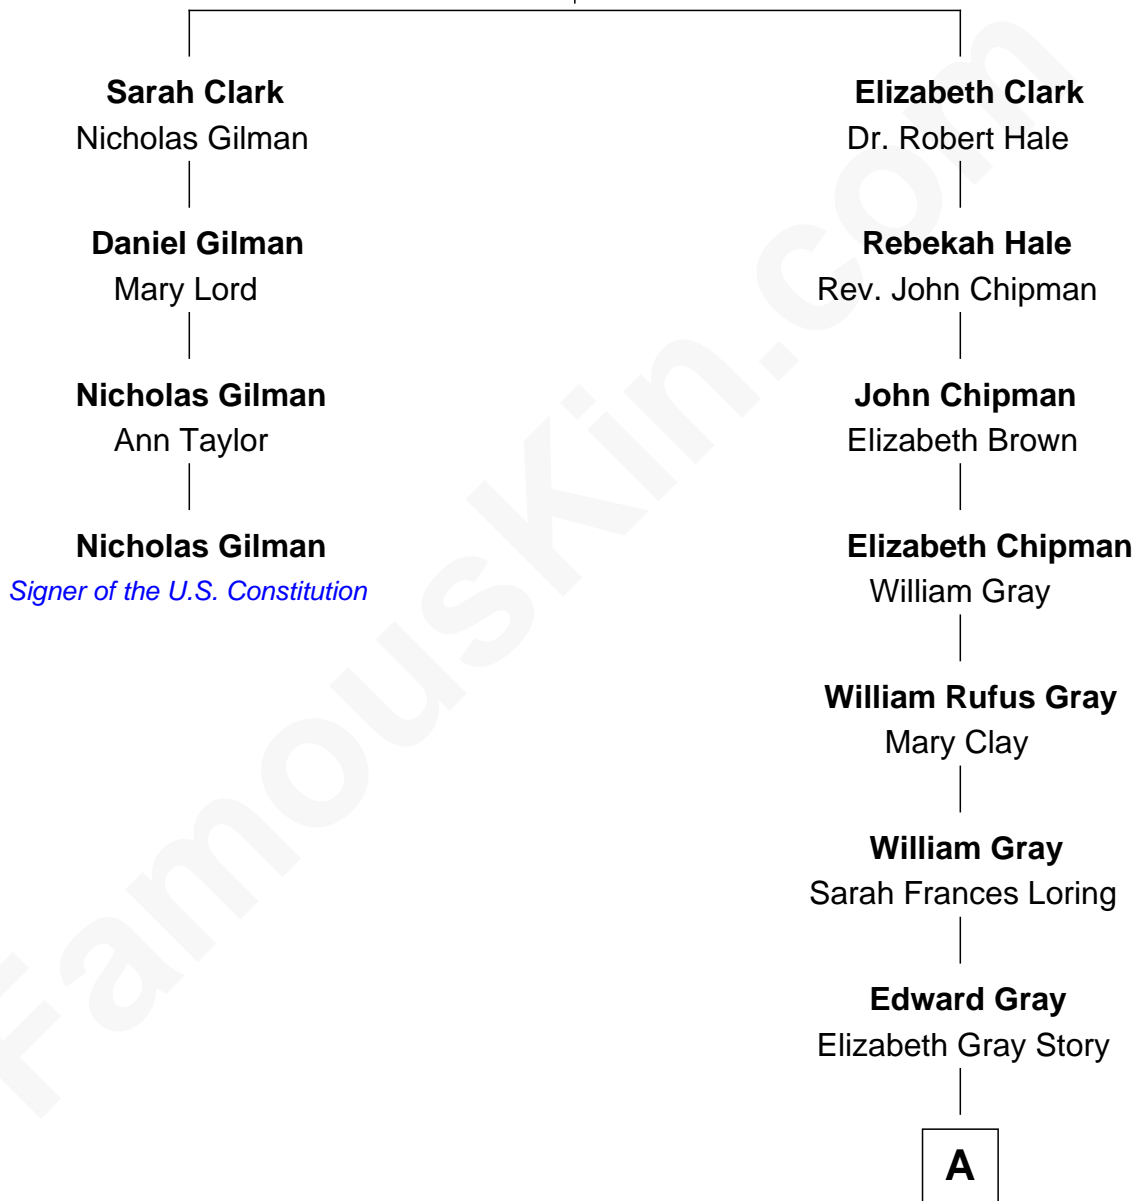

## Relationship Chart of Nicholas Gilman

*Signer of the U.S. Constitution*

3rd cousin 6 times removed of

**Story Musgrave**  
*NASA Astronaut*

**Nathaniel Clark**  
Elizabeth Somerby

**A**

—  
**Marguerite Gray**  
John Butler Swann

—  
**Marguerite Swann**  
Percy Musgrave

—  
**Story Musgrave**  
*NASA Astronaut*

FamousKin.com