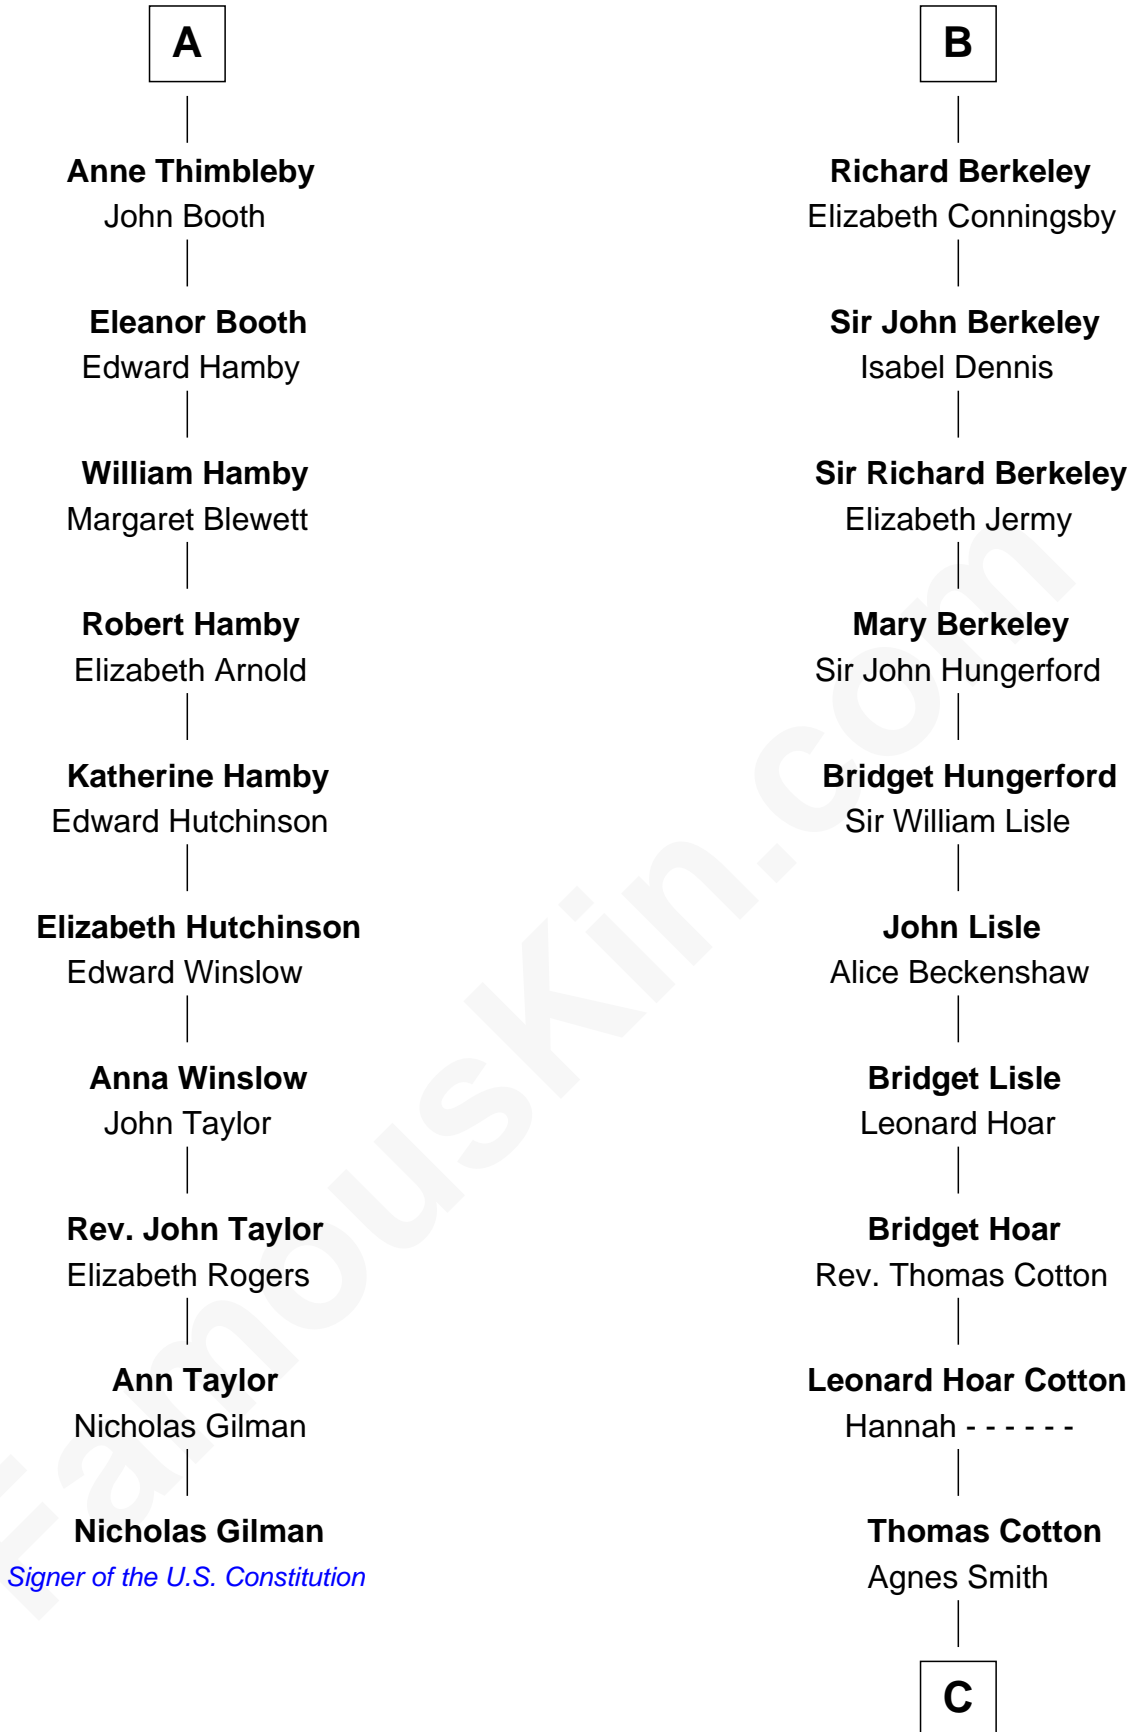

FamousKin.com

Relationship Chart of

Nicholas Gilman

Signer of the U.S. Constitution

16th cousin 4 times removed of

Emma Eames

Opera Singer

C

Martha Cotton

Joel Thompson

Martha Cotton Thompson

Nathaniel Eames

Ithamer Bellows Eames

Emma Hayden

Emma Eames

Opera Singer