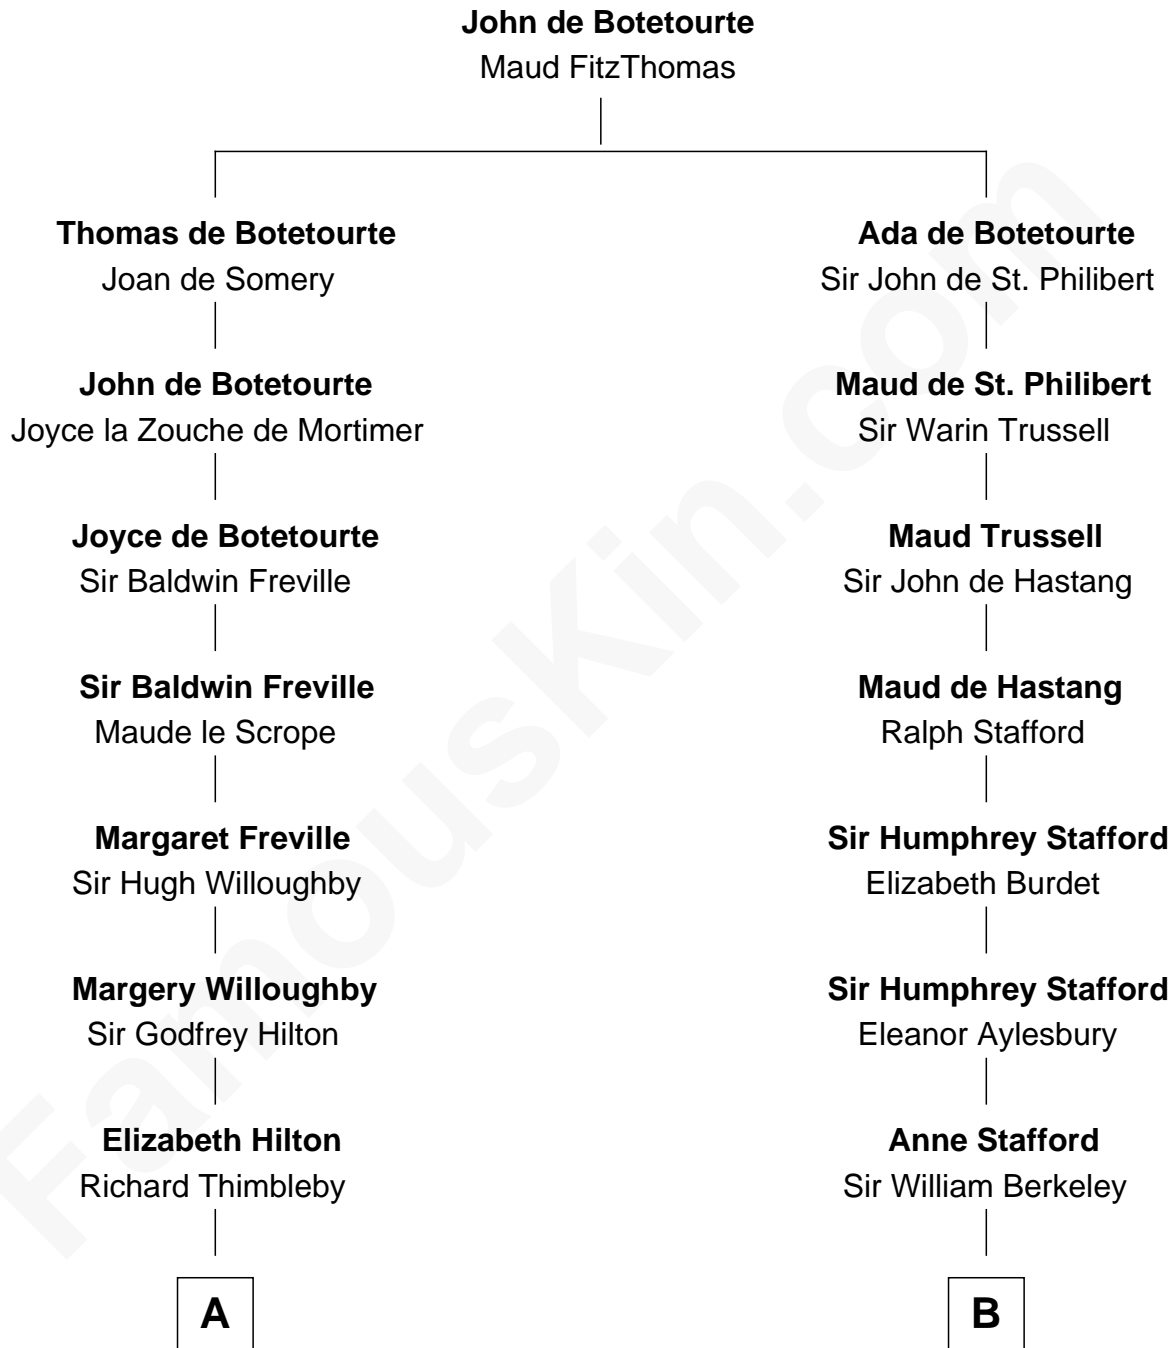

FamousKin.com

Relationship Chart of

Nicholas Gilman

Signer of the U.S. Constitution

16th cousin 4 times removed of

Emma Eames

Opera Singer

C

Martha Cotton

Joel Thompson

Martha Cotton Thompson

Nathaniel Eames

Ithamer Bellows Eames

Emma Hayden

Emma Eames

Opera Singer