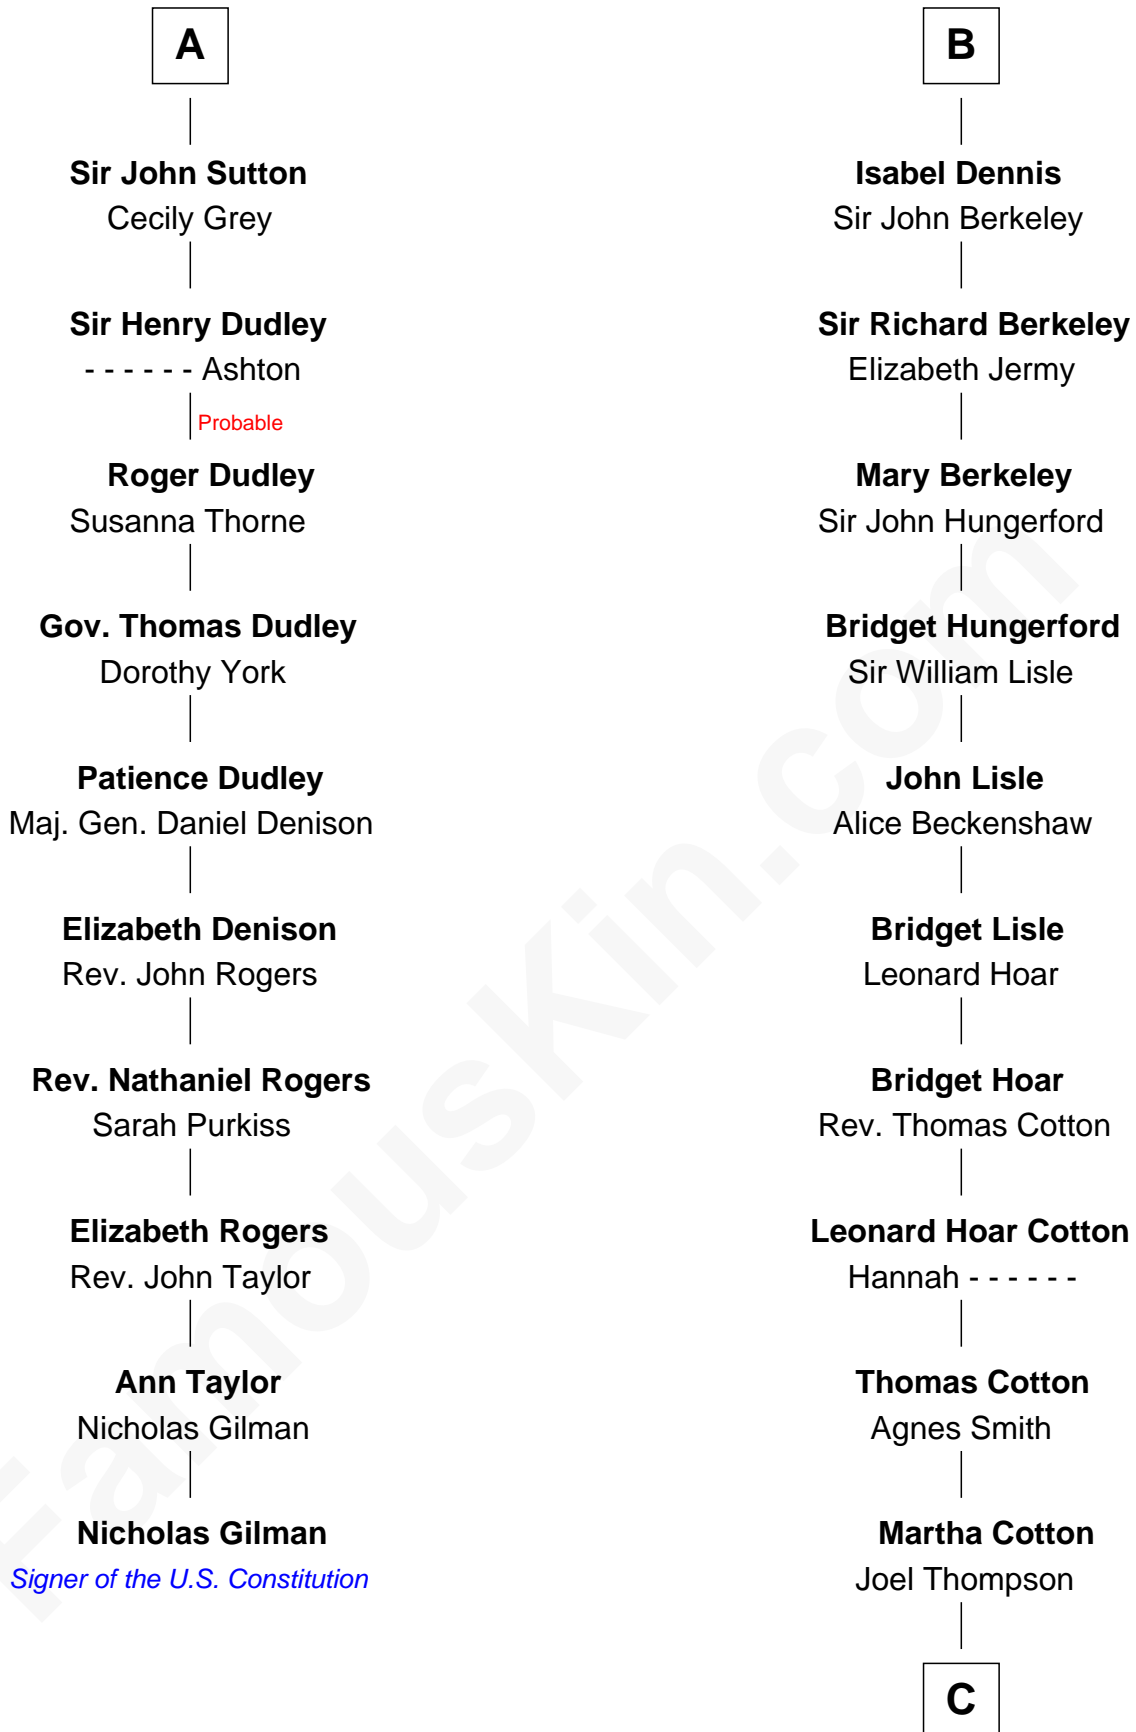

## Relationship Chart of

### Nicholas Gilman

*Signer of the U.S. Constitution*

16th cousin 3 times removed of

**Emma Eames**

*Opera Singer*

**C**

Martha Cotton Thompson

Nathaniel Eames

Ithamer Bellows Eames

Emma Hayden

Emma Eames

*Opera Singer*

FamousKin.com