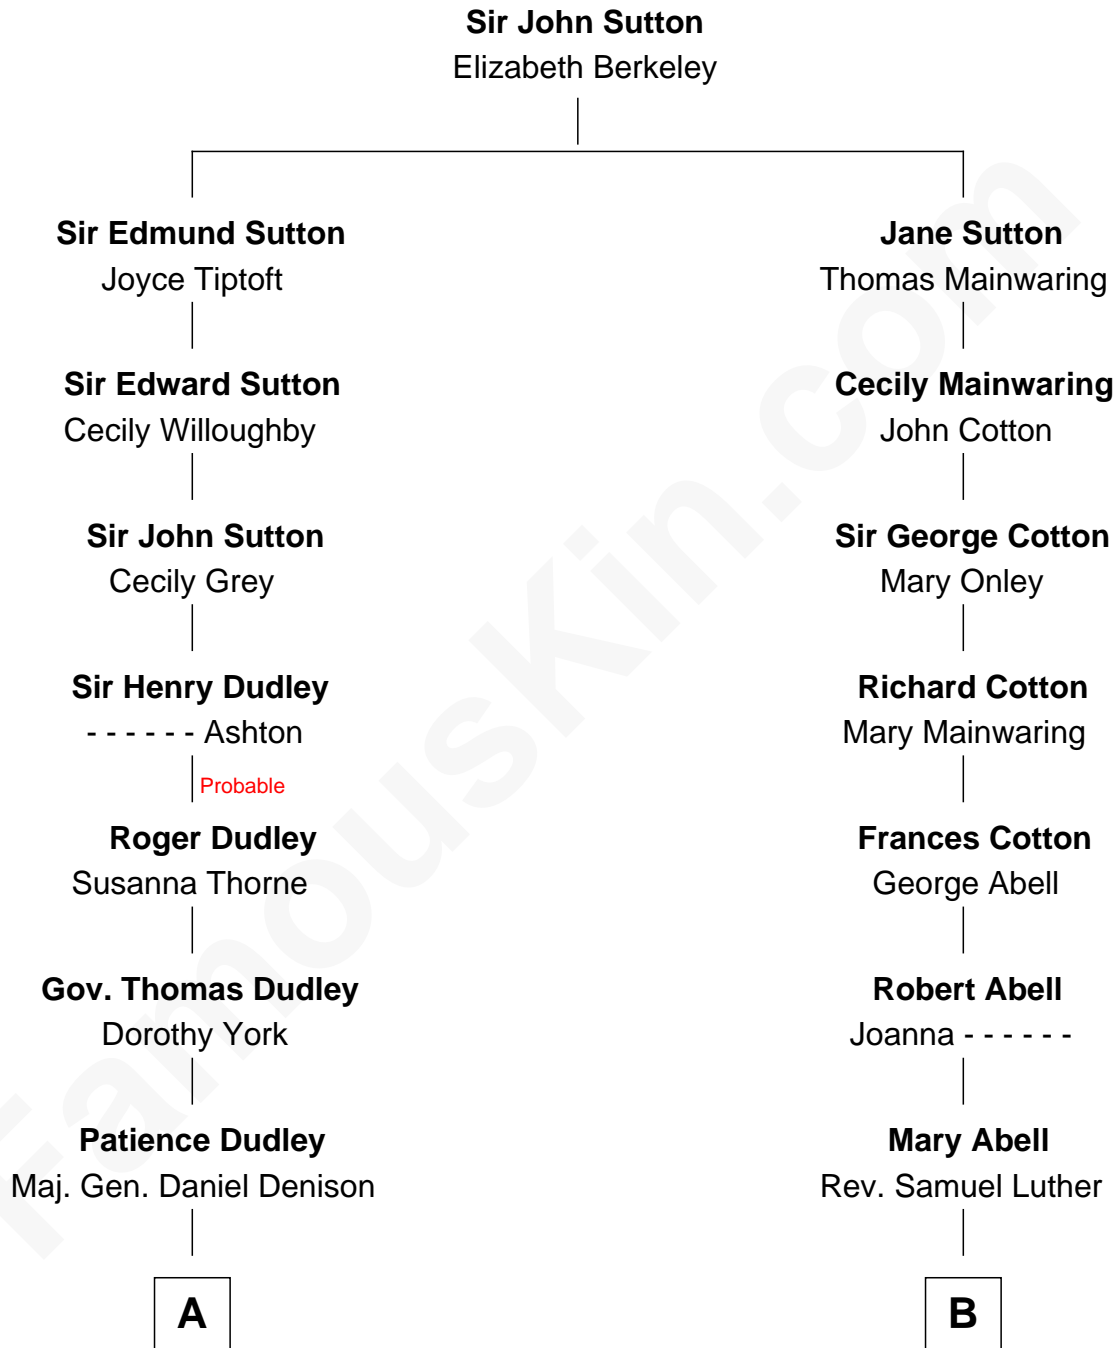

FamousKin.com

Relationship Chart of

Nicholas Gilman

Signer of the U.S. Constitution

11th cousin 3 times removed of

Lizzie Borden

Accused Murderess

A

Elizabeth Denison

Rev. John Rogers

Rev. Nathaniel Rogers

Sarah Purkiss

Elizabeth Rogers

Rev. John Taylor

Ann Taylor

Nicholas Gilman

Nicholas Gilman

Signer of the U.S. Constitution

B

Samuel Luther

Sarah - - - - -

James Luther

Martha Slade

Martha Luther