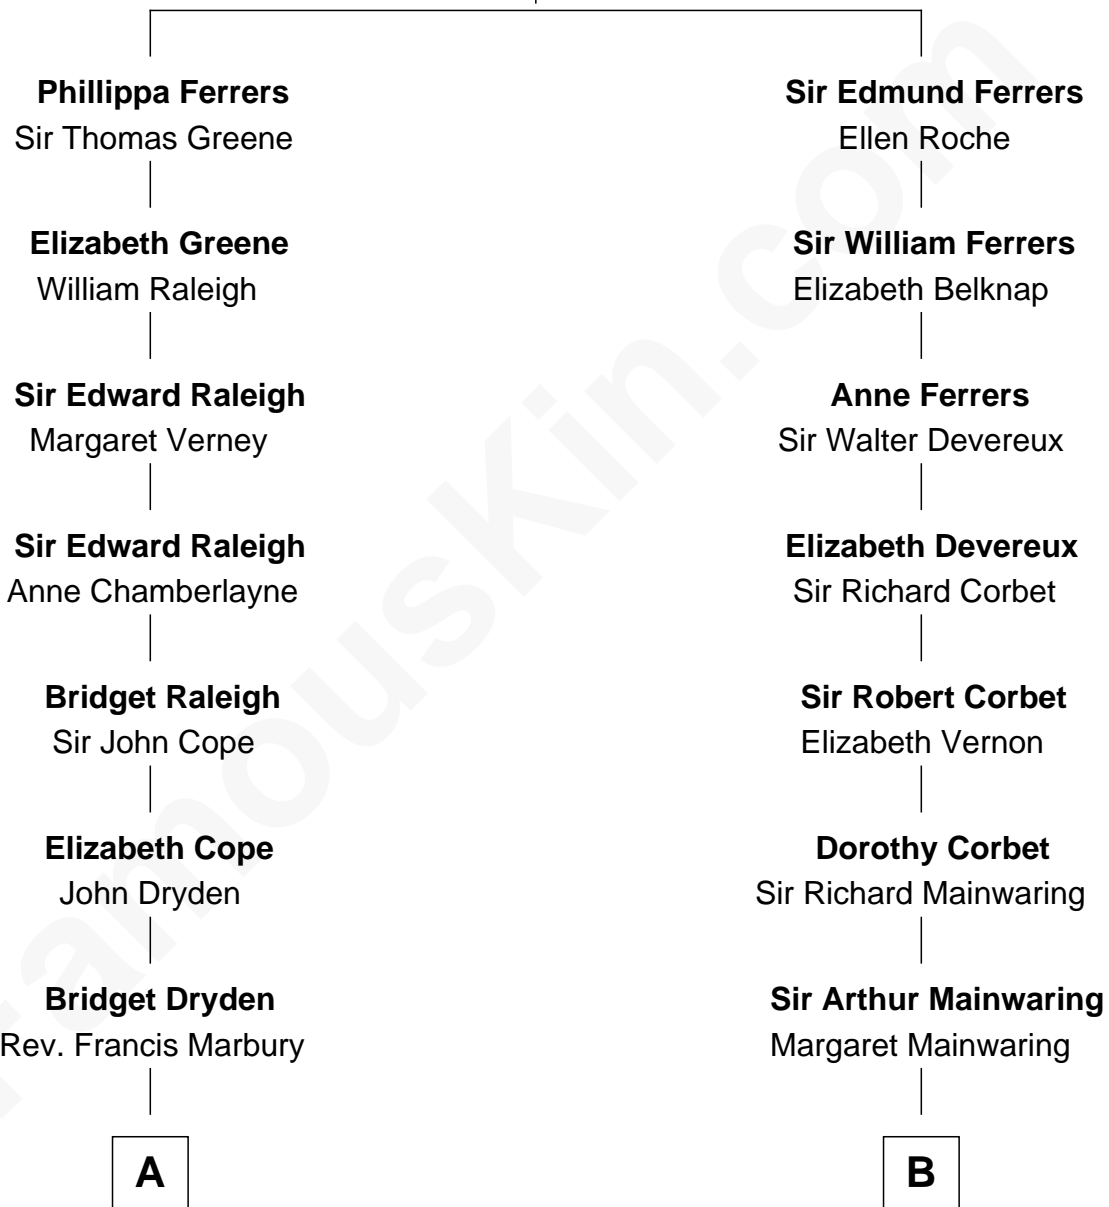

## Relationship Chart of

### Nicholas Gilman

*Signer of the U.S. Constitution*

13th cousin 5 times removed of

**Lizzie Borden**

*Accused Murderess*

**Robert de Ferrers**  
Margaret Despencer

C

Sarah Anthony Morse  
Andrew Jackson Borden

Lizzie Borden  
*Accused Murderess*

FamousKin.com