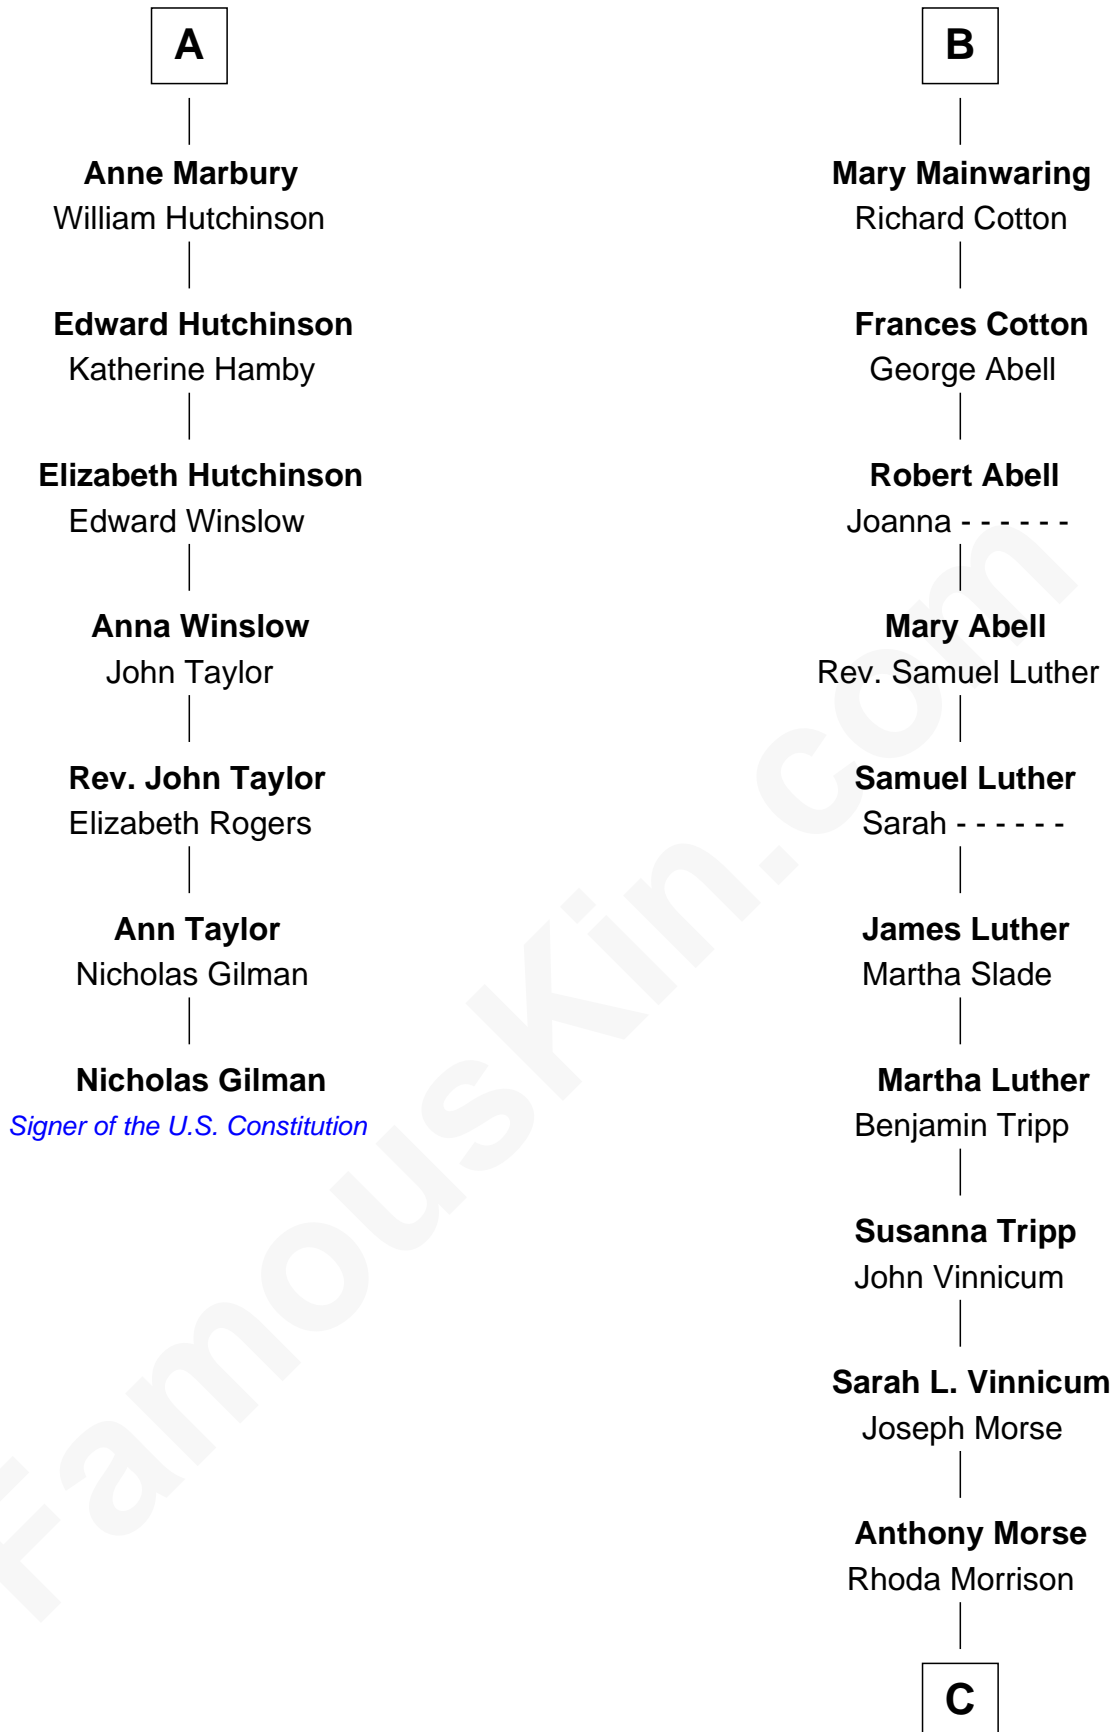

## Relationship Chart of

### Nicholas Gilman

*Signer of the U.S. Constitution*

13th cousin 5 times removed of

**Lizzie Borden**

*Accused Murderess*

**Robert de Ferrers**  
Margaret Despencer

C

Sarah Anthony Morse  
Andrew Jackson Borden

Lizzie Borden  
*Accused Murderess*

FamousKin.com