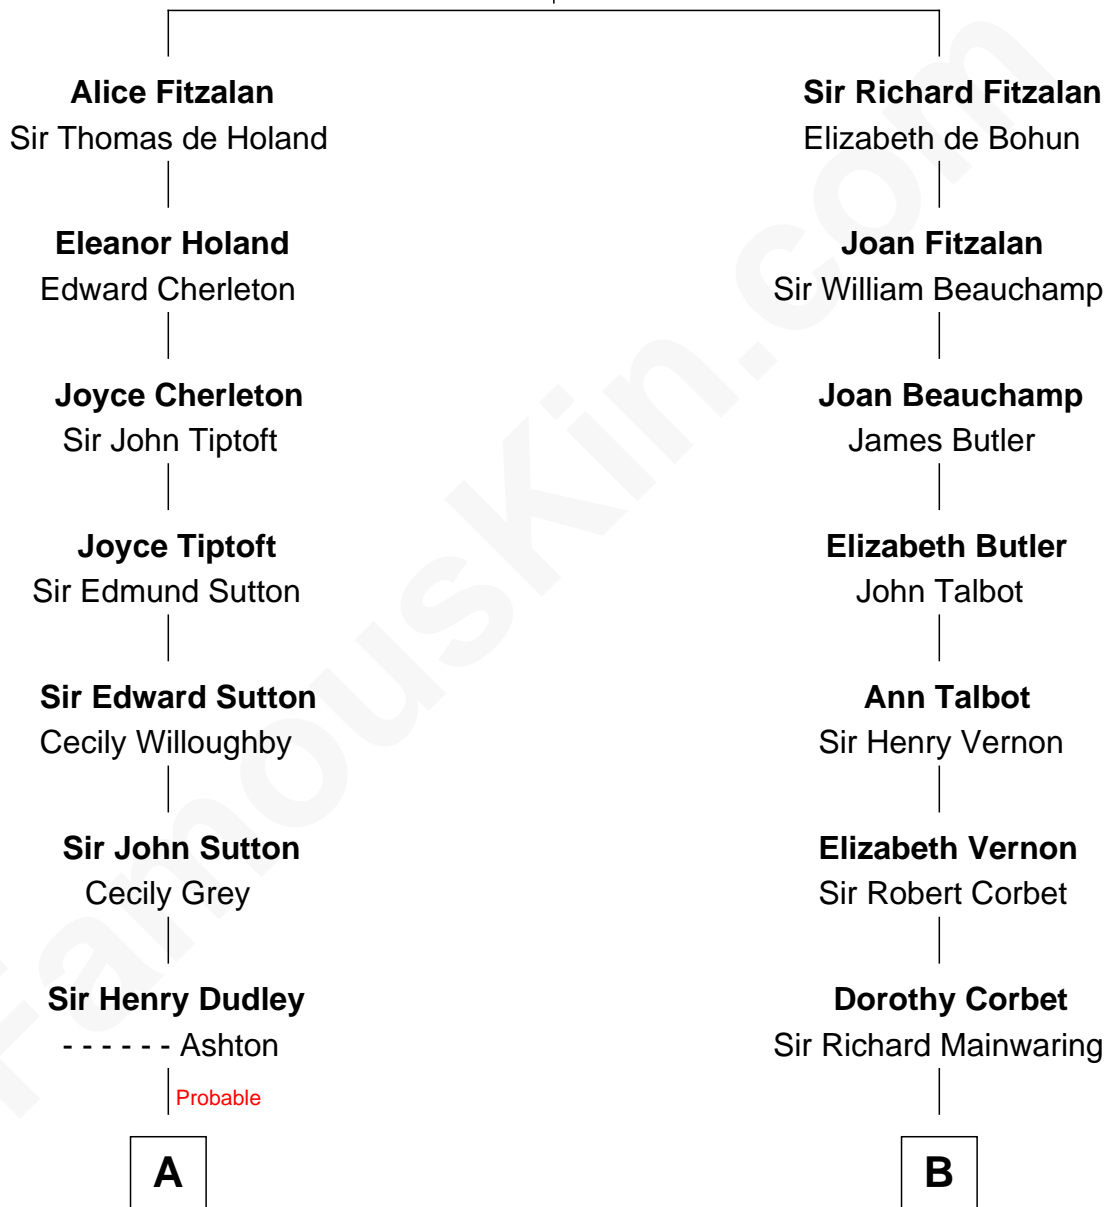

## Relationship Chart of

### Nicholas Gilman

*Signer of the U.S. Constitution*

14th cousin 5 times removed of

### Lizzie Borden

*Accused Murderess*

**Richard Fitzalan**  
Eleanor Plantagenet

**C**

—  
**Anthony Morse**

Rhoda Morrison

—  
**Sarah Anthony Morse**

Andrew Jackson Borden

—  
**Lizzie Borden**

*Accused Murderess*

FamousKin.com