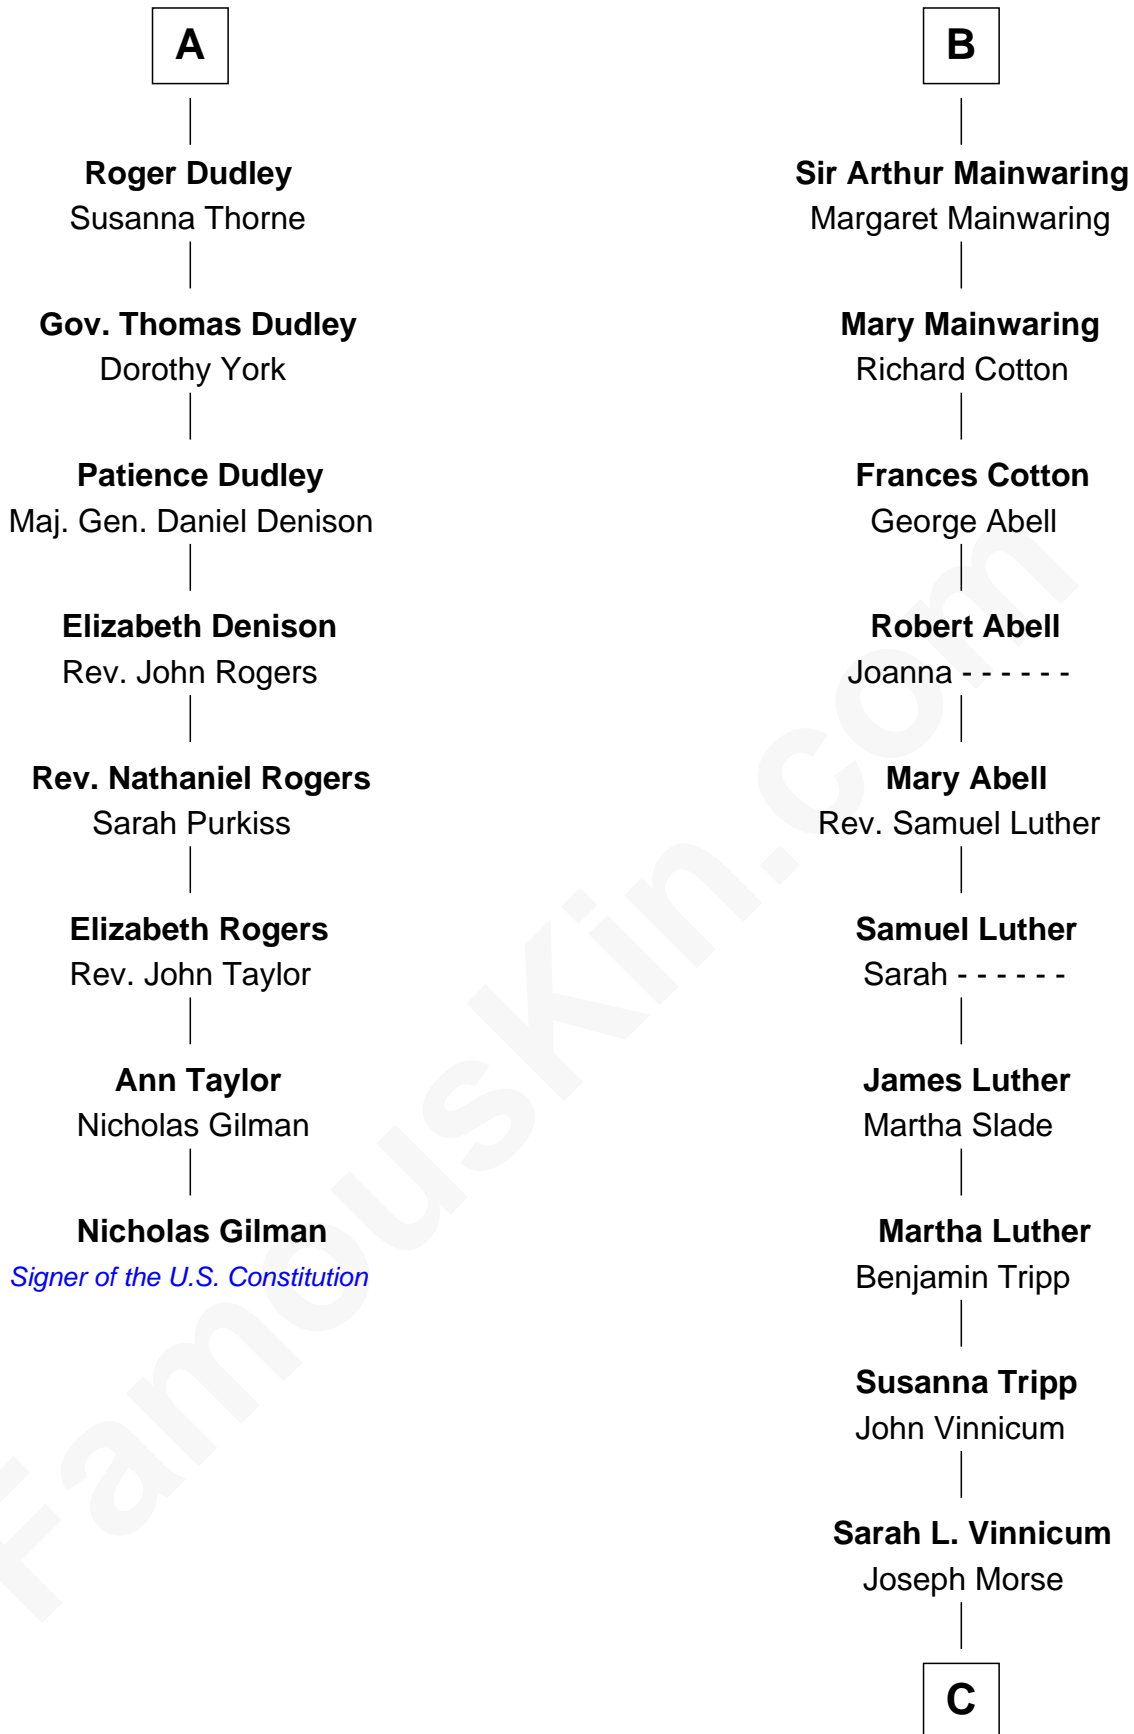

## Relationship Chart of

### Nicholas Gilman

*Signer of the U.S. Constitution*

14th cousin 5 times removed of

### Lizzie Borden

*Accused Murderess*

**Richard Fitzalan**  
Eleanor Plantagenet

**C**

—  
**Anthony Morse**

Rhoda Morrison

—  
**Sarah Anthony Morse**

Andrew Jackson Borden

—  
**Lizzie Borden**

*Accused Murderess*

FamousKin.com