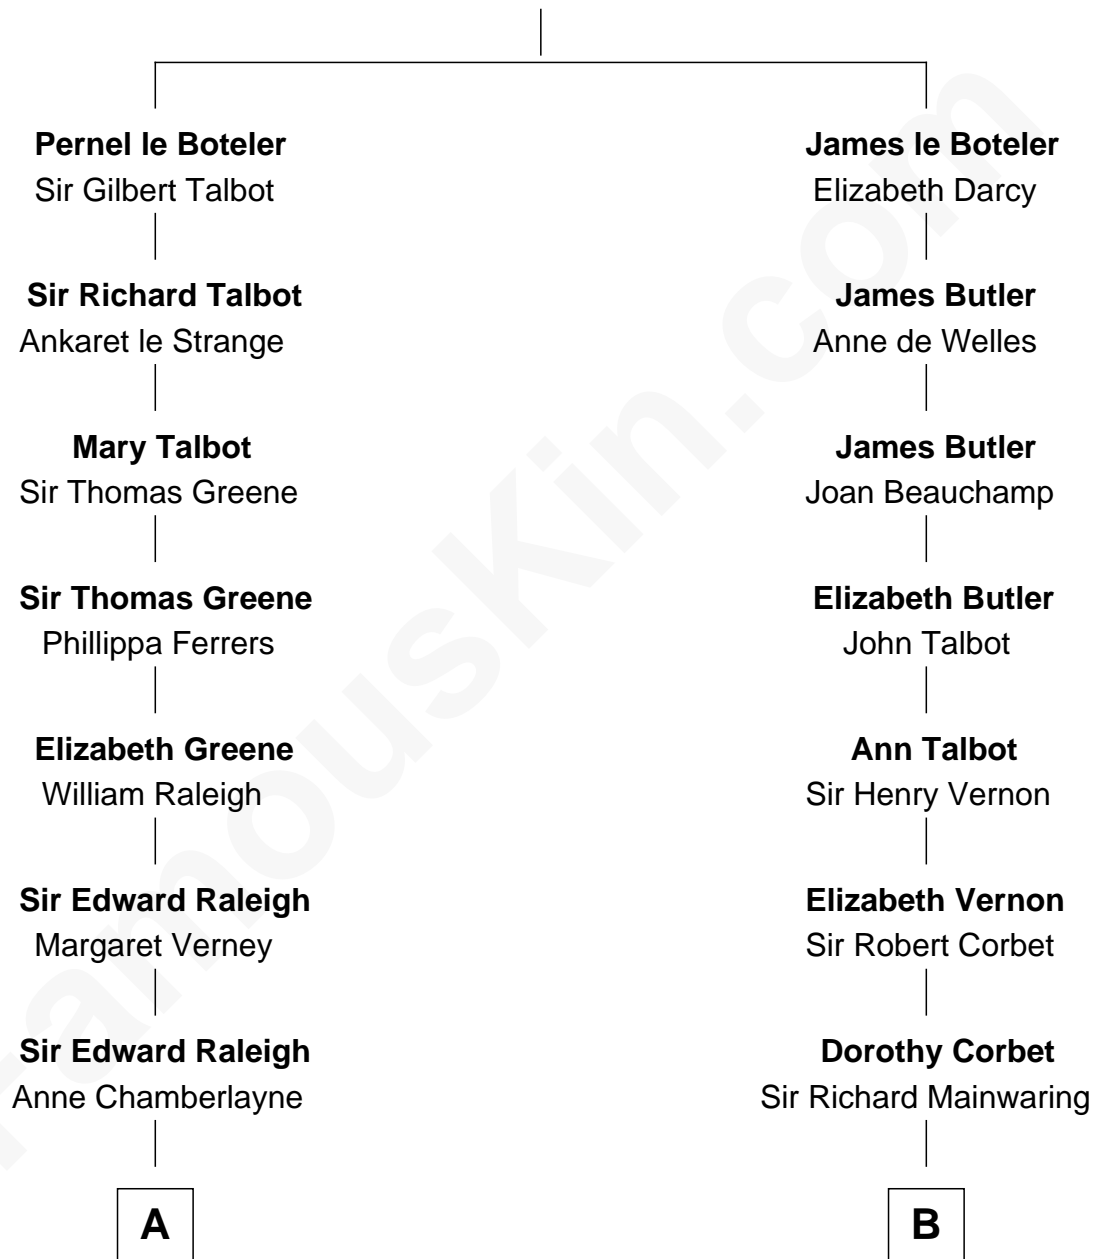

FamousKin.com

Relationship Chart of

Nicholas Gilman

Signer of the U.S. Constitution

16th cousin 3 times removed of

Lizzie Borden

Accused Murderess

Sir James le Boteler

Eleanor de Bohun

C

Anthony Morse
Rhoda Morrison

Sarah Anthony Morse
Andrew Jackson Borden

Lizzie Borden
Accused Murderess

FamousKin.com