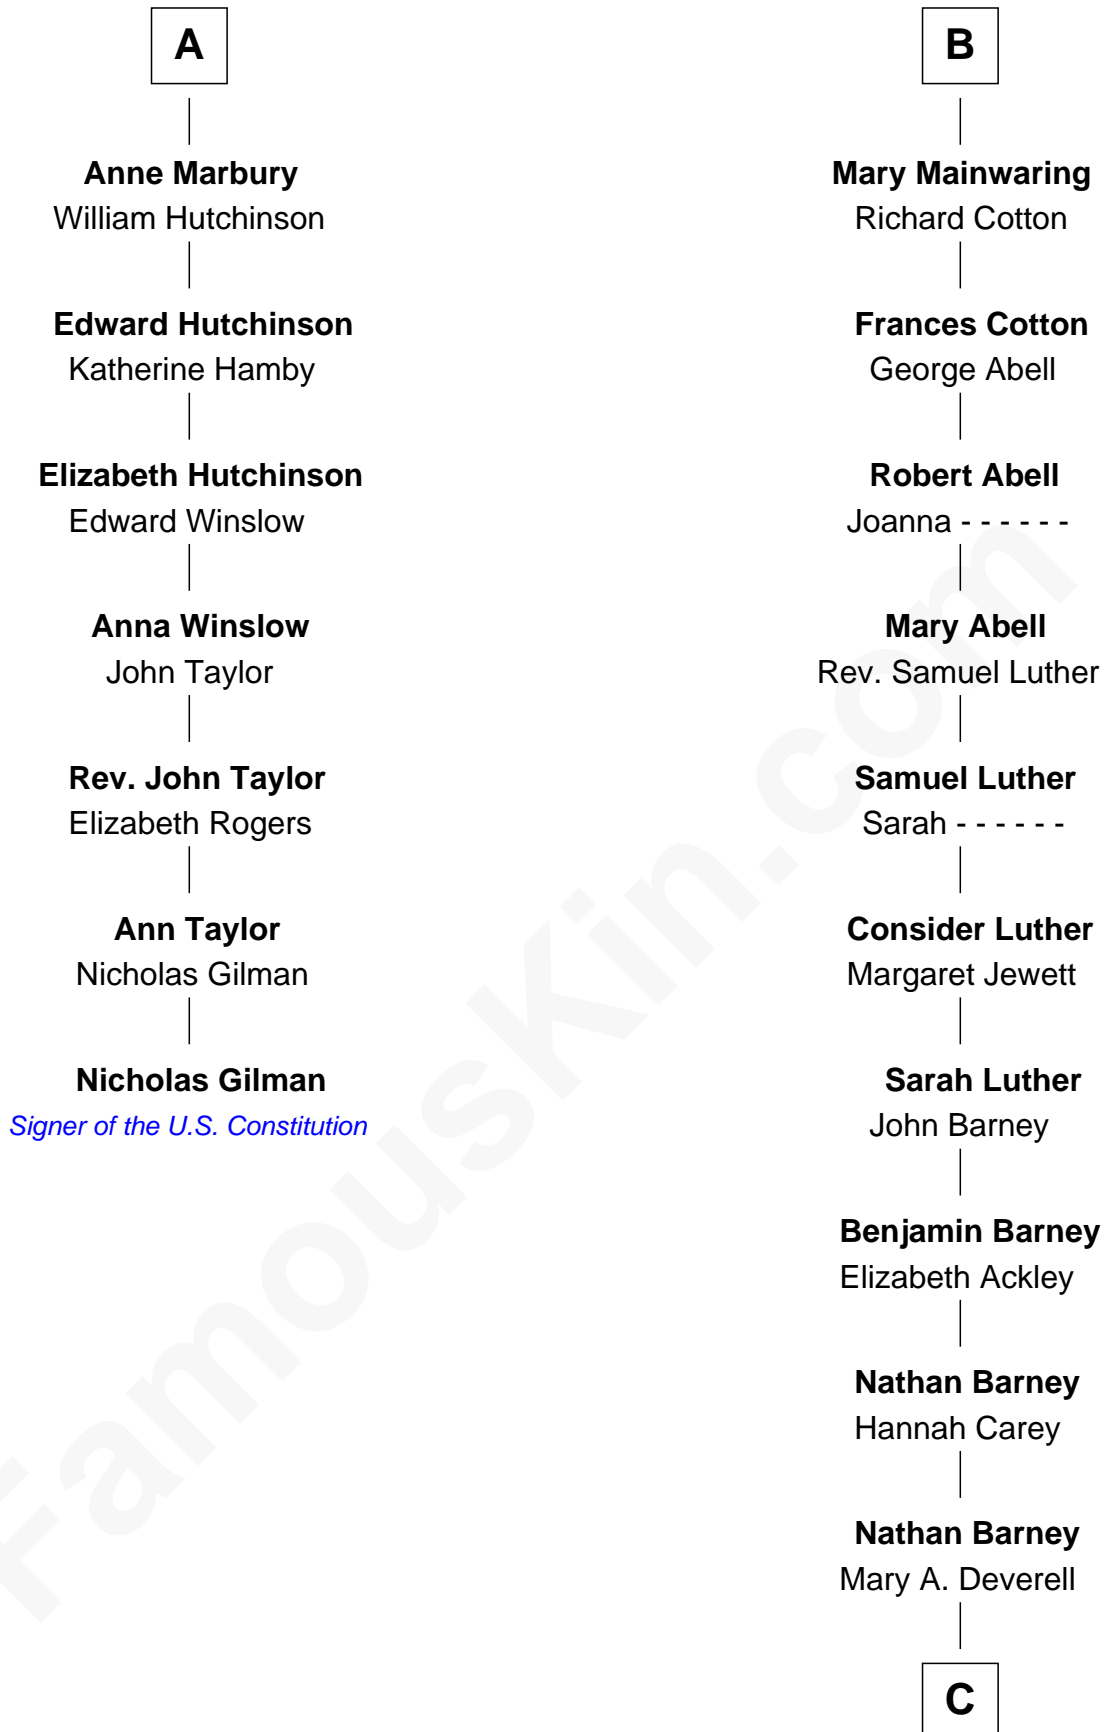

FamousKin.com

Relationship Chart of

Nicholas Gilman

Signer of the U.S. Constitution

13th cousin 6 times removed of

Elizabeth Montgomery

TV Actress - "Bewitched"

Robert de Ferrers
Margaret Despencer

C

—
Mary Weed Barney
Henry Montgomery

—
Henry Montgomery
Elizabeth Bryan Allen

—
Elizabeth Montgomery
TV Actress - "Bewitched"

FamousKin.com