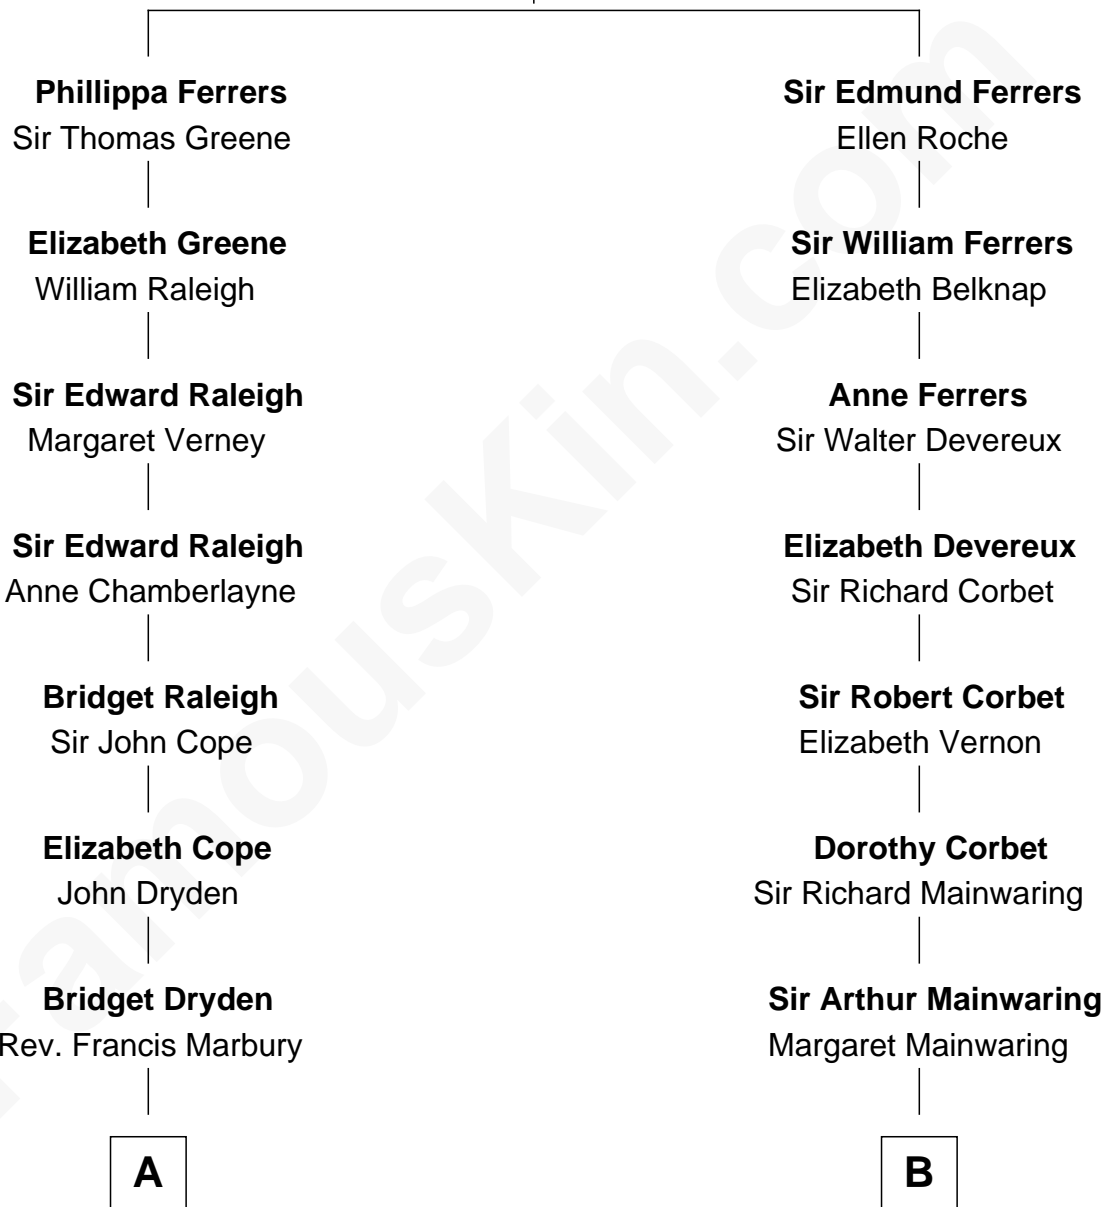

FamousKin.com

Relationship Chart of

Nicholas Gilman

Signer of the U.S. Constitution

13th cousin 6 times removed of

Elizabeth Montgomery

TV Actress - "Bewitched"

Robert de Ferrers
Margaret Despencer

C

—
Mary Weed Barney
Henry Montgomery

—
Henry Montgomery
Elizabeth Bryan Allen

—
Elizabeth Montgomery
TV Actress - "Bewitched"

FamousKin.com