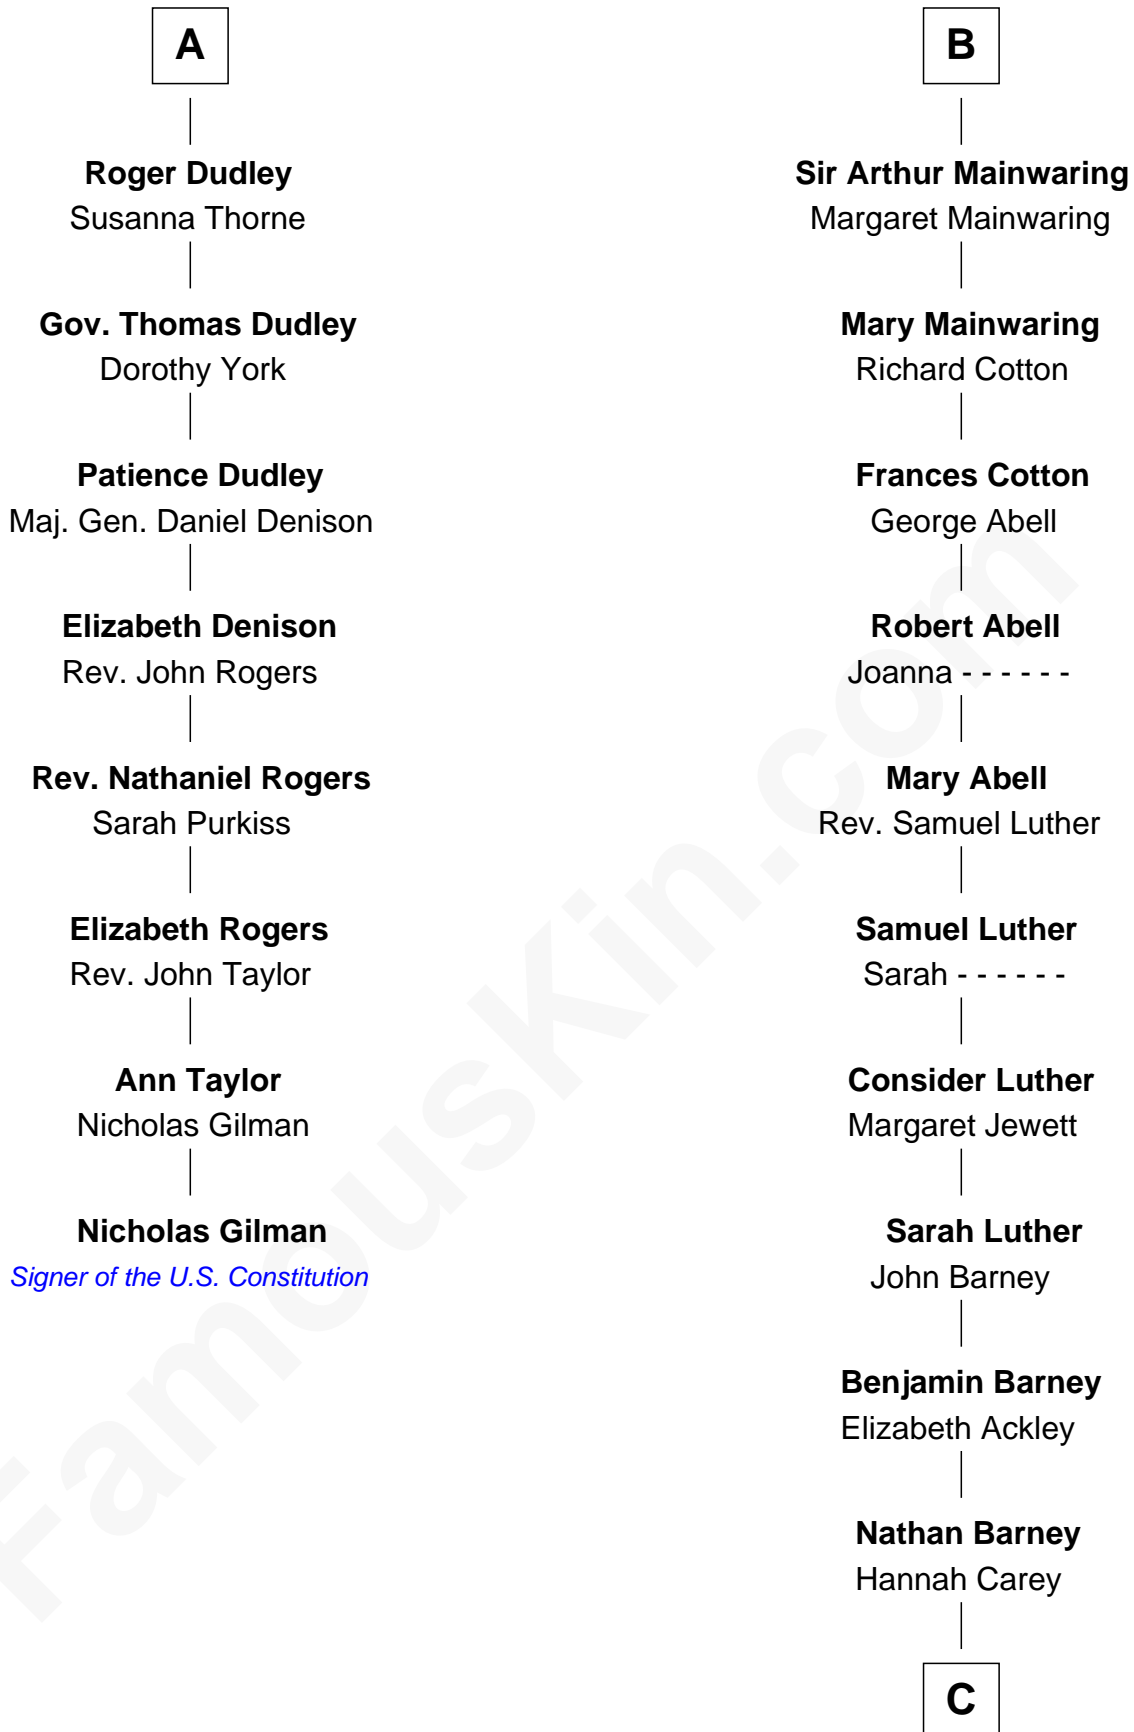

FamousKin.com Relationship Chart of

Nicholas Gilman

Signer of the U.S. Constitution

14th cousin 6 times removed of

Elizabeth Montgomery

TV Actress - "Bewitched"

C

Nathan Barney

Mary A. Deverell

Mary Weed Barney

Henry Montgomery

Henry Montgomery

Elizabeth Bryan Allen

Elizabeth Montgomery

TV Actress - "Bewitched"

FamousKin.com