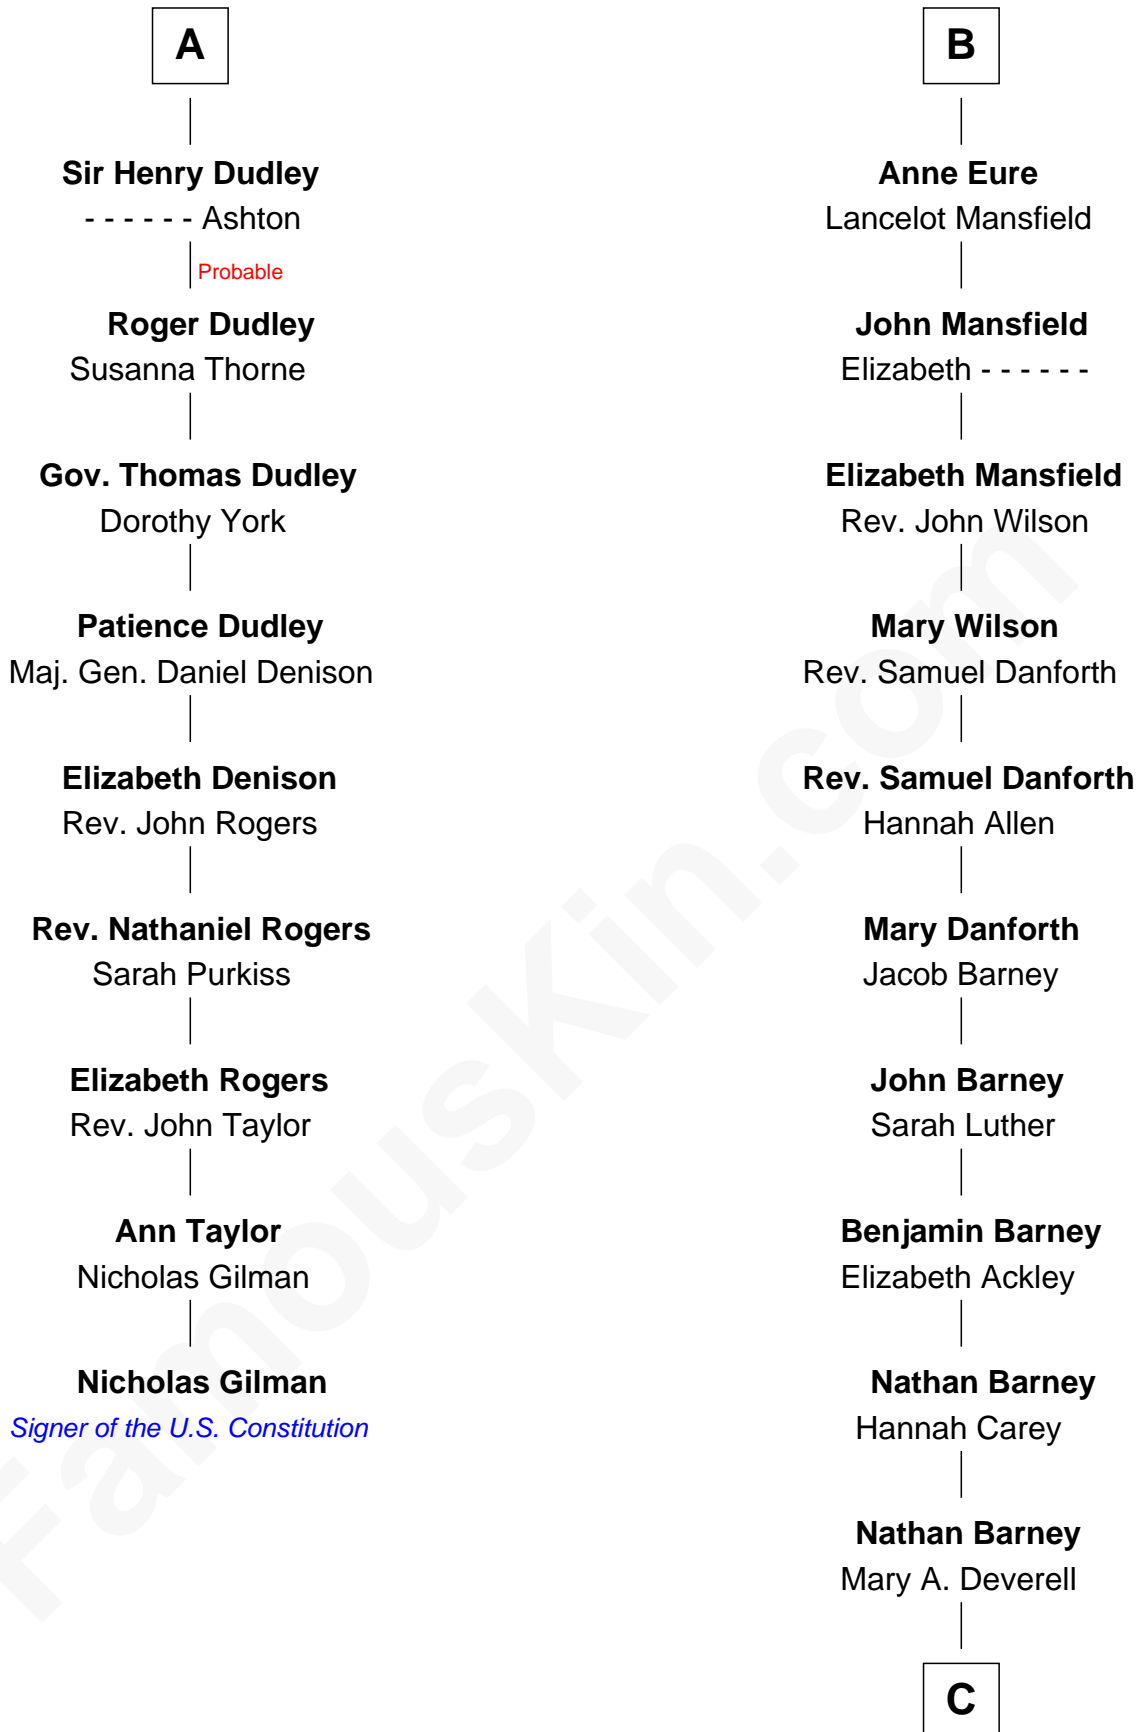

FamousKin.com

Relationship Chart of

Nicholas Gilman

Signer of the U.S. Constitution

15th cousin 4 times removed of

Elizabeth Montgomery

TV Actress - "Bewitched"

Edmund Fitzalan

Alice de Warenne

C

—
Mary Weed Barney
Henry Montgomery

—
Henry Montgomery
Elizabeth Bryan Allen

—
Elizabeth Montgomery
TV Actress - "Bewitched"

FamousKin.com