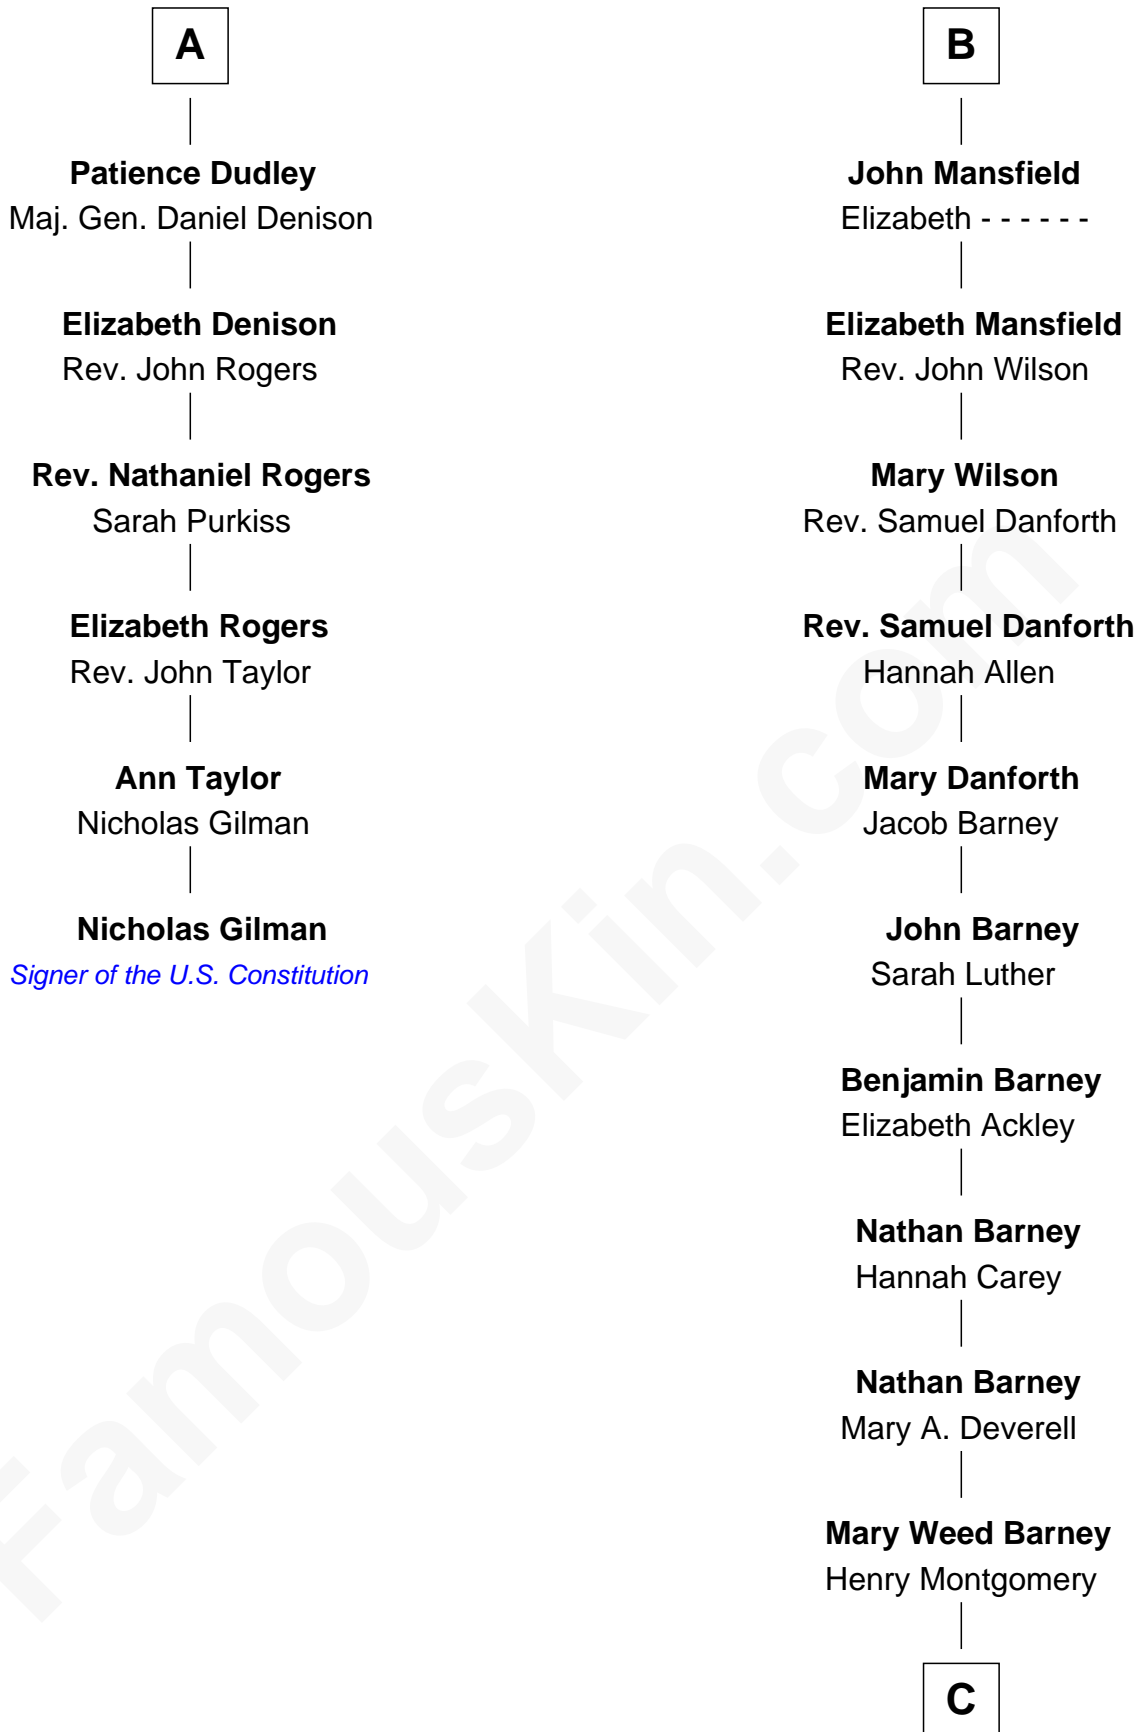

### Nicholas Gilman

*Signer of the U.S. Constitution*

12th cousin 6 times removed of

**Joan Strangeways**  
Sir William Willoughby

**Joan Dacre**  
Thomas Clifford

**Cecily Willoughby**  
Sir Edward Sutton

**John Clifford**  
Margaret Bromflete

**Sir John Sutton**  
Cecily Grey

**Henry Clifford**  
Anne St. John

**Sir Henry Dudley**  
----- Ashton

**Elizabeth Clifford**  
Sir Ralph Bowes

*Probable*

**Roger Dudley**  
Susanna Thorne

**Margery Bowes**  
Sir Ralph Eure

**Gov. Thomas Dudley**  
Dorothy York

**Anne Eure**  
Lancelot Mansfield

**A**

**B**

C

Henry Montgomery  
Elizabeth Bryan Allen

Elizabeth Montgomery  
*TV Actress - "Bewitched"*

FamousKin.com