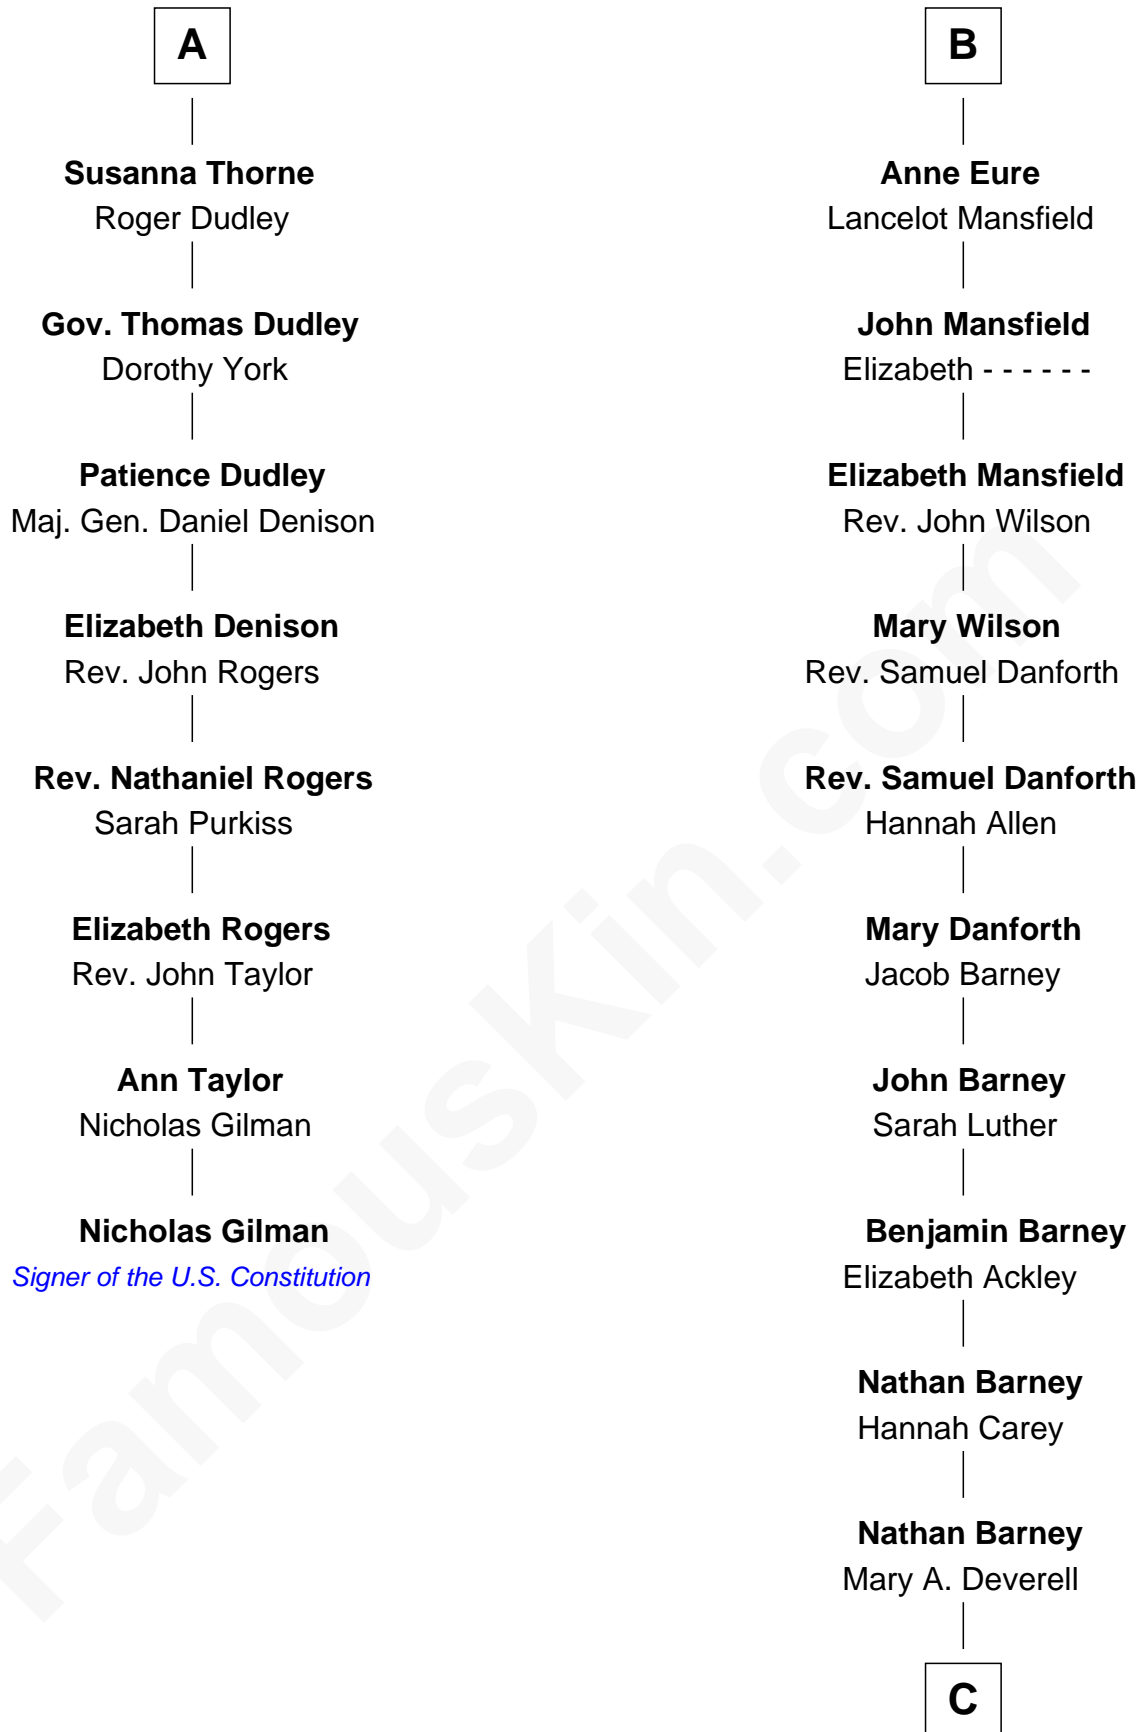

FamousKin.com Relationship Chart of

Nicholas Gilman

Signer of the U.S. Constitution

14th cousin 5 times removed of

Elizabeth Montgomery

TV Actress - "Bewitched"

Sir John Grey

Avice Marmion

C

—
Mary Weed Barney
Henry Montgomery

—
Henry Montgomery
Elizabeth Bryan Allen

—
Elizabeth Montgomery
TV Actress - "Bewitched"

FamousKin.com