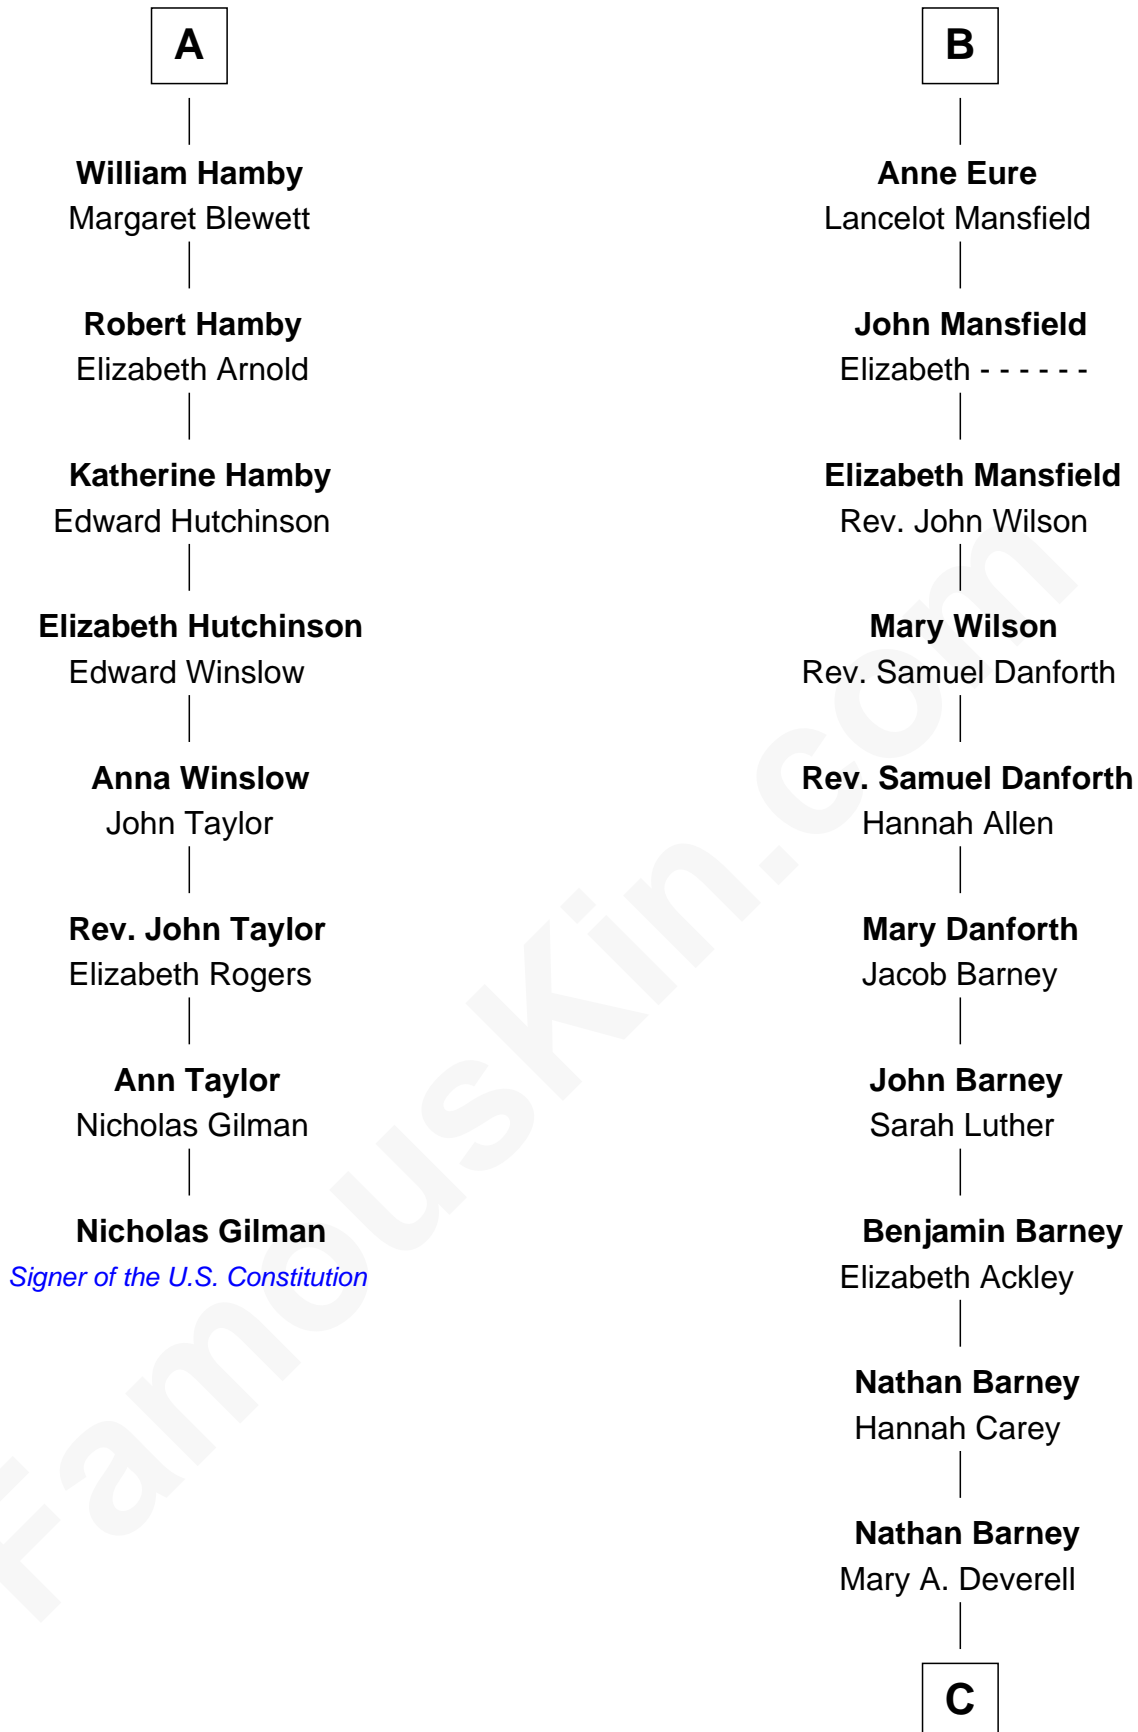

## Relationship Chart of

### Nicholas Gilman

*Signer of the U.S. Constitution*

14th cousin 5 times removed of

### Elizabeth Montgomery

*TV Actress - "Bewitched"*

**John de Welles**

Maud de Roos

**C**

—  
**Mary Weed Barney**  
Henry Montgomery

—  
**Henry Montgomery**  
Elizabeth Bryan Allen

—  
**Elizabeth Montgomery**  
*TV Actress - "Bewitched"*

FamousKin.com