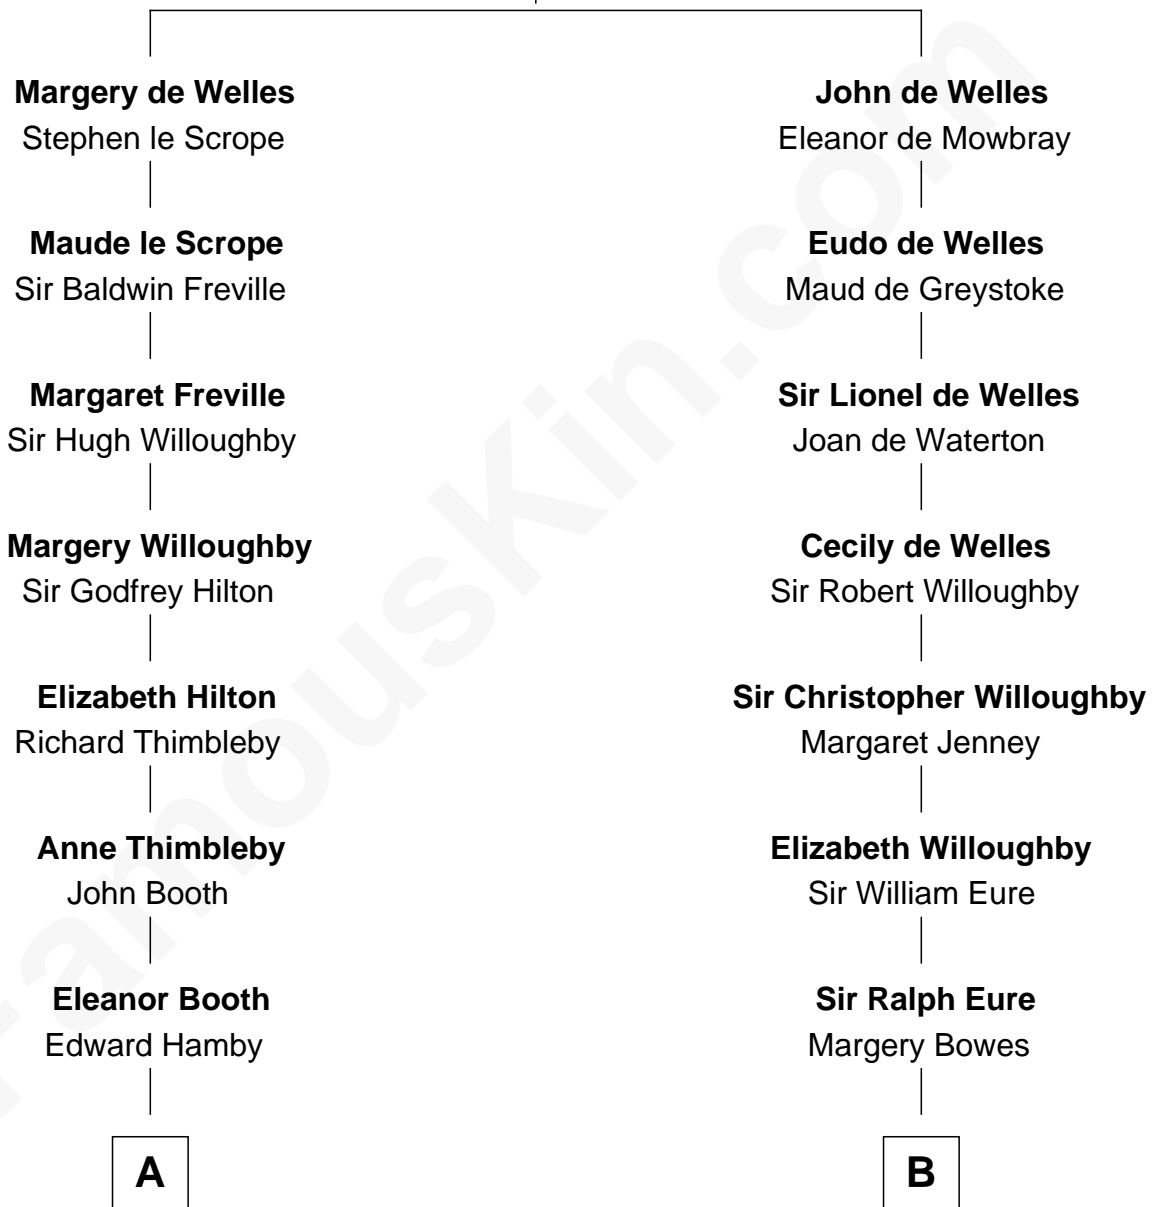

## Relationship Chart of

### Nicholas Gilman

*Signer of the U.S. Constitution*

14th cousin 5 times removed of

### Elizabeth Montgomery

*TV Actress - "Bewitched"*

**John de Welles**

Maud de Roos

**C**

—  
**Mary Weed Barney**  
Henry Montgomery

—  
**Henry Montgomery**  
Elizabeth Bryan Allen

—  
**Elizabeth Montgomery**  
*TV Actress - "Bewitched"*