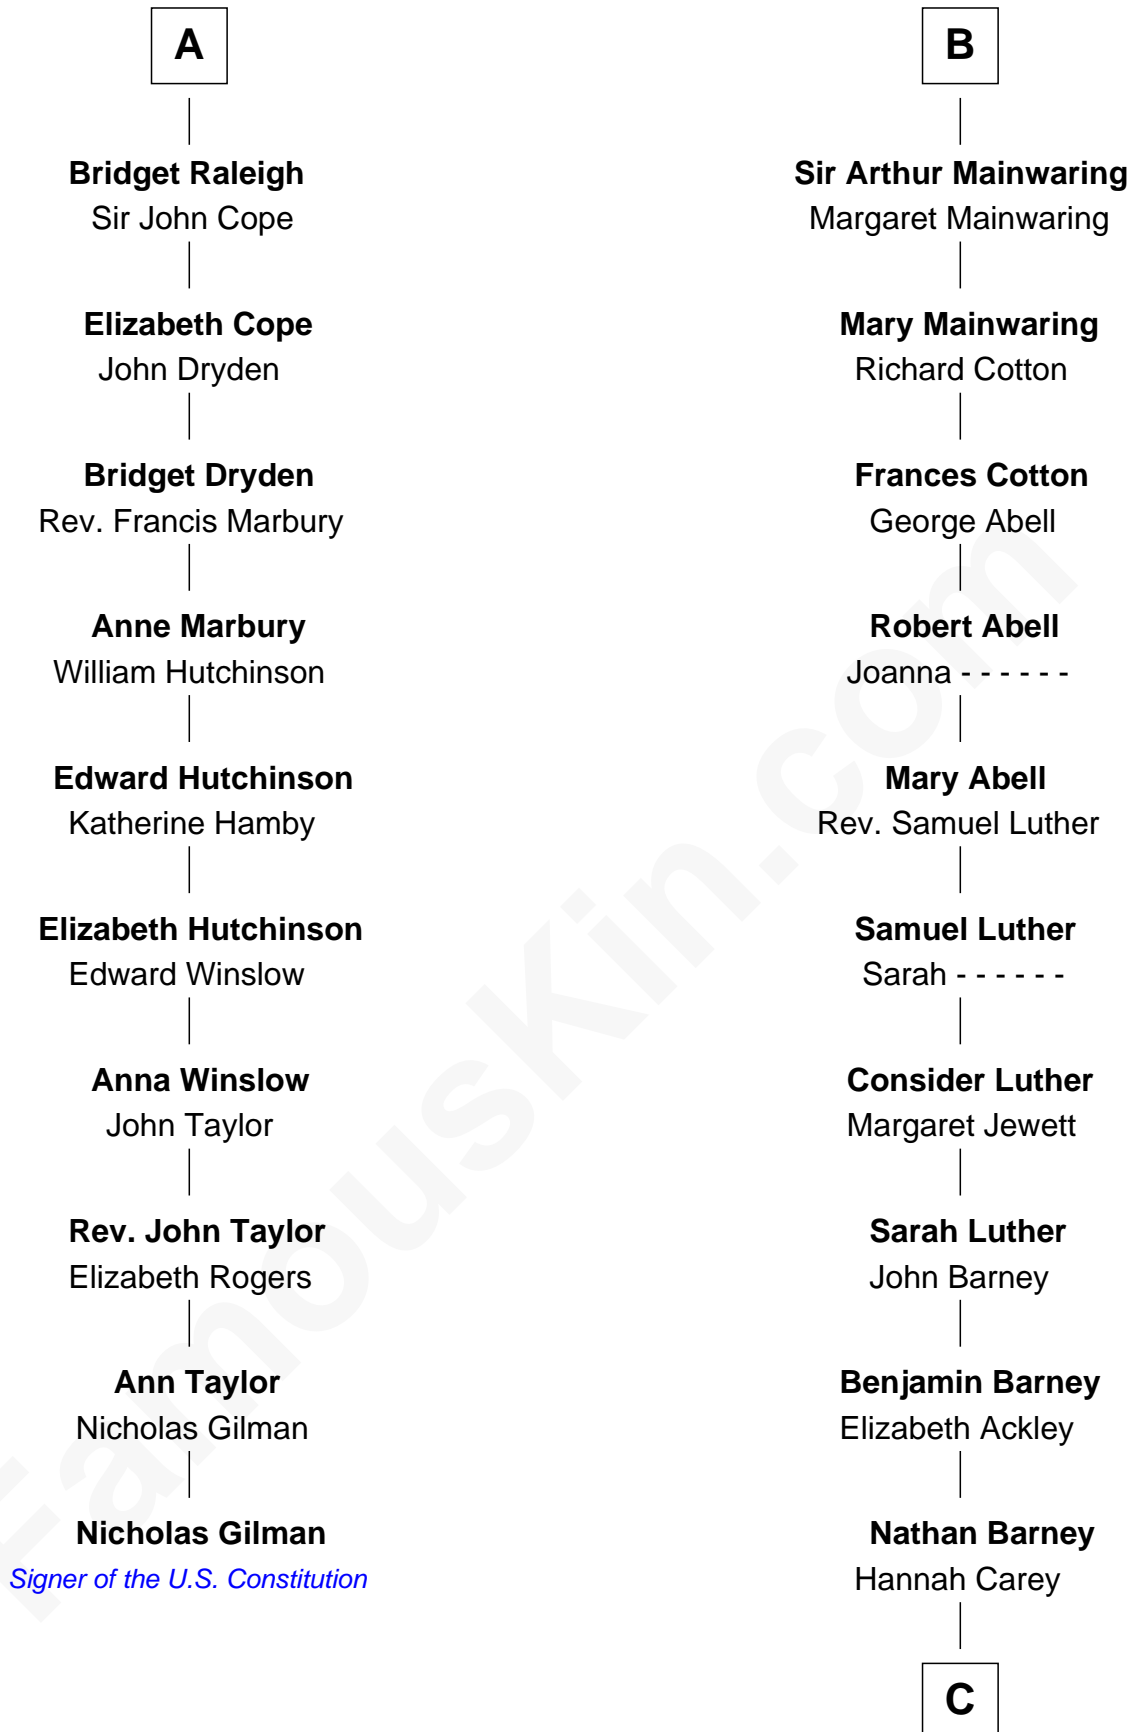

FamousKin.com Relationship Chart of

Nicholas Gilman

Signer of the U.S. Constitution

16th cousin 4 times removed of

Elizabeth Montgomery

TV Actress - "Bewitched"

Sir James le Boteler

Eleanor de Bohun

C

Nathan Barney

Mary A. Deverell

Mary Weed Barney

Henry Montgomery

Henry Montgomery

Elizabeth Bryan Allen

Elizabeth Montgomery