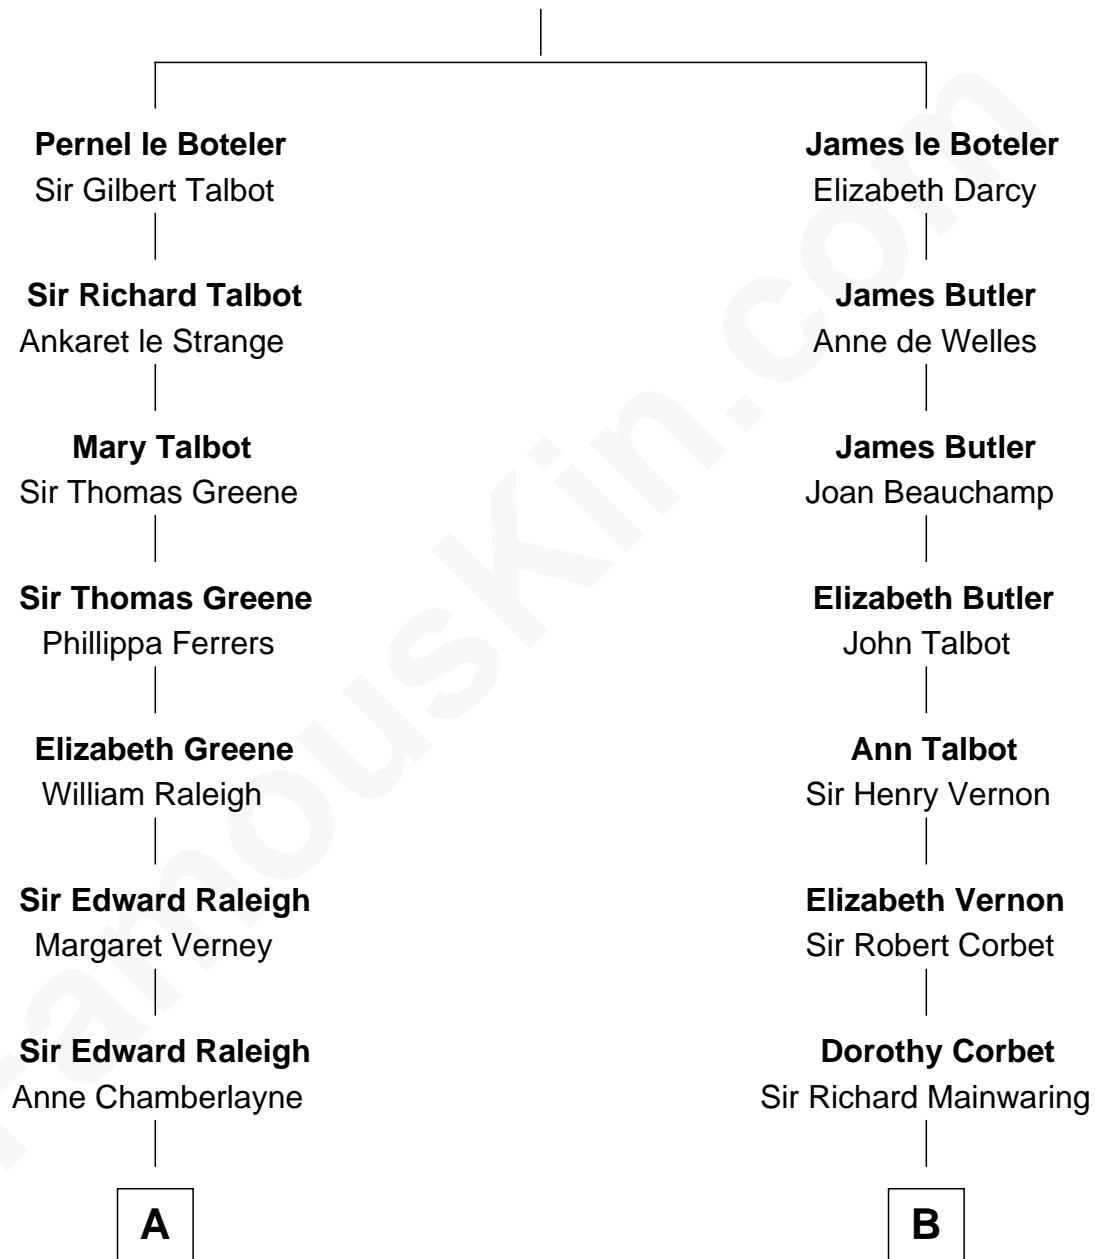

FamousKin.com Relationship Chart of

Nicholas Gilman

Signer of the U.S. Constitution

16th cousin 4 times removed of

Elizabeth Montgomery

TV Actress - "Bewitched"

Sir James le Boteler

Eleanor de Bohun

C

Nathan Barney

Mary A. Deverell

Mary Weed Barney

Henry Montgomery

Henry Montgomery

Elizabeth Bryan Allen

Elizabeth Montgomery

TV Actress - "Bewitched"

FamousKin.com