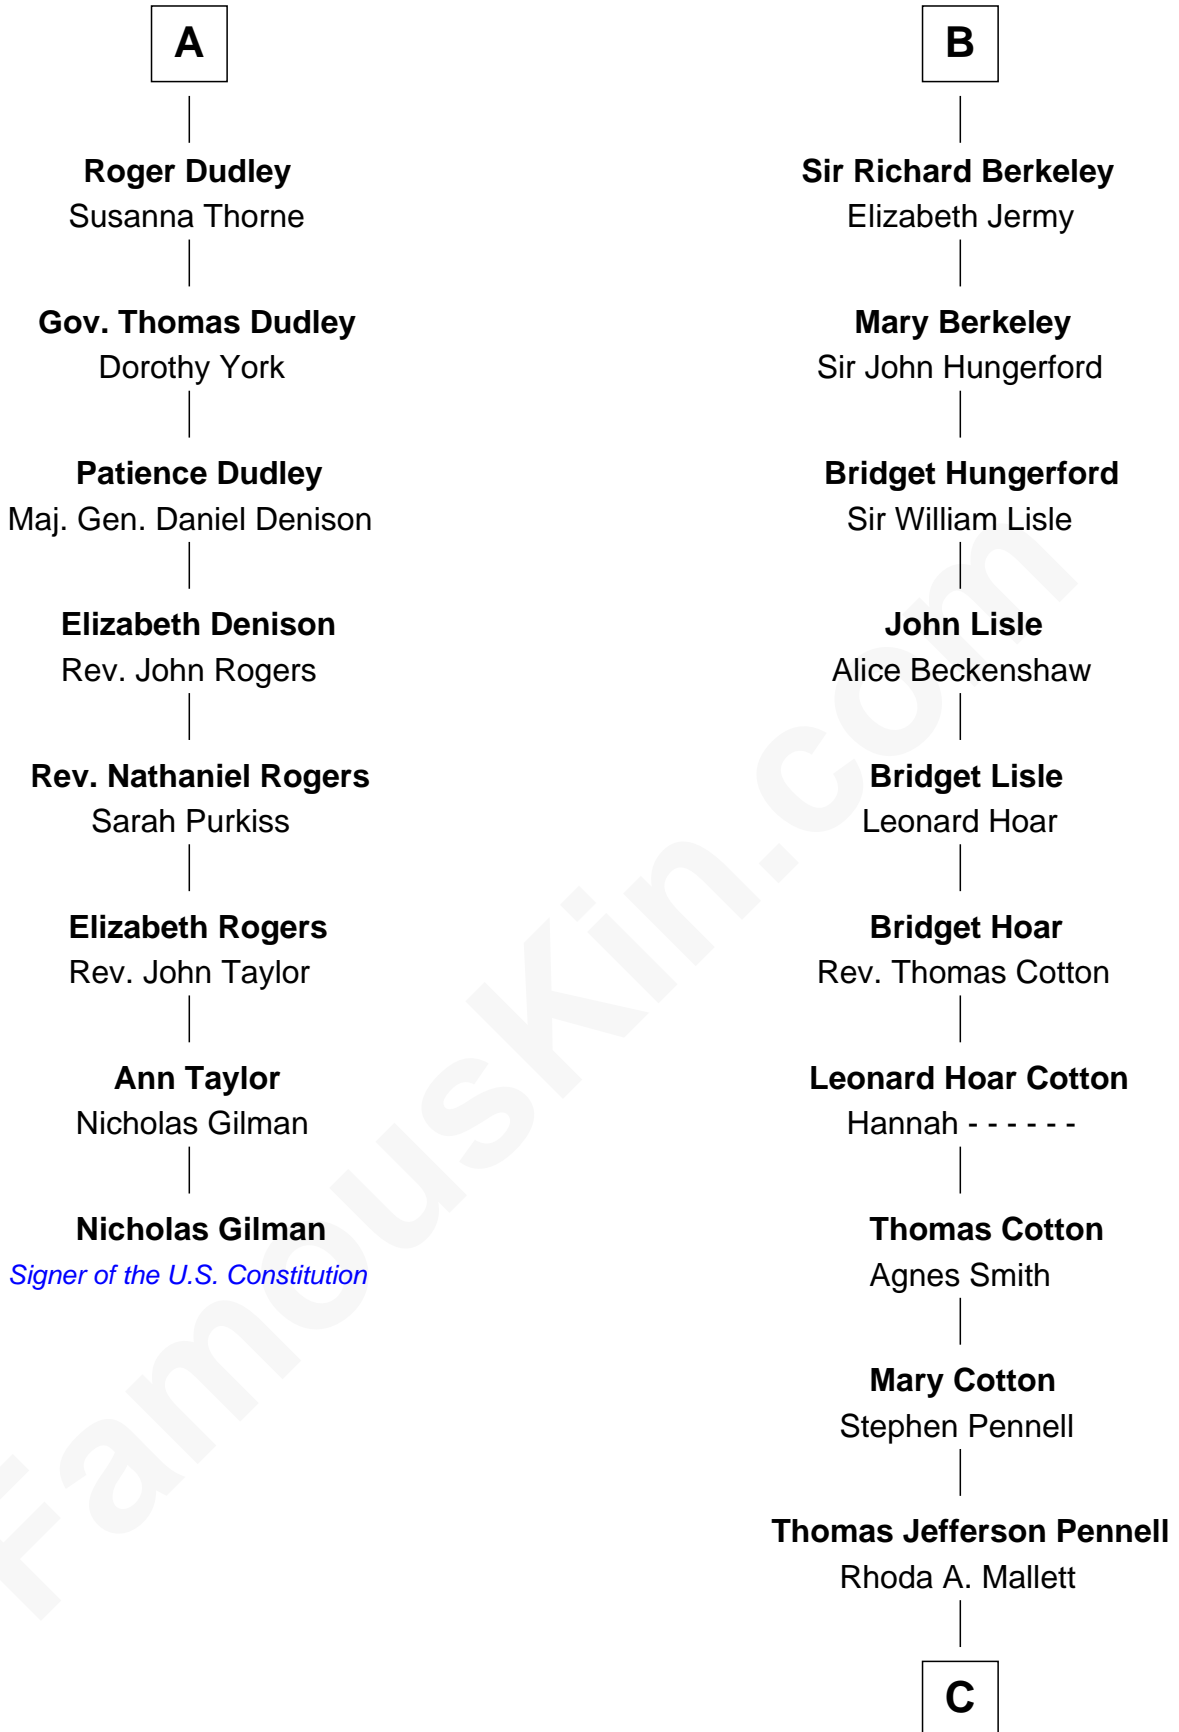

FamousKin.com Relationship Chart of

Nicholas Gilman

Signer of the U.S. Constitution

14th cousin 7 times removed of

Warren Buffett

Chairman & CEO, Berkshire Hathaway

Sir Maurice de Berkeley

Eve la Zouche

Maurice de Berkeley

Margaret -----

Thomas Berkeley

Catherine Botetourte

Maurice Berkeley

Johanna Denham

Maurice Berkeley

Ellen Montfort

Sir William Berkeley

Anne Stafford

Richard Berkeley

Elizabeth Conningsby

Sir John Berkeley

Isabel Dennis

B

C

Deborah Collamore Pennell

John Watson

Susan Ann Watson

Ford Bela Barber

Stella Frances Barber

John Ammon Stahl

Leila Stahl

Howard Homan Buffett