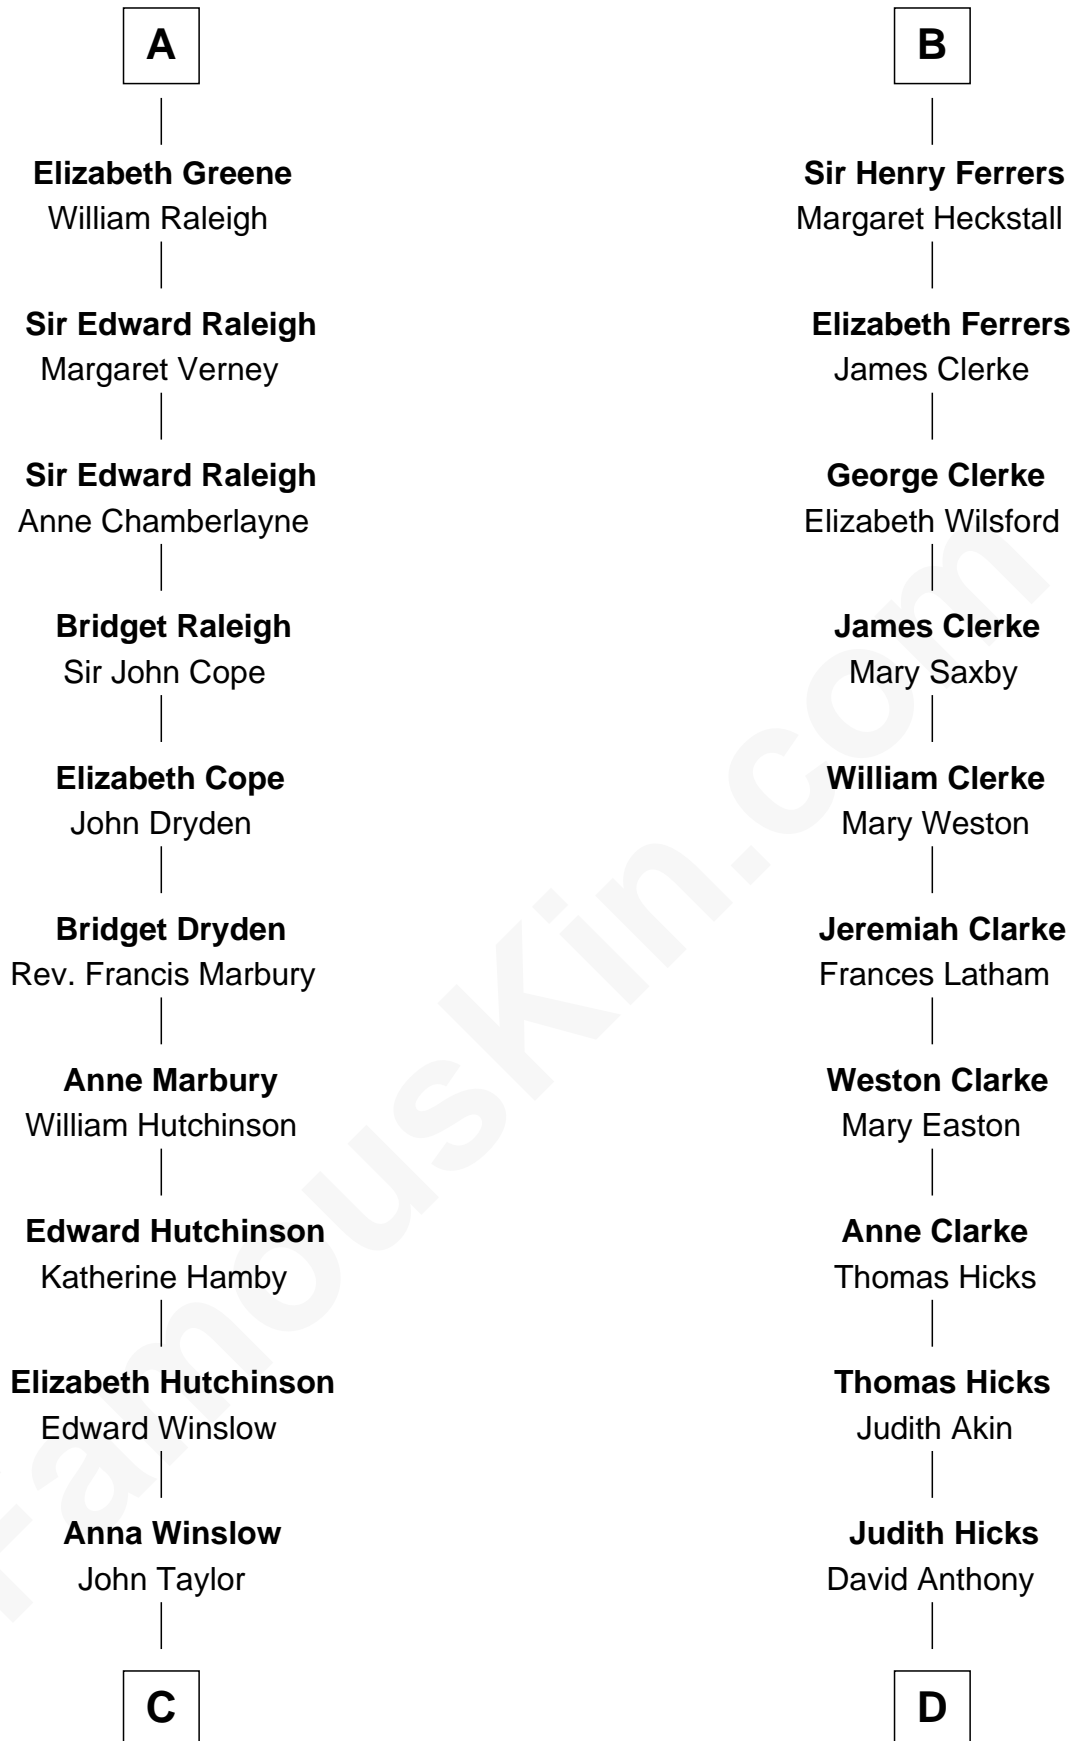

FamousKin.com Relationship Chart of

Nicholas Gilman

Signer of the U.S. Constitution

19th cousin of

Susan B. Anthony

Women's Rights Advocate

Sir Humphrey de Bohun

Eleanor de Braiose

C

Rev. John Taylor
Elizabeth Rogers

Ann Taylor
Nicholas Gilman

Nicholas Gilman
Signer of the U.S. Constitution

D

Humphrey Anthony
Hannah Lapham

Daniel Anthony
Lucy Read

Susan B. Anthony
Women's Rights Advocate