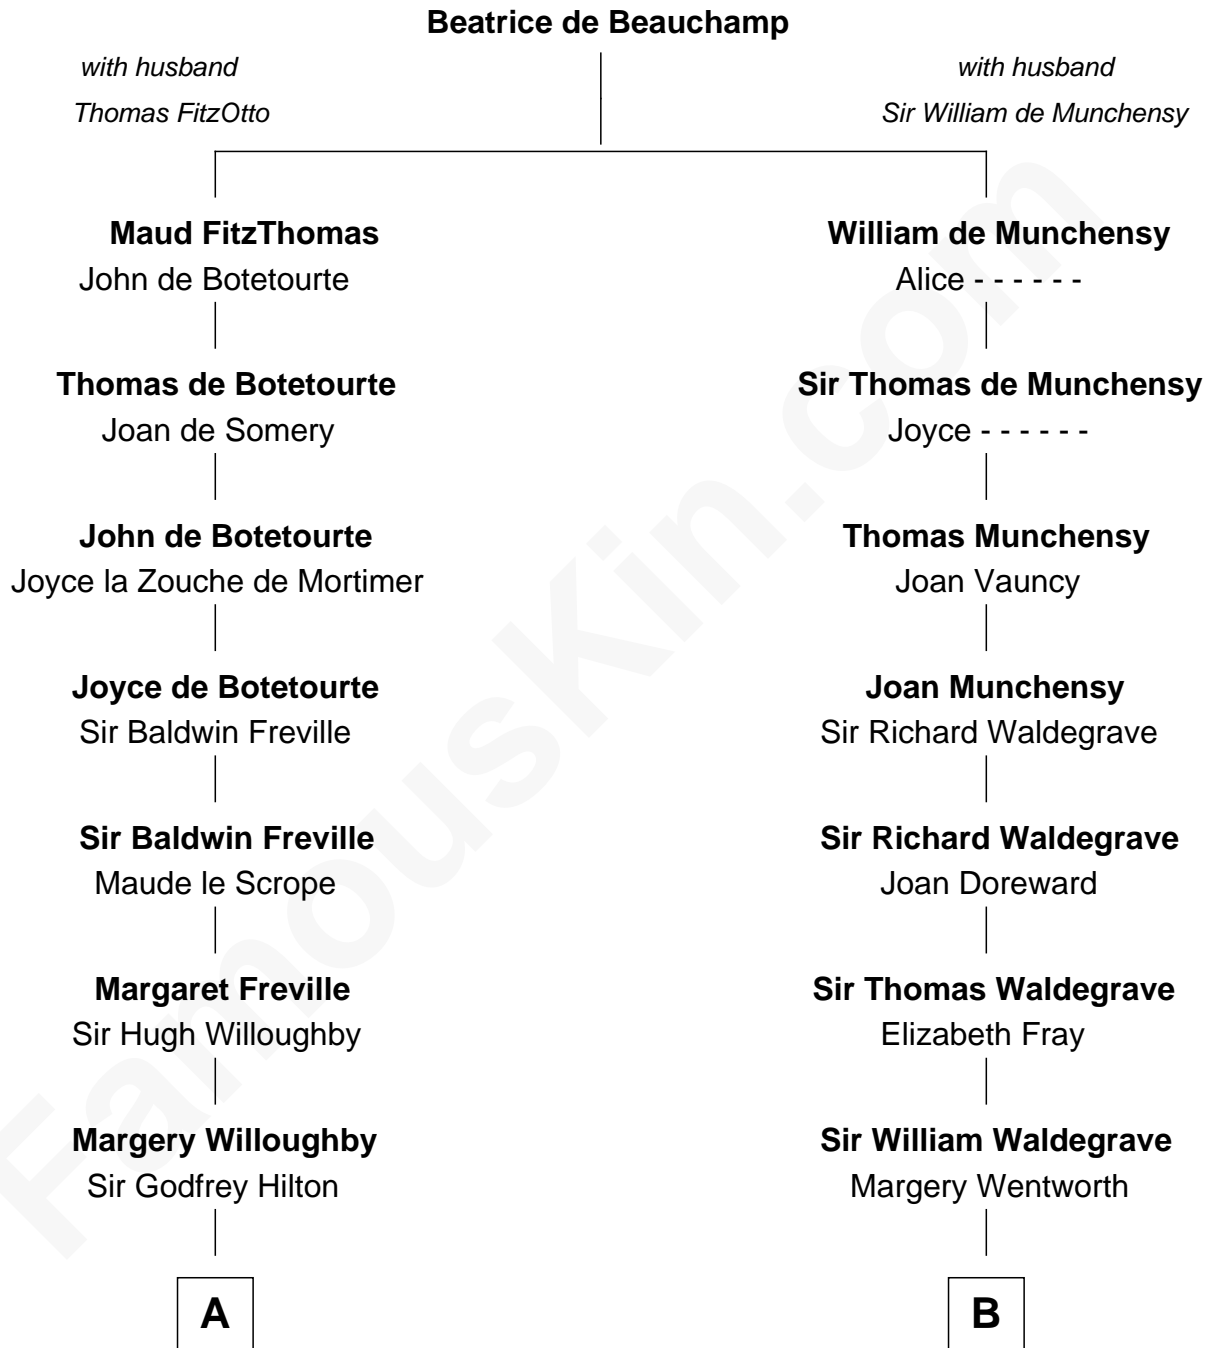

## Relationship Chart of

### Nicholas Gilman

*Signer of the U.S. Constitution*

17th cousin 3 times removed of

### Walt Disney

*Co-Founder of The Walt Disney Company*

**C**

—  
**Eber Call**

Violette Lawrence

—  
**Charles Call**

Henrietta Gross

—  
**Flora Call**