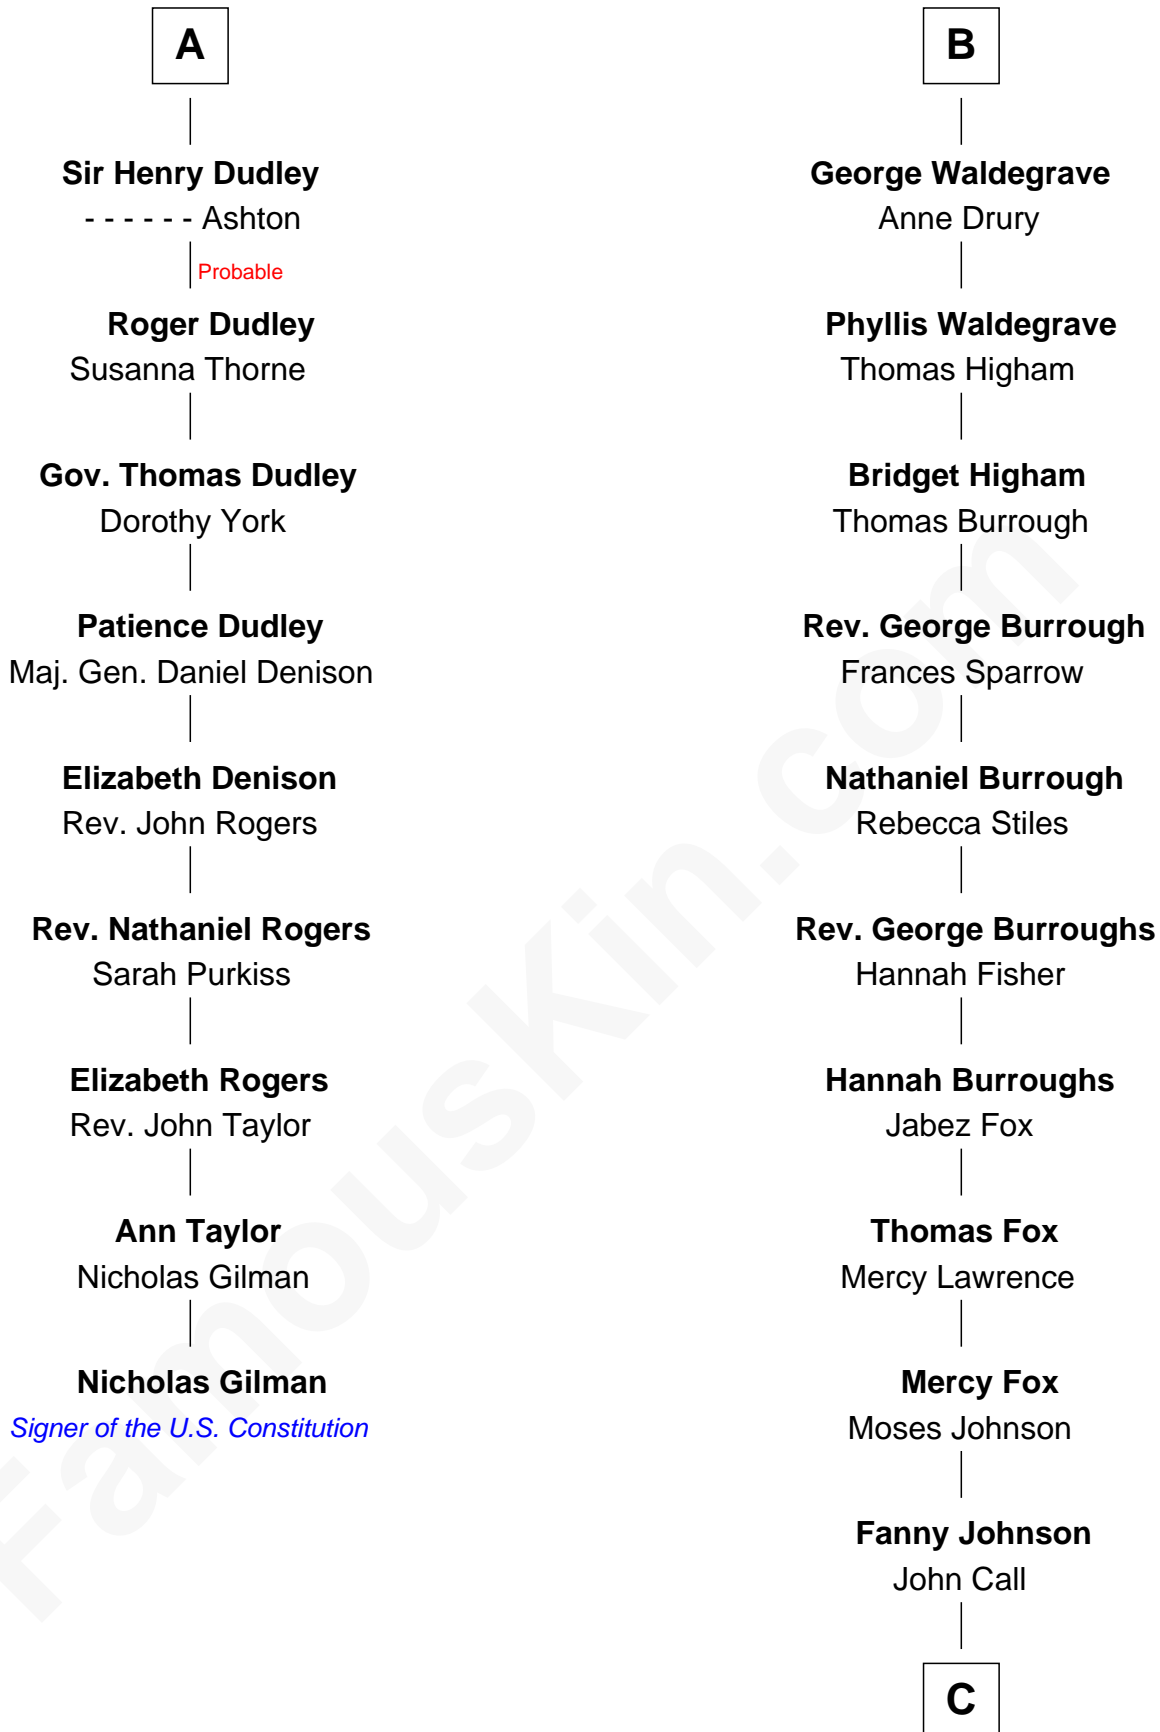

FamousKin.com

Relationship Chart of

Nicholas Gilman

Signer of the U.S. Constitution

15th cousin 5 times removed of

Walt Disney

Co-Founder of The Walt Disney Company

Eudo la Zouche
Milicent de Cantilupe

Eve la Zouche
Sir Maurice de Berkeley

Thomas de Berkeley
Katherine de Clyvedon

Sir John Berkeley
Elizabeth Betteshorne

Elizabeth Berkeley
Sir John Sutton

Sir Edmund Sutton
Joyce Tiptoft

Sir Edward Sutton
Cecily Willoughby

Sir John Sutton
Cecily Grey

A

Sir William la Zouche
Maud Lovel

Milicent la Zouche
Sir William Deincourt

Margaret Deincourt
Sir Robert de Tibetot

Elizabeth de Tibetot
Sir Philip le Despencer

Margery Despencer
Sir Roger Wentworth

Henry Wentworth
Elizabeth Howard

Margery Wentworth
Sir William Waldegrave

B

C

—
Eber Call

Violette Lawrence

—
Charles Call

Henrietta Gross