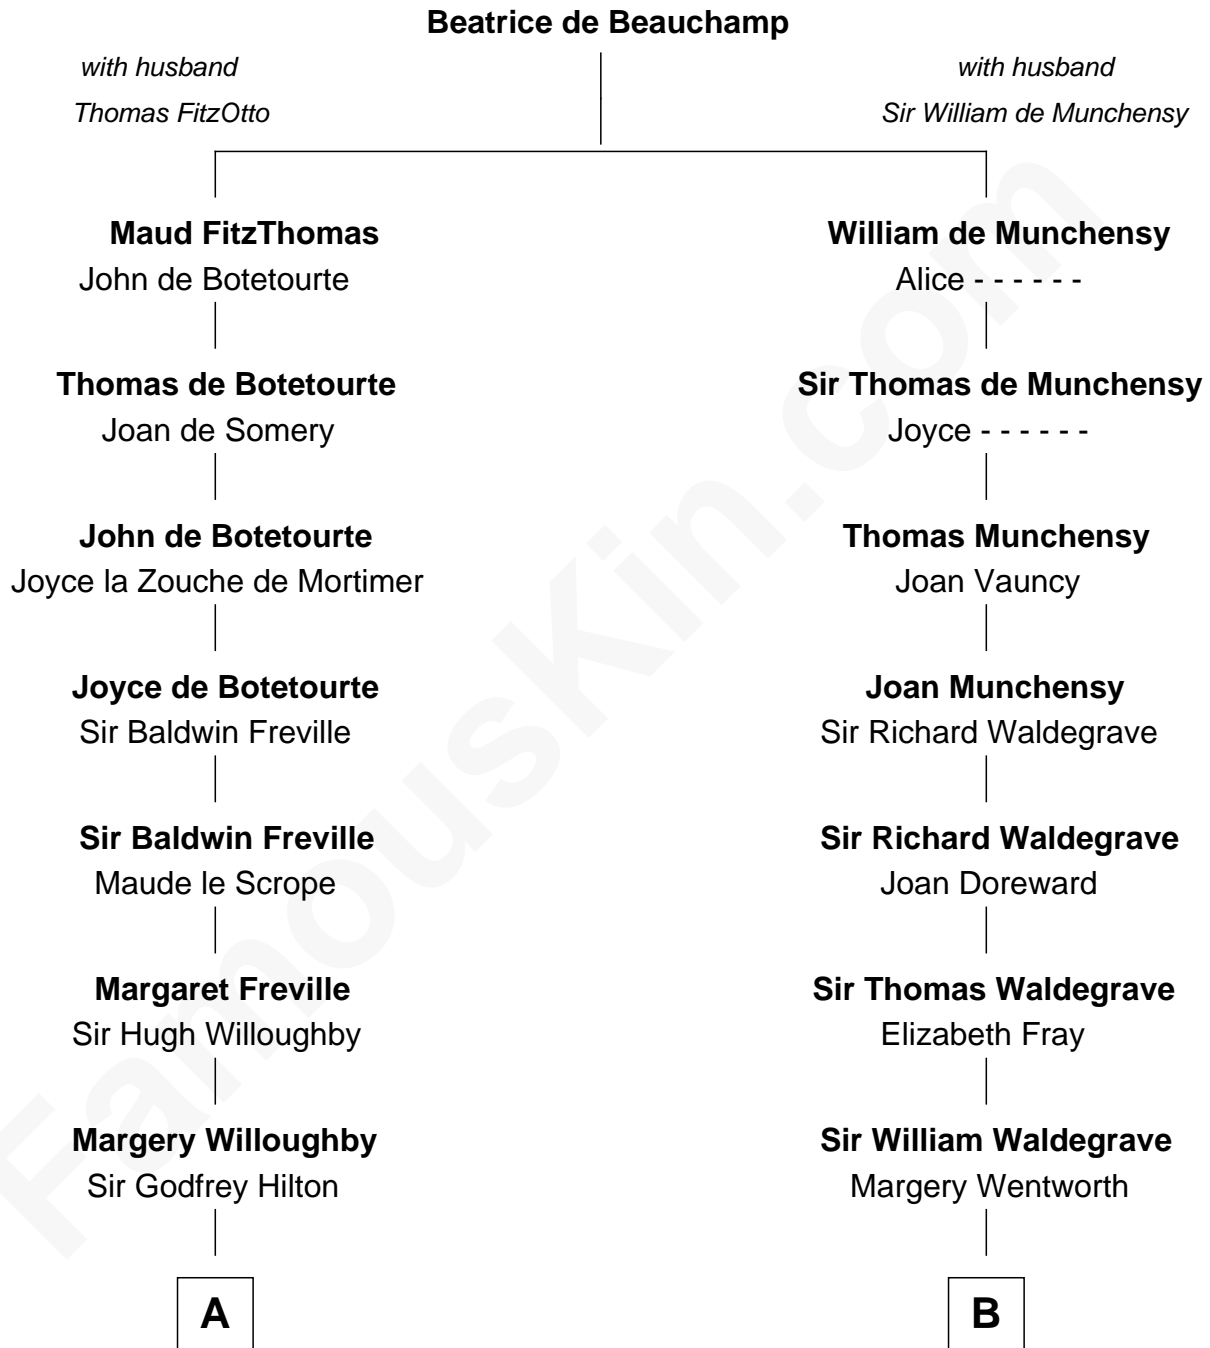

FamousKin.com

Relationship Chart of

Nicholas Gilman

Signer of the U.S. Constitution

12th cousin 5 times removed of

Rev. George Burroughs

Executed for Witchcraft, Salem 1692

A

Elizabeth Hilton
Richard Thimbleby

Anne Thimbleby
John Booth

Eleanor Booth
Edward Hamby

William Hamby
Margaret Blewett

Robert Hamby
Elizabeth Arnold

Katherine Hamby
Edward Hutchinson

Elizabeth Hutchinson
Edward Winslow