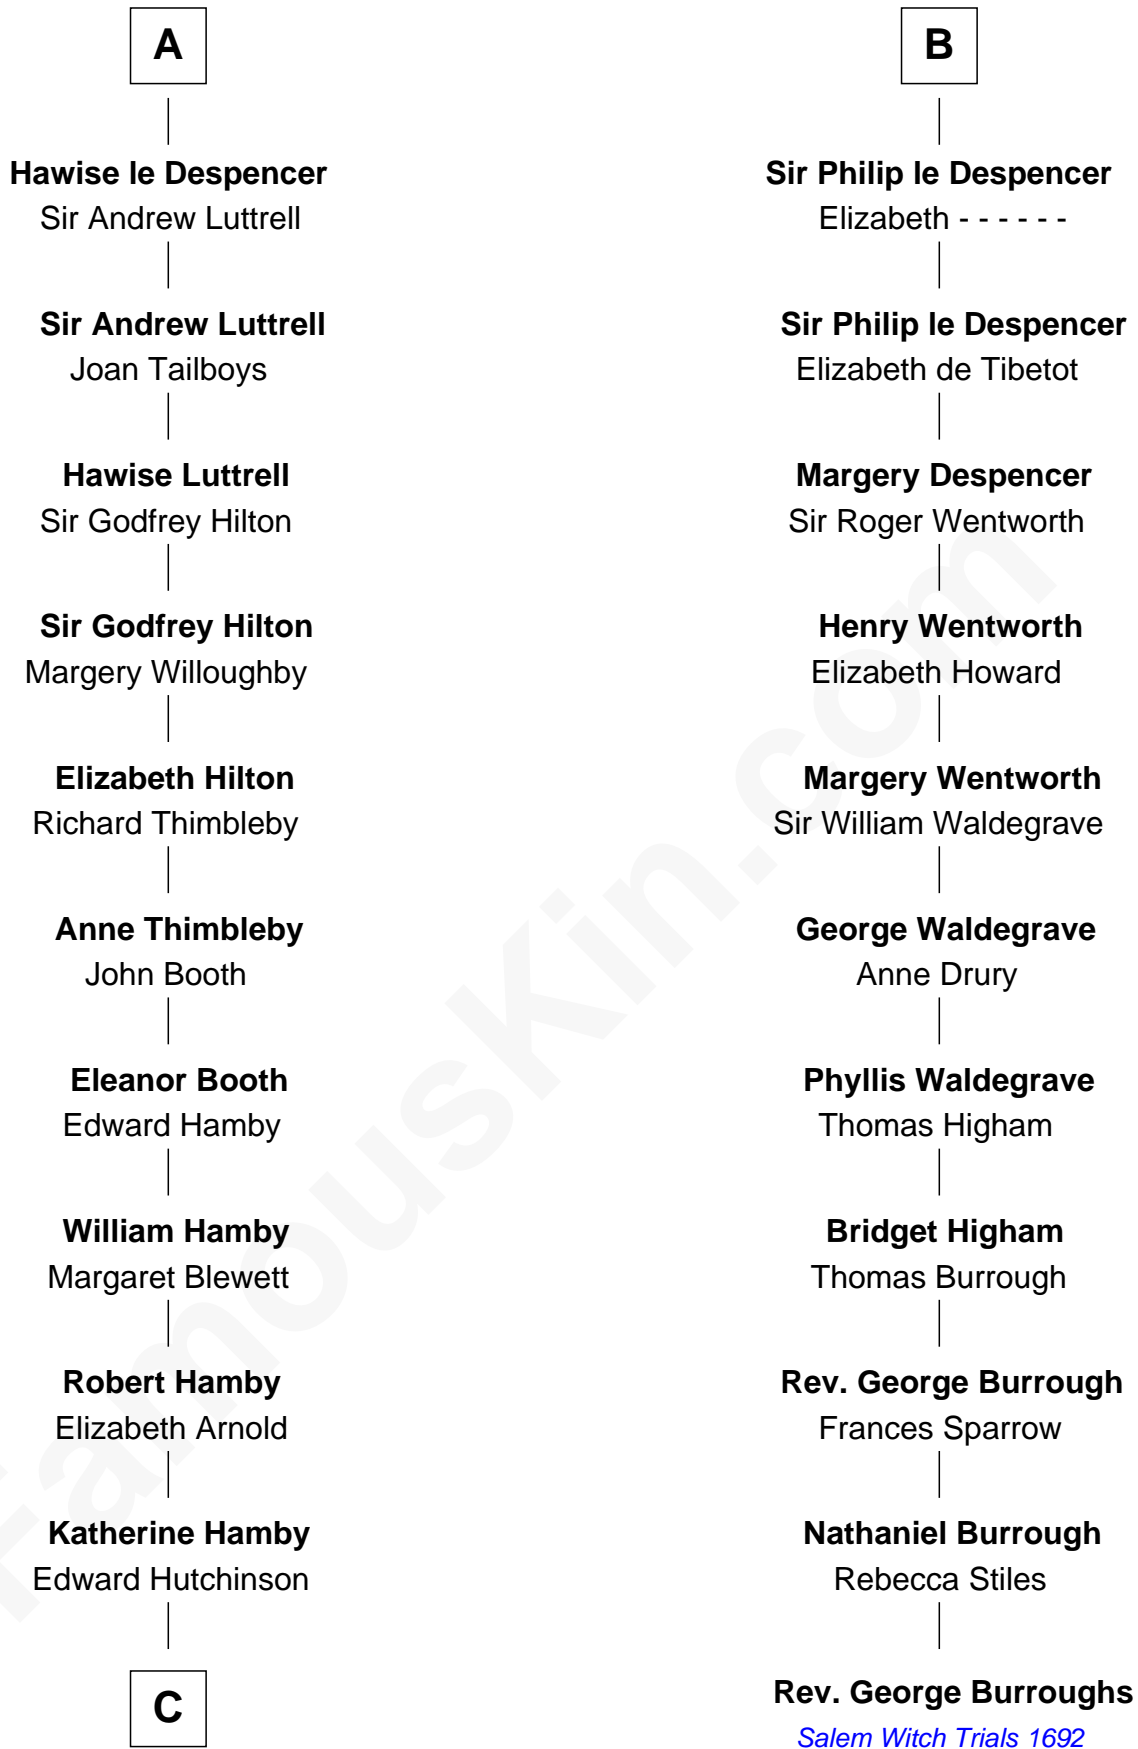

FamousKin.com

Relationship Chart of

Nicholas Gilman

Signer of the U.S. Constitution

17th cousin 4 times removed of

Rev. George Burroughs

Executed for Witchcraft, Salem 1692

C

Elizabeth Hutchinson

Edward Winslow

Anna Winslow

John Taylor

Rev. John Taylor

Elizabeth Rogers

Ann Taylor

Nicholas Gilman