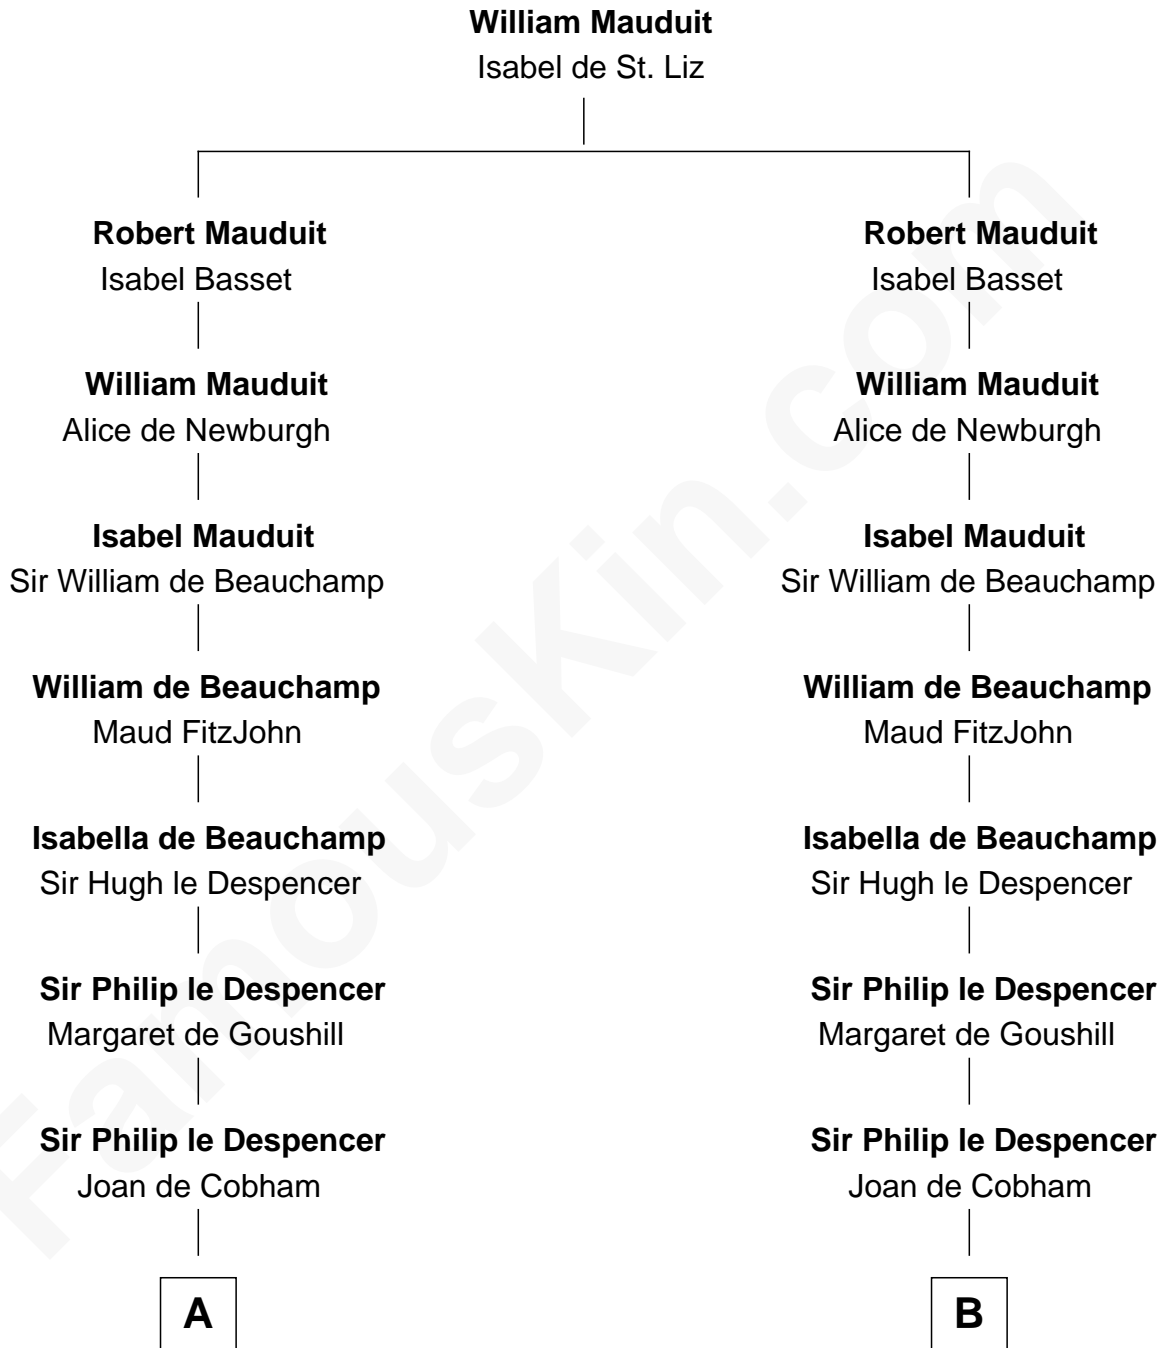

FamousKin.com

Relationship Chart of

Nicholas Gilman

Signer of the U.S. Constitution

17th cousin 4 times removed of

Rev. George Burroughs

Executed for Witchcraft, Salem 1692

C

Elizabeth Hutchinson

Edward Winslow

Anna Winslow

John Taylor

Rev. John Taylor

Elizabeth Rogers

Ann Taylor

Nicholas Gilman