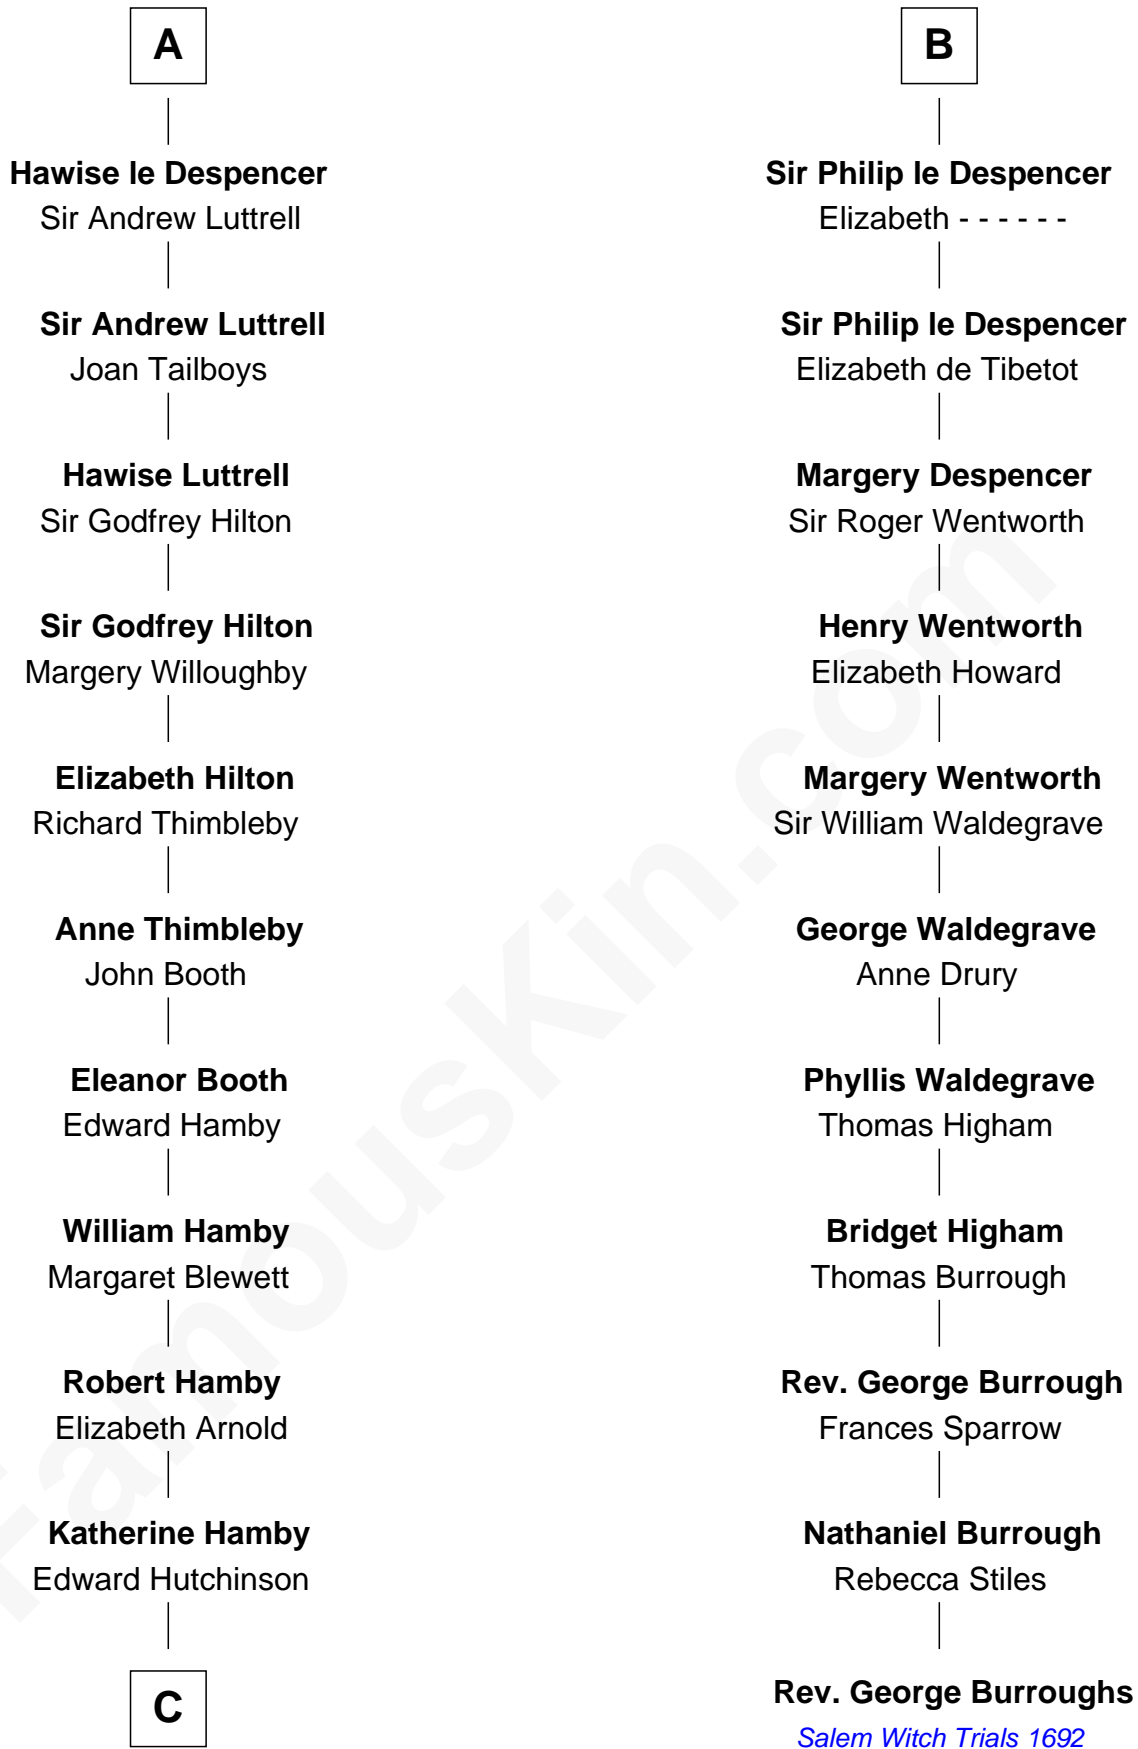

## Relationship Chart of

### Nicholas Gilman

*Signer of the U.S. Constitution*

17th cousin 4 times removed of

### Rev. George Burroughs

*Executed for Witchcraft, Salem 1692*

**C**

—  
**Elizabeth Hutchinson**

Edward Winslow

—  
**Anna Winslow**

John Taylor

—  
**Rev. John Taylor**