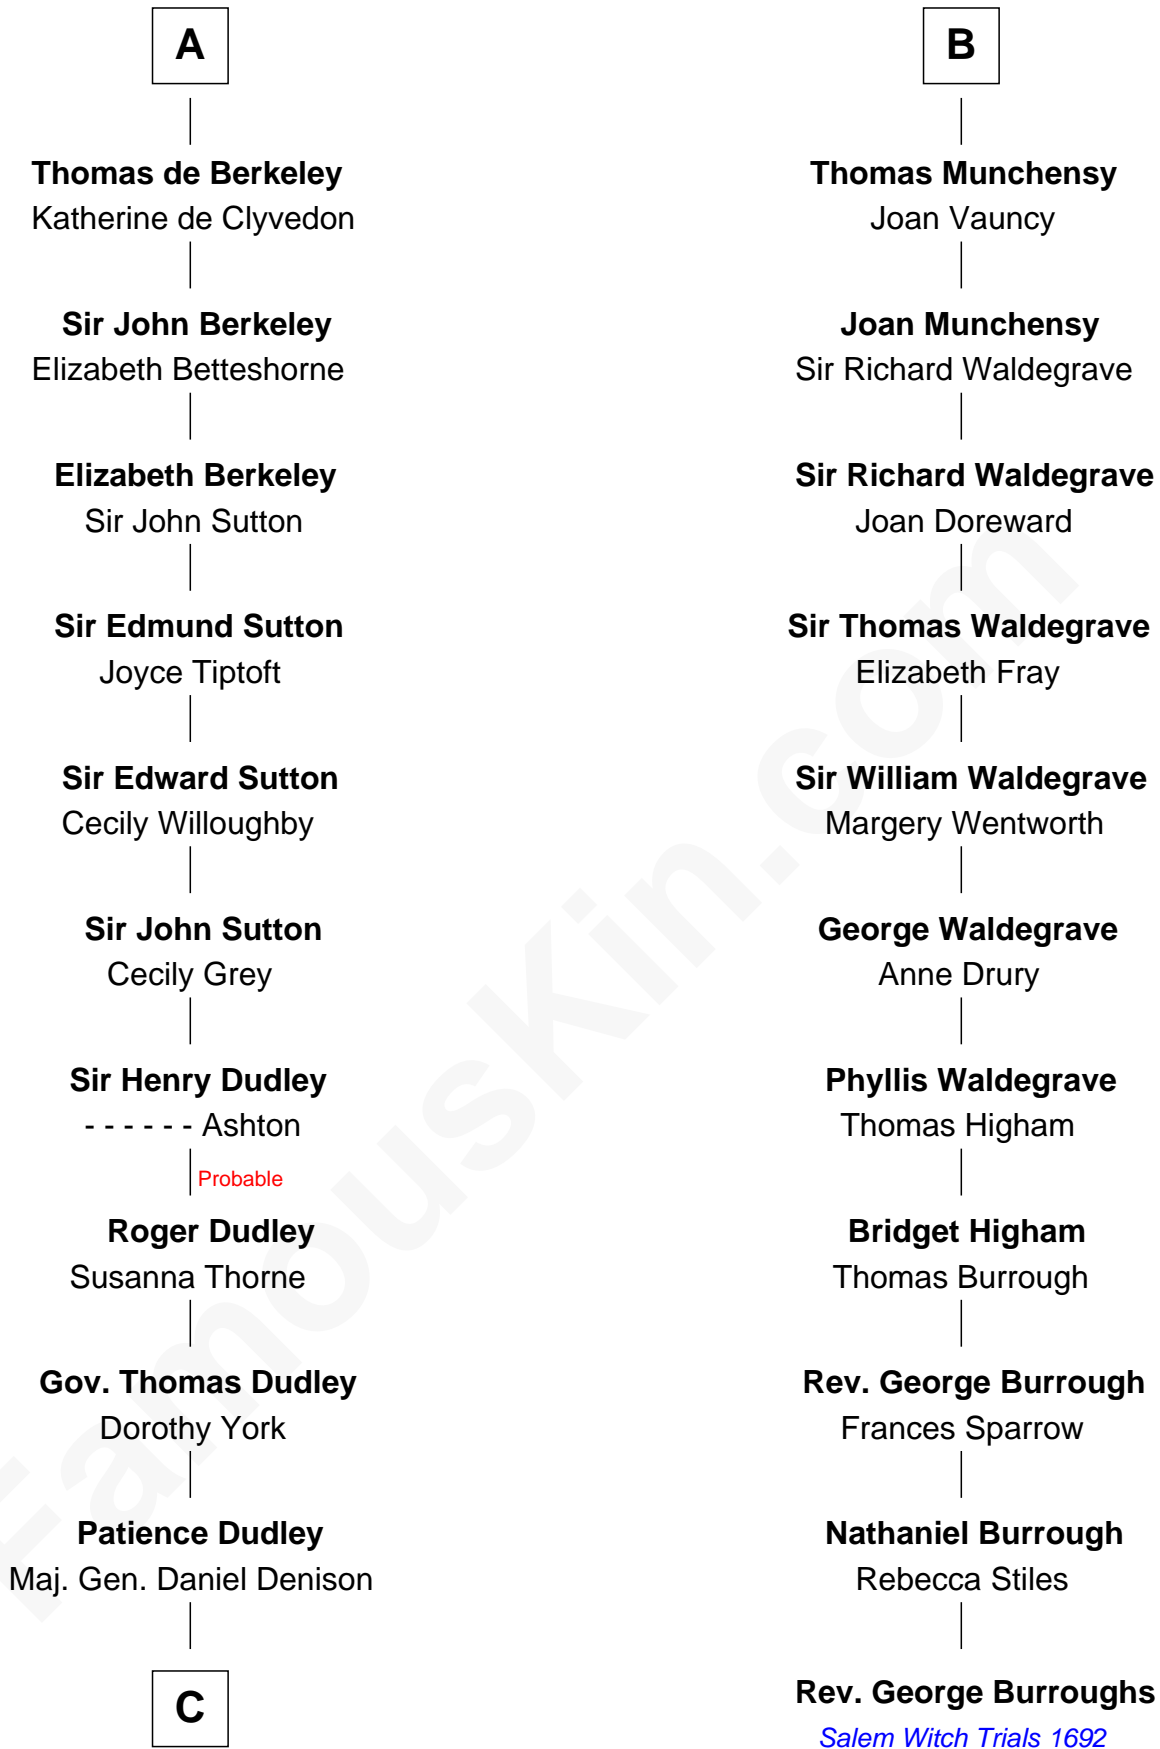

## Relationship Chart of

### Nicholas Gilman

*Signer of the U.S. Constitution*

17th cousin 4 times removed of

### Rev. George Burroughs

*Executed for Witchcraft, Salem 1692*

**C**

**Elizabeth Denison**

Rev. John Rogers

**Rev. Nathaniel Rogers**

Sarah Purkiss

**Elizabeth Rogers**