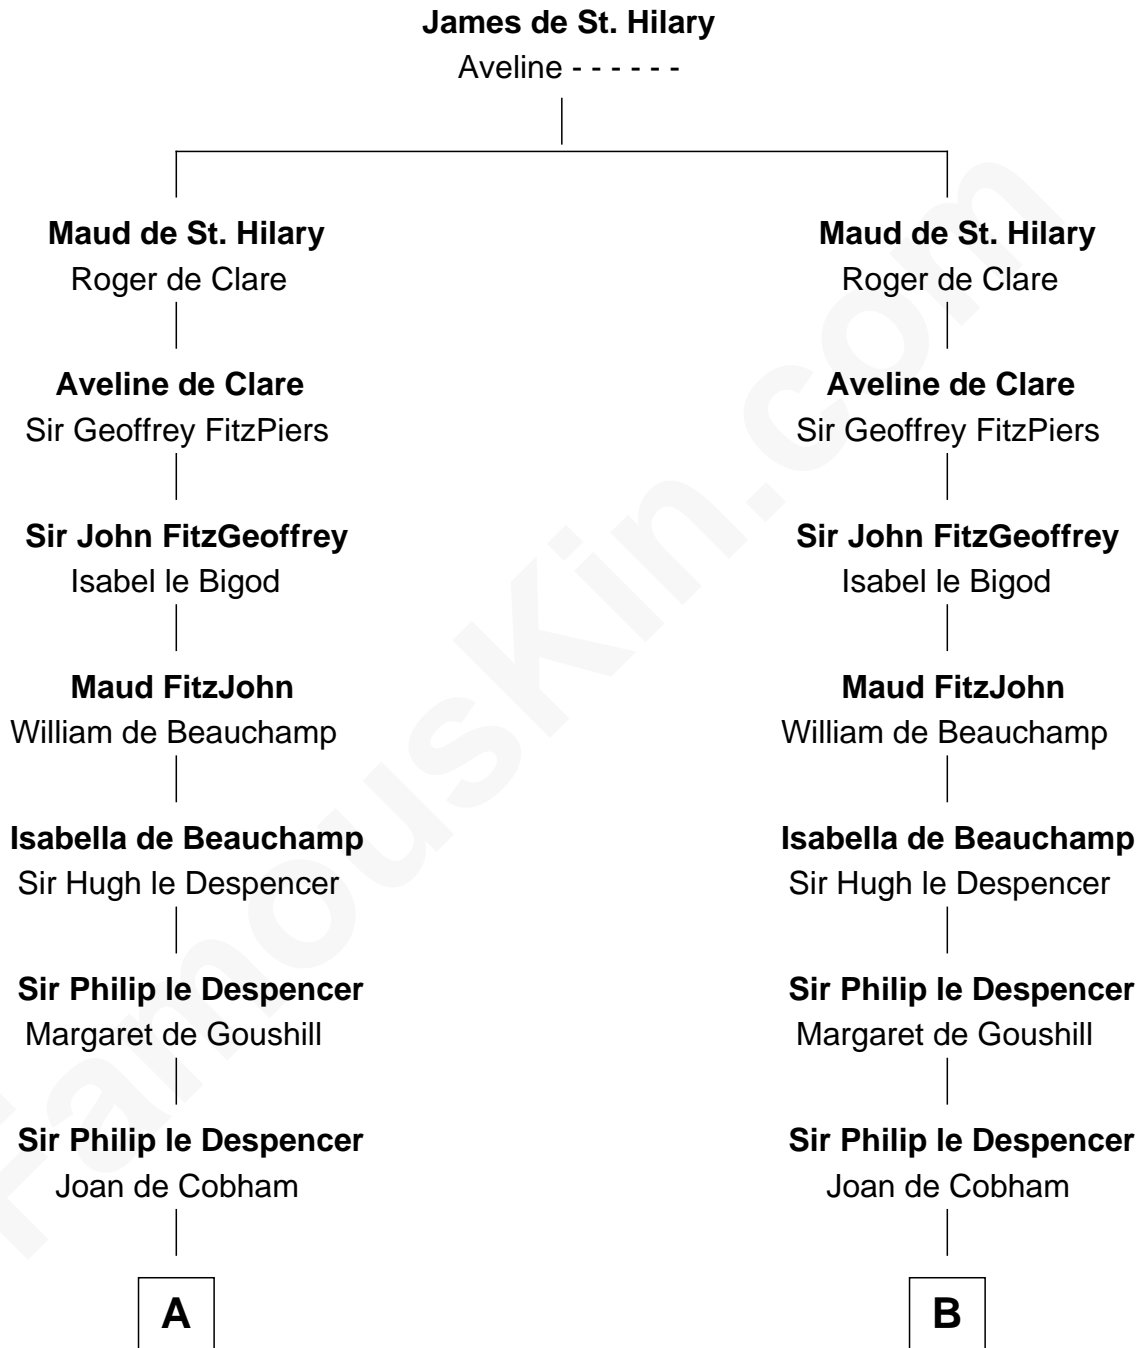

FamousKin.com

Relationship Chart of Nicholas Gilman

Signer of the U.S. Constitution

17th cousin 4 times removed of

Rev. George Burroughs

Executed for Witchcraft, Salem 1692

C

—
Elizabeth Hutchinson

Edward Winslow

—
Anna Winslow

John Taylor

—
Rev. John Taylor

Elizabeth Rogers

—
Ann Taylor

Nicholas Gilman

—
Nicholas Gilman