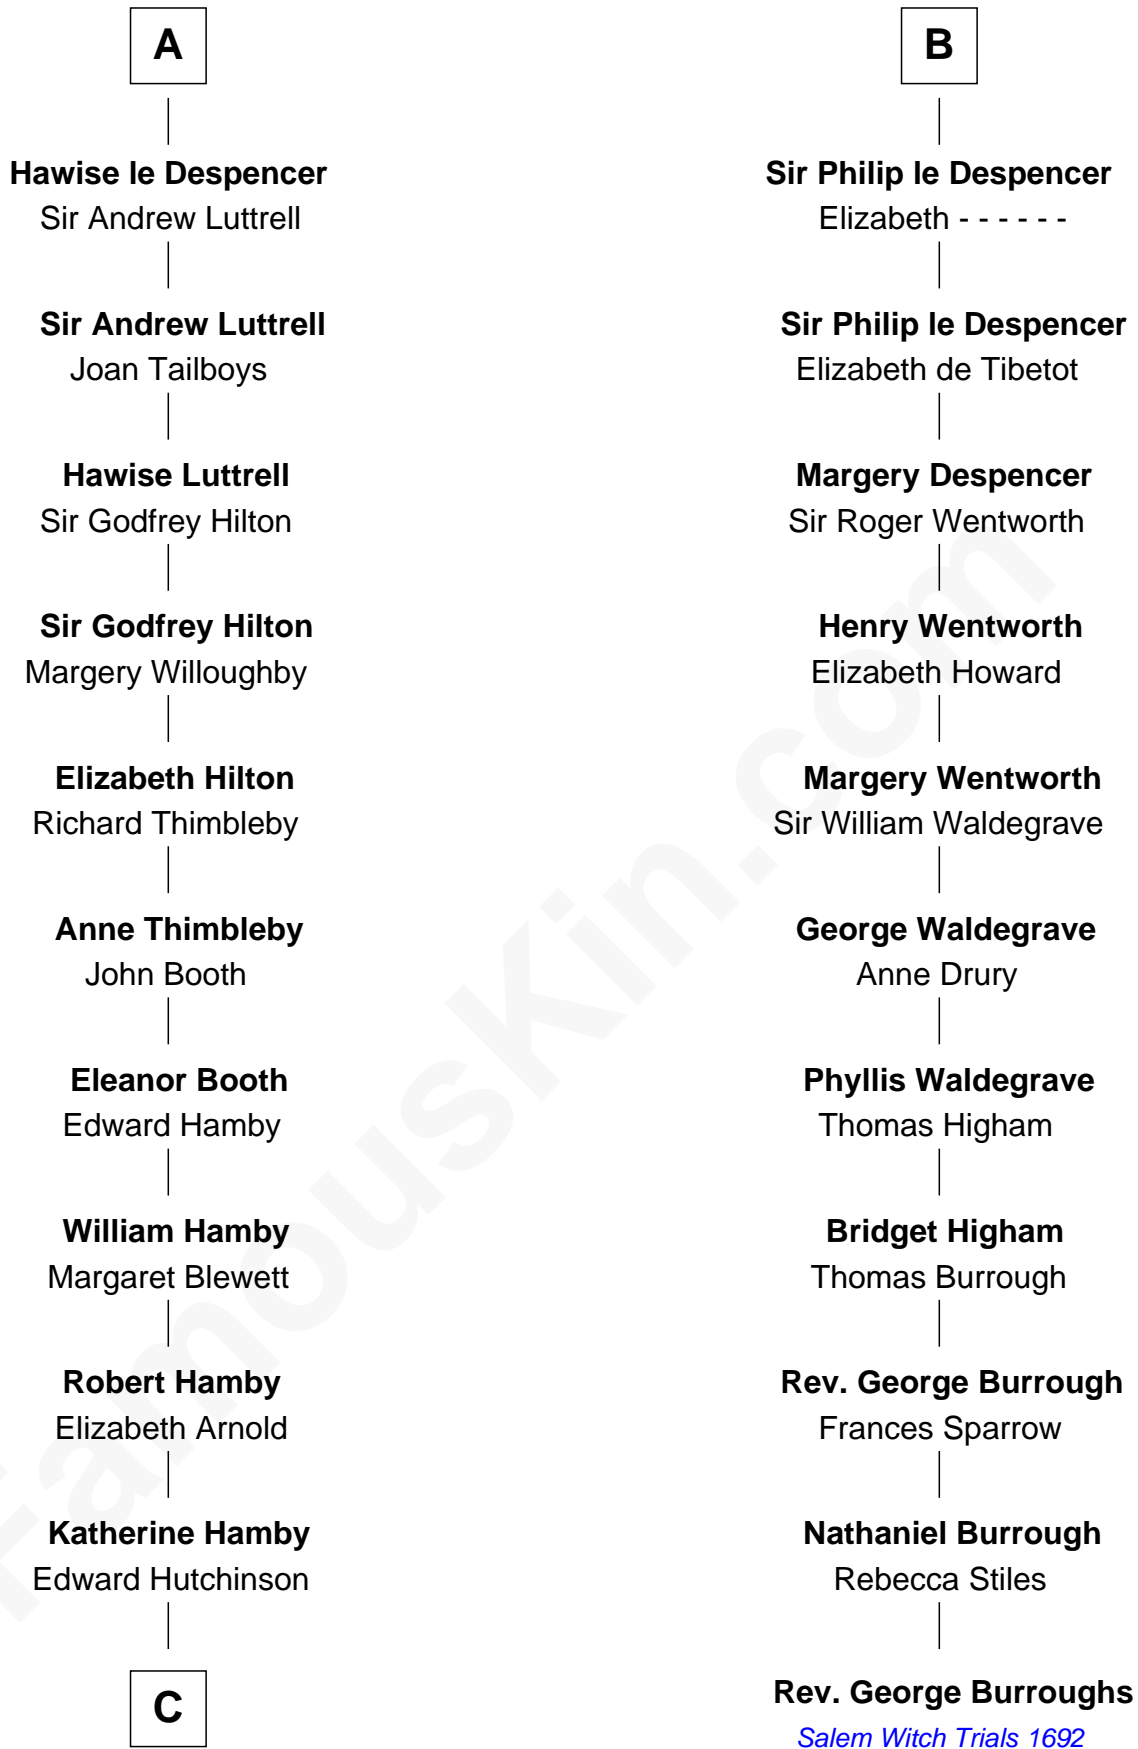

## Relationship Chart of Nicholas Gilman

*Signer of the U.S. Constitution*

17th cousin 4 times removed of

**Rev. George Burroughs**

*Executed for Witchcraft, Salem 1692*

**Richard Fitzgilbert de Clare**

Adeliza de Meschines

**C**

—  
**Elizabeth Hutchinson**

Edward Winslow

—  
**Anna Winslow**

John Taylor

—  
**Rev. John Taylor**

Elizabeth Rogers

—  
**Ann Taylor**