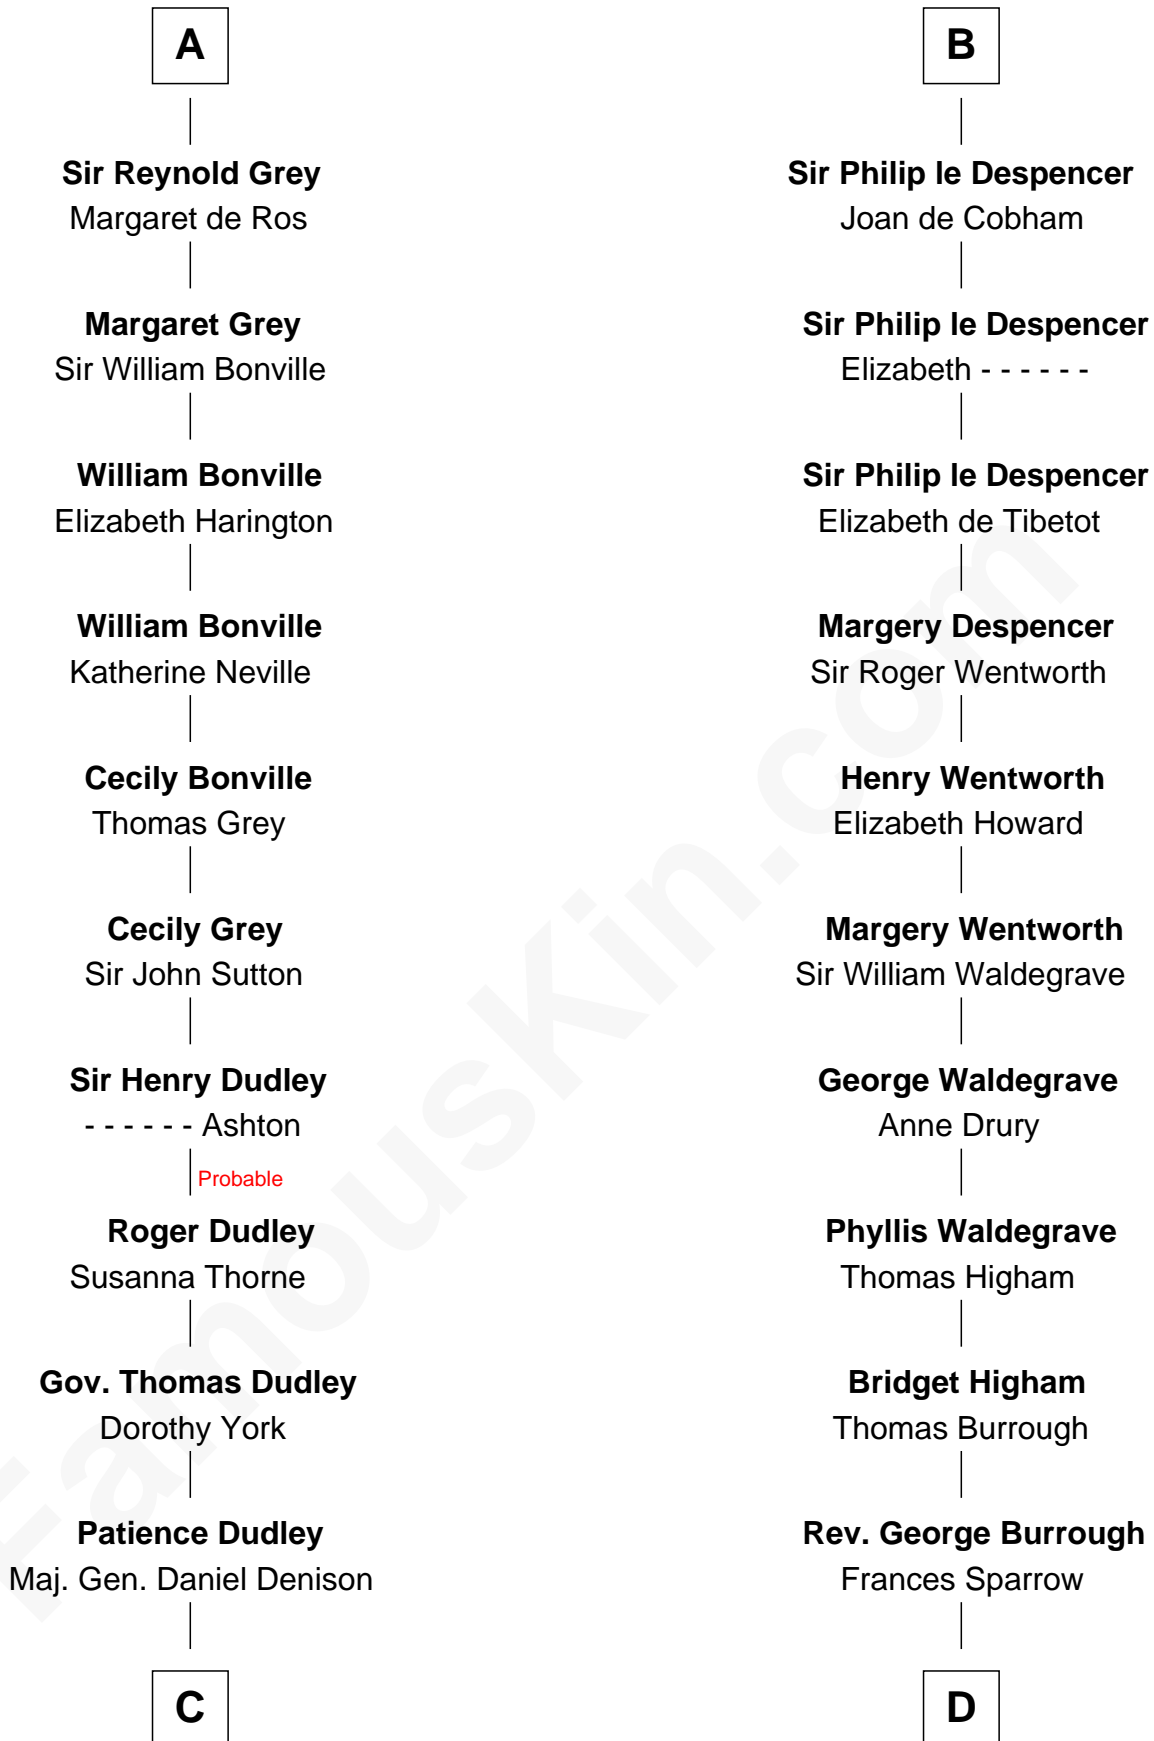

FamousKin.com

Relationship Chart of

Nicholas Gilman

Signer of the U.S. Constitution

18th cousin 3 times removed of

Rev. George Burroughs

Executed for Witchcraft, Salem 1692

C

Elizabeth Denison

Rev. John Rogers

Rev. Nathaniel Rogers

Sarah Purkiss

Elizabeth Rogers

Rev. John Taylor

Ann Taylor

Nicholas Gilman

Nicholas Gilman

Signer of the U.S. Constitution

D

Nathaniel Burrough

Rebecca Stiles

Rev. George Burroughs

Salem Witch Trials 1692

FamousKin.com