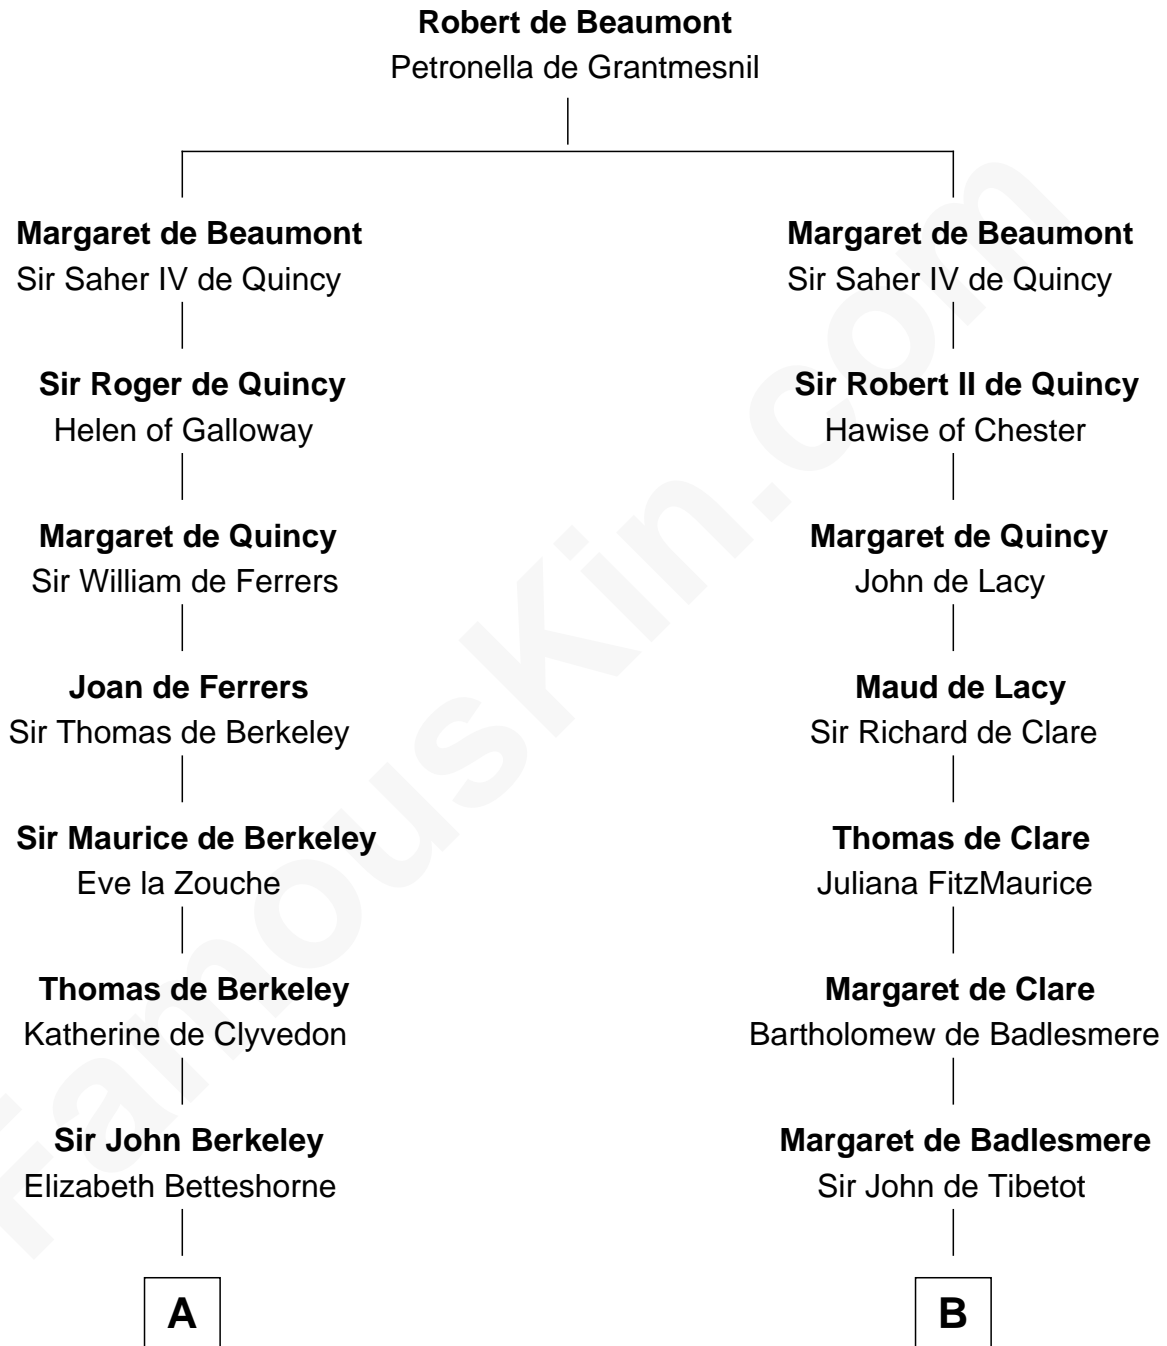

FamousKin.com

Relationship Chart of Nicholas Gilman

Signer of the U.S. Constitution

17th cousin 2 times removed of

Rev. George Burroughs

Executed for Witchcraft, Salem 1692

C

—
Elizabeth Rogers

Rev. John Taylor

—
Ann Taylor

Nicholas Gilman

—
Nicholas Gilman

Signer of the U.S. Constitution

FamousKin.com