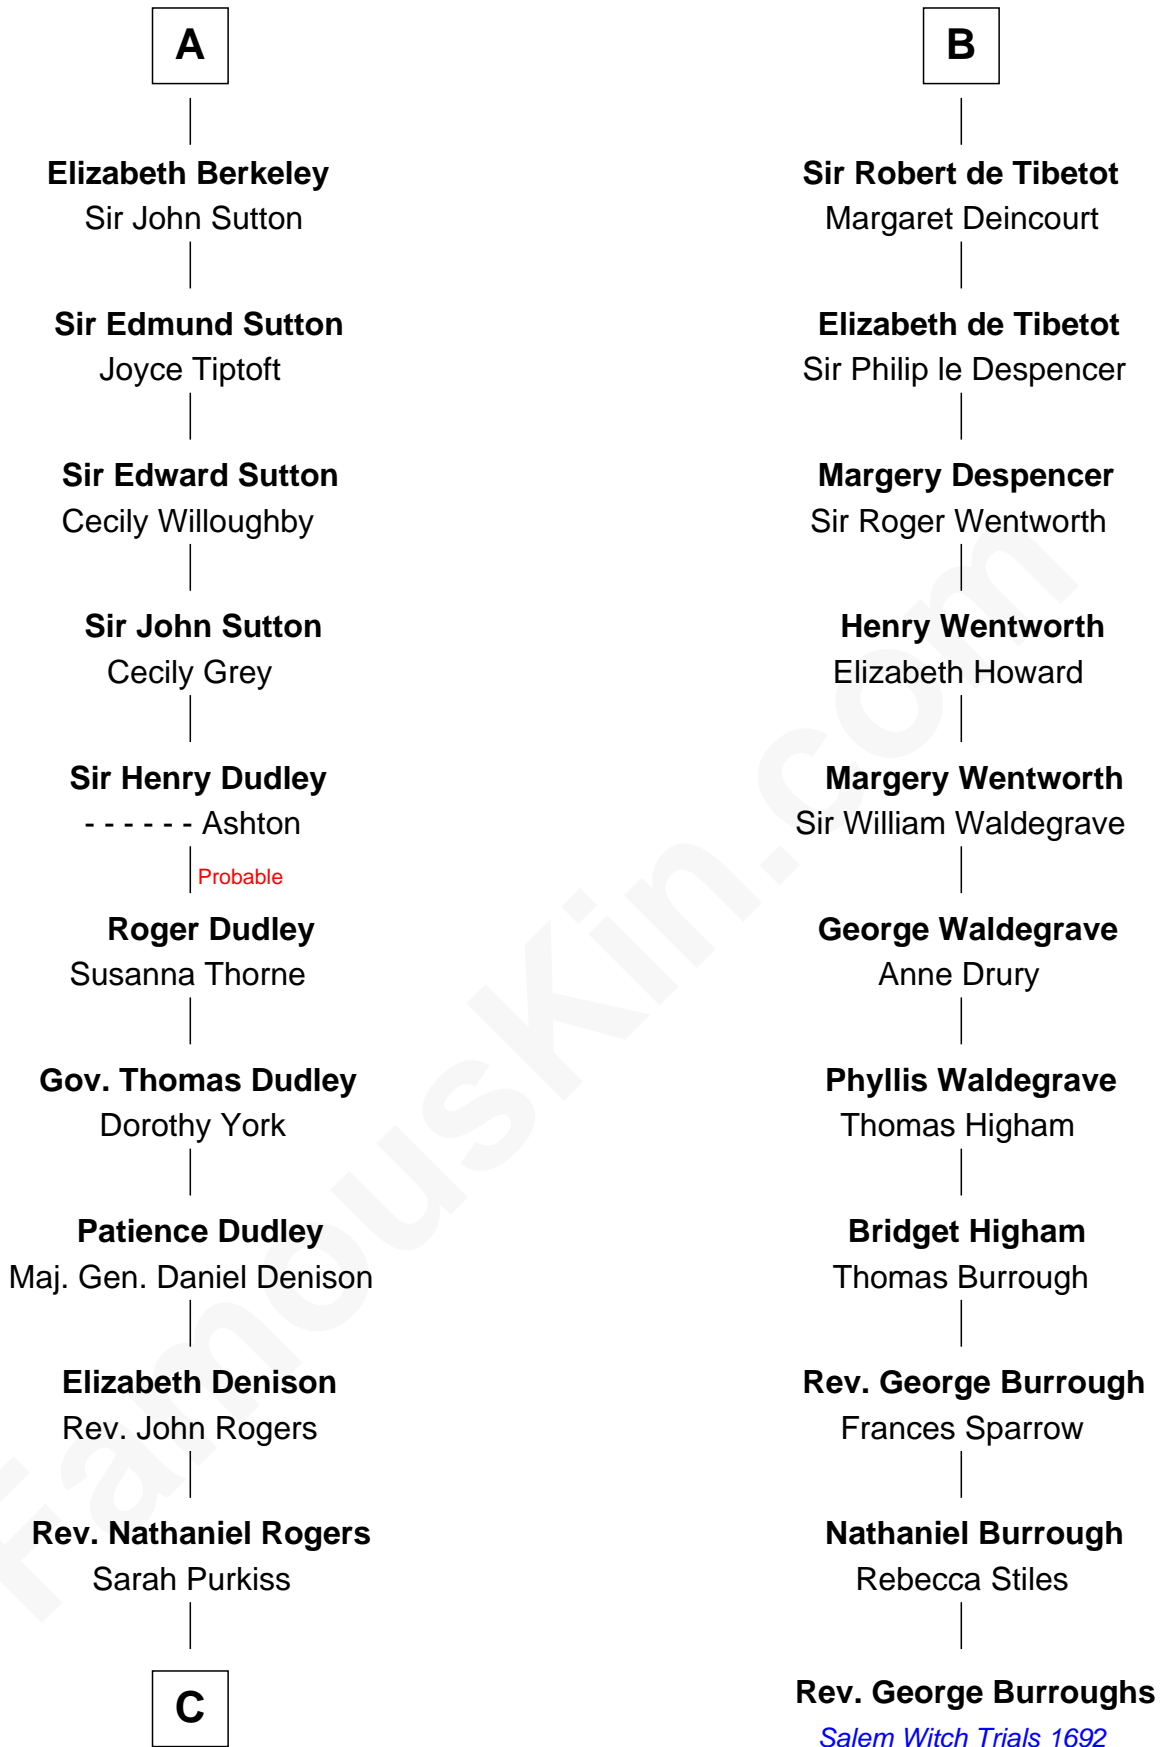

FamousKin.com

Relationship Chart of Nicholas Gilman

Signer of the U.S. Constitution

17th cousin 2 times removed of

Rev. George Burroughs

Executed for Witchcraft, Salem 1692

C

—
Elizabeth Rogers

Rev. John Taylor

—
Ann Taylor

Nicholas Gilman

—
Nicholas Gilman

Signer of the U.S. Constitution

FamousKin.com