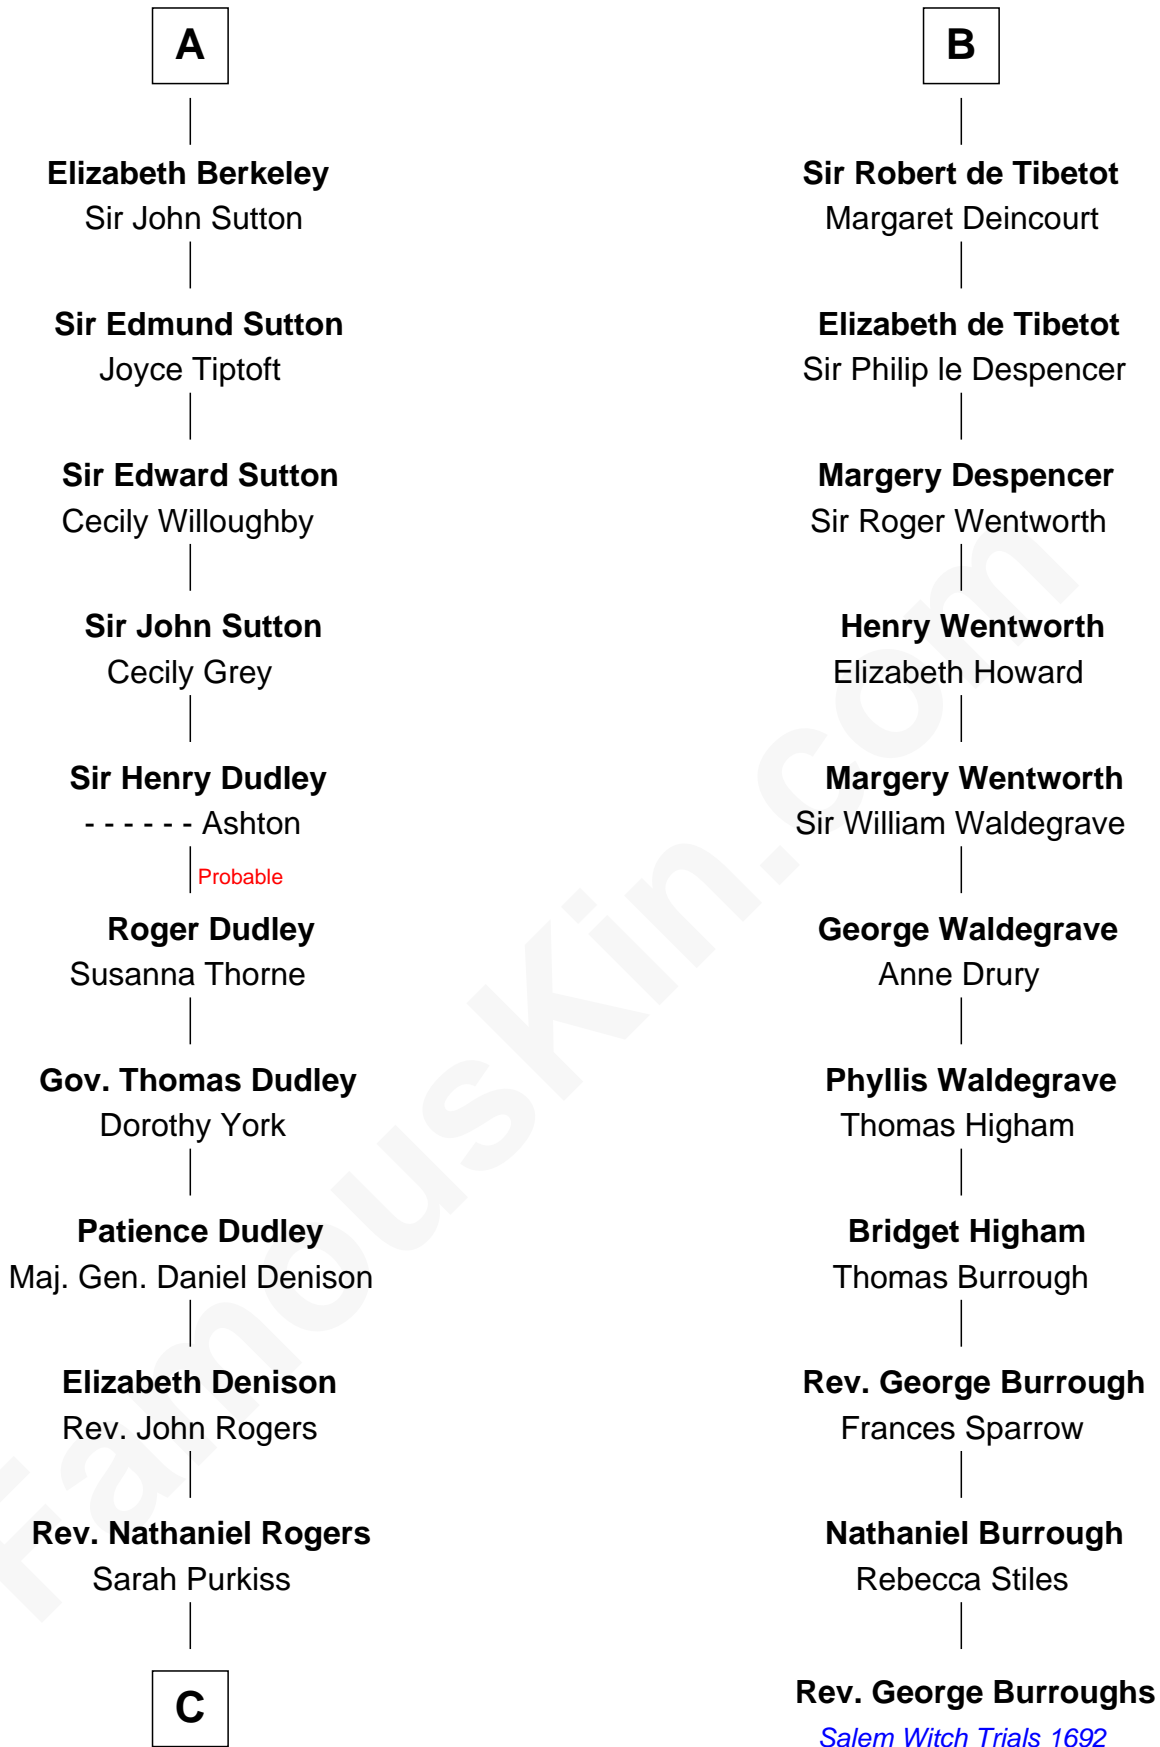

FamousKin.com

Relationship Chart of

Nicholas Gilman

Signer of the U.S. Constitution

17th cousin 2 times removed of

Rev. George Burroughs

Executed for Witchcraft, Salem 1692

C

—
Elizabeth Rogers

Rev. John Taylor

—
Ann Taylor

Nicholas Gilman

—
Nicholas Gilman

Signer of the U.S. Constitution

FamousKin.com