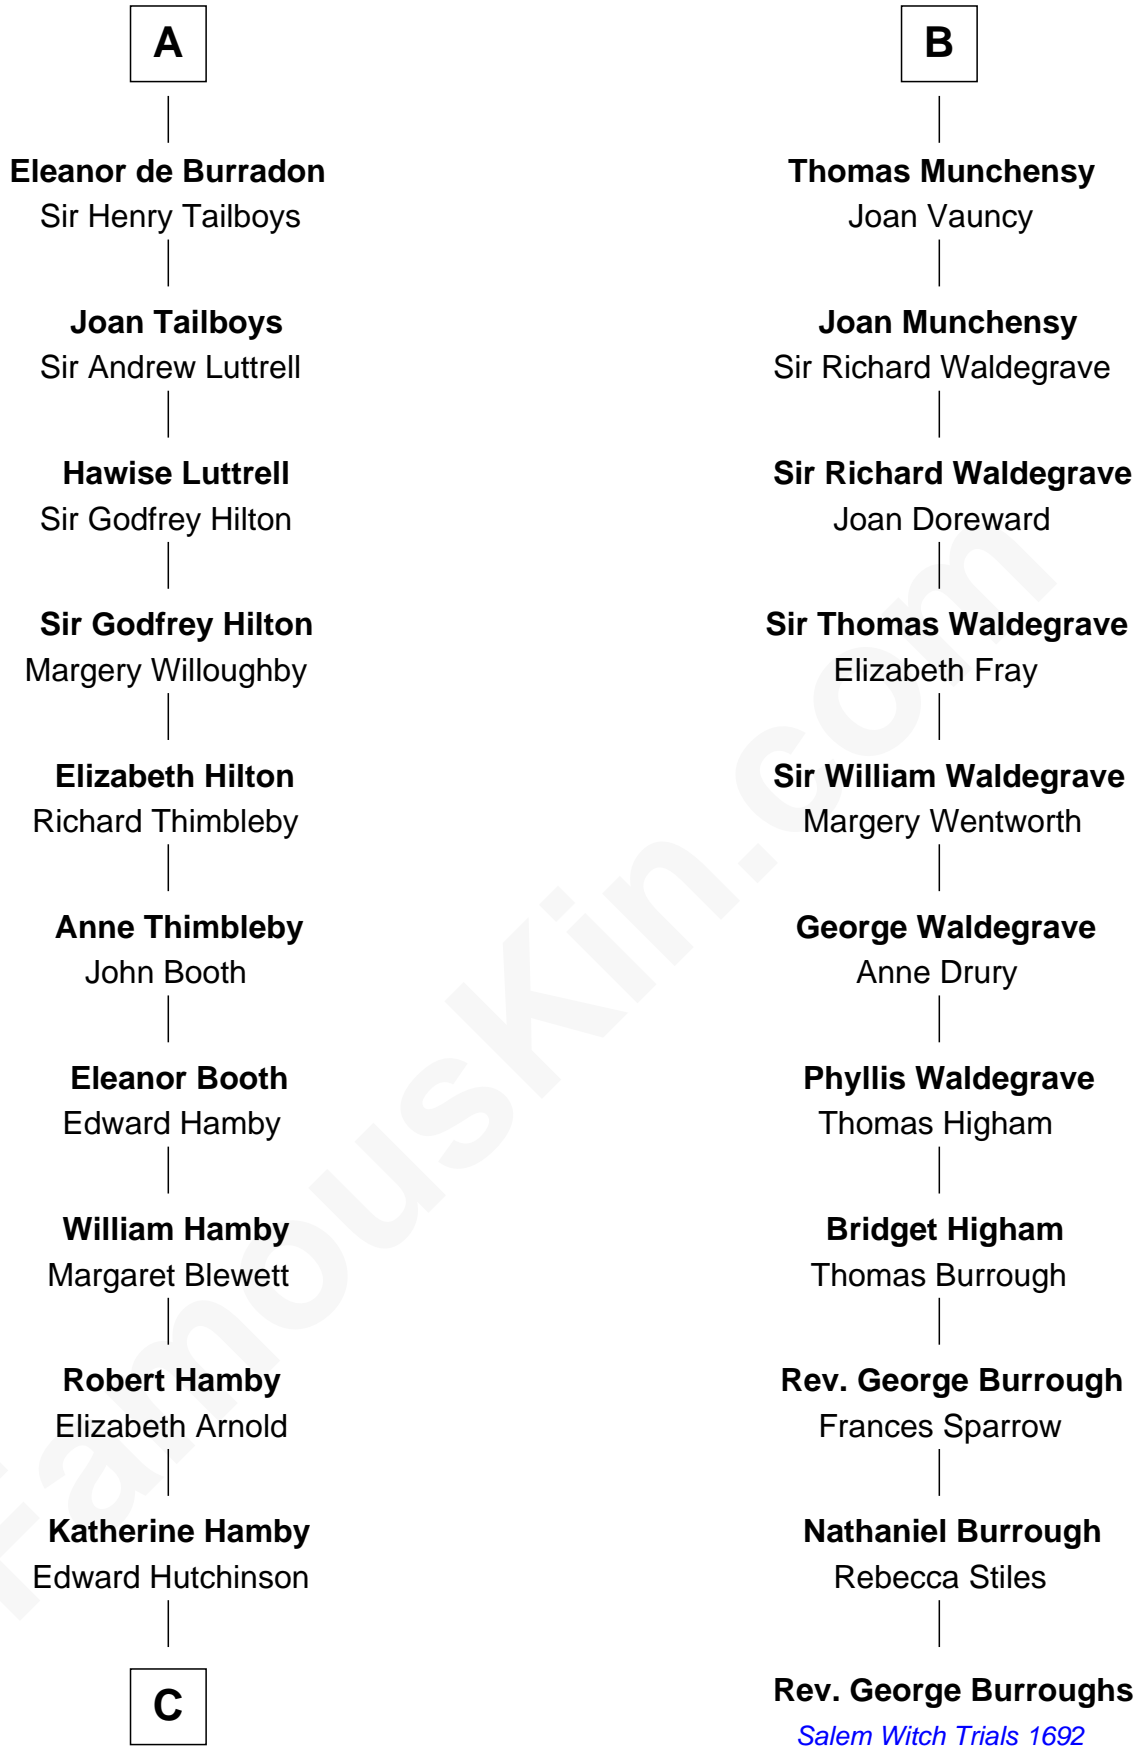

## Relationship Chart of

### Nicholas Gilman

*Signer of the U.S. Constitution*

17th cousin 4 times removed of

**Rev. George Burroughs**

*Executed for Witchcraft, Salem 1692*

**C**

—  
**Elizabeth Hutchinson**

Edward Winslow

—  
**Anna Winslow**

John Taylor

—  
**Rev. John Taylor**

Elizabeth Rogers

—  
**Ann Taylor**

Nicholas Gilman

—  
**Nicholas Gilman**

*Signer of the U.S. Constitution*