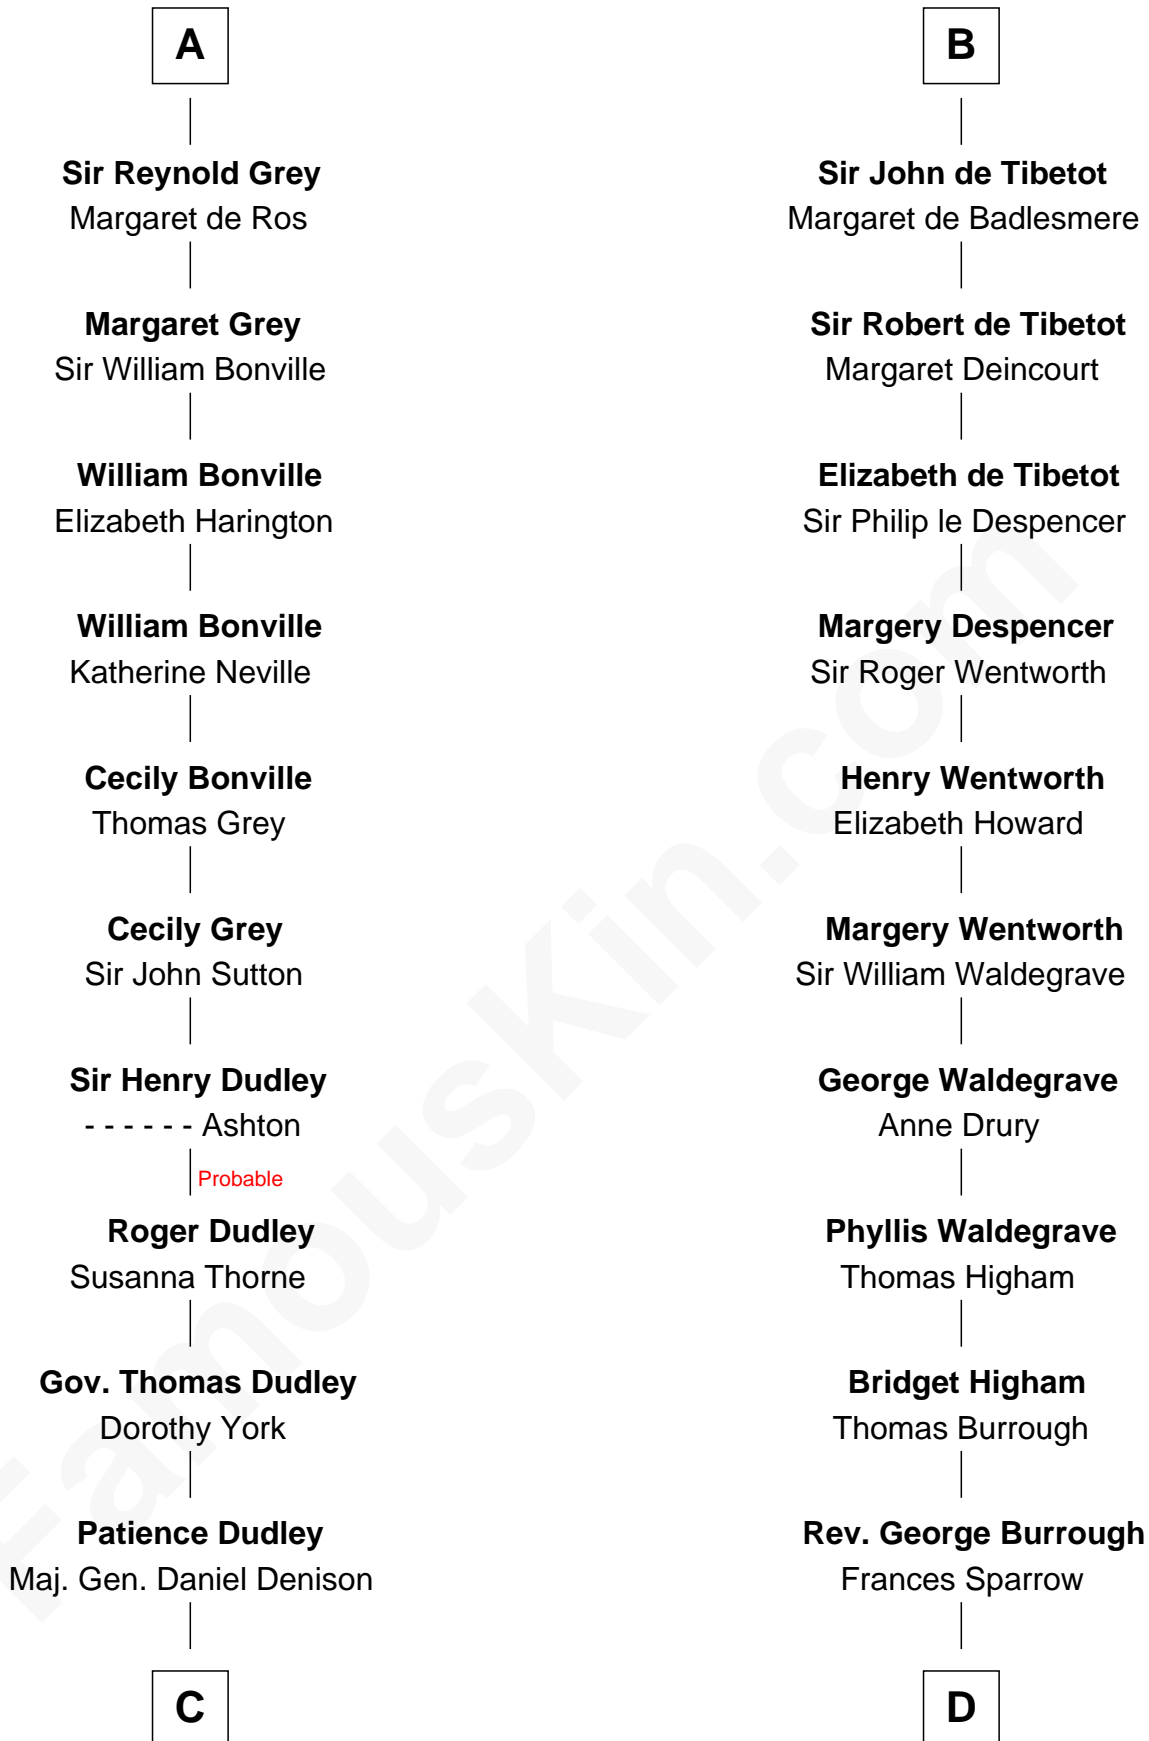

## Relationship Chart of

### Nicholas Gilman

*Signer of the U.S. Constitution*

18th cousin 3 times removed of

**Rev. George Burroughs**

*Executed for Witchcraft, Salem 1692*

**David I, King of Scotland**  
Maud of Northumberland

**C**

**Elizabeth Denison**

Rev. John Rogers

**Rev. Nathaniel Rogers**

Sarah Purkiss

**Elizabeth Rogers**

Rev. John Taylor

**Ann Taylor**

Nicholas Gilman

**Nicholas Gilman**

*Signer of the U.S. Constitution*

**D**

**Nathaniel Burrough**

Rebecca Stiles

**Rev. George Burroughs**

*Salem Witch Trials 1692*

FamousKin.com