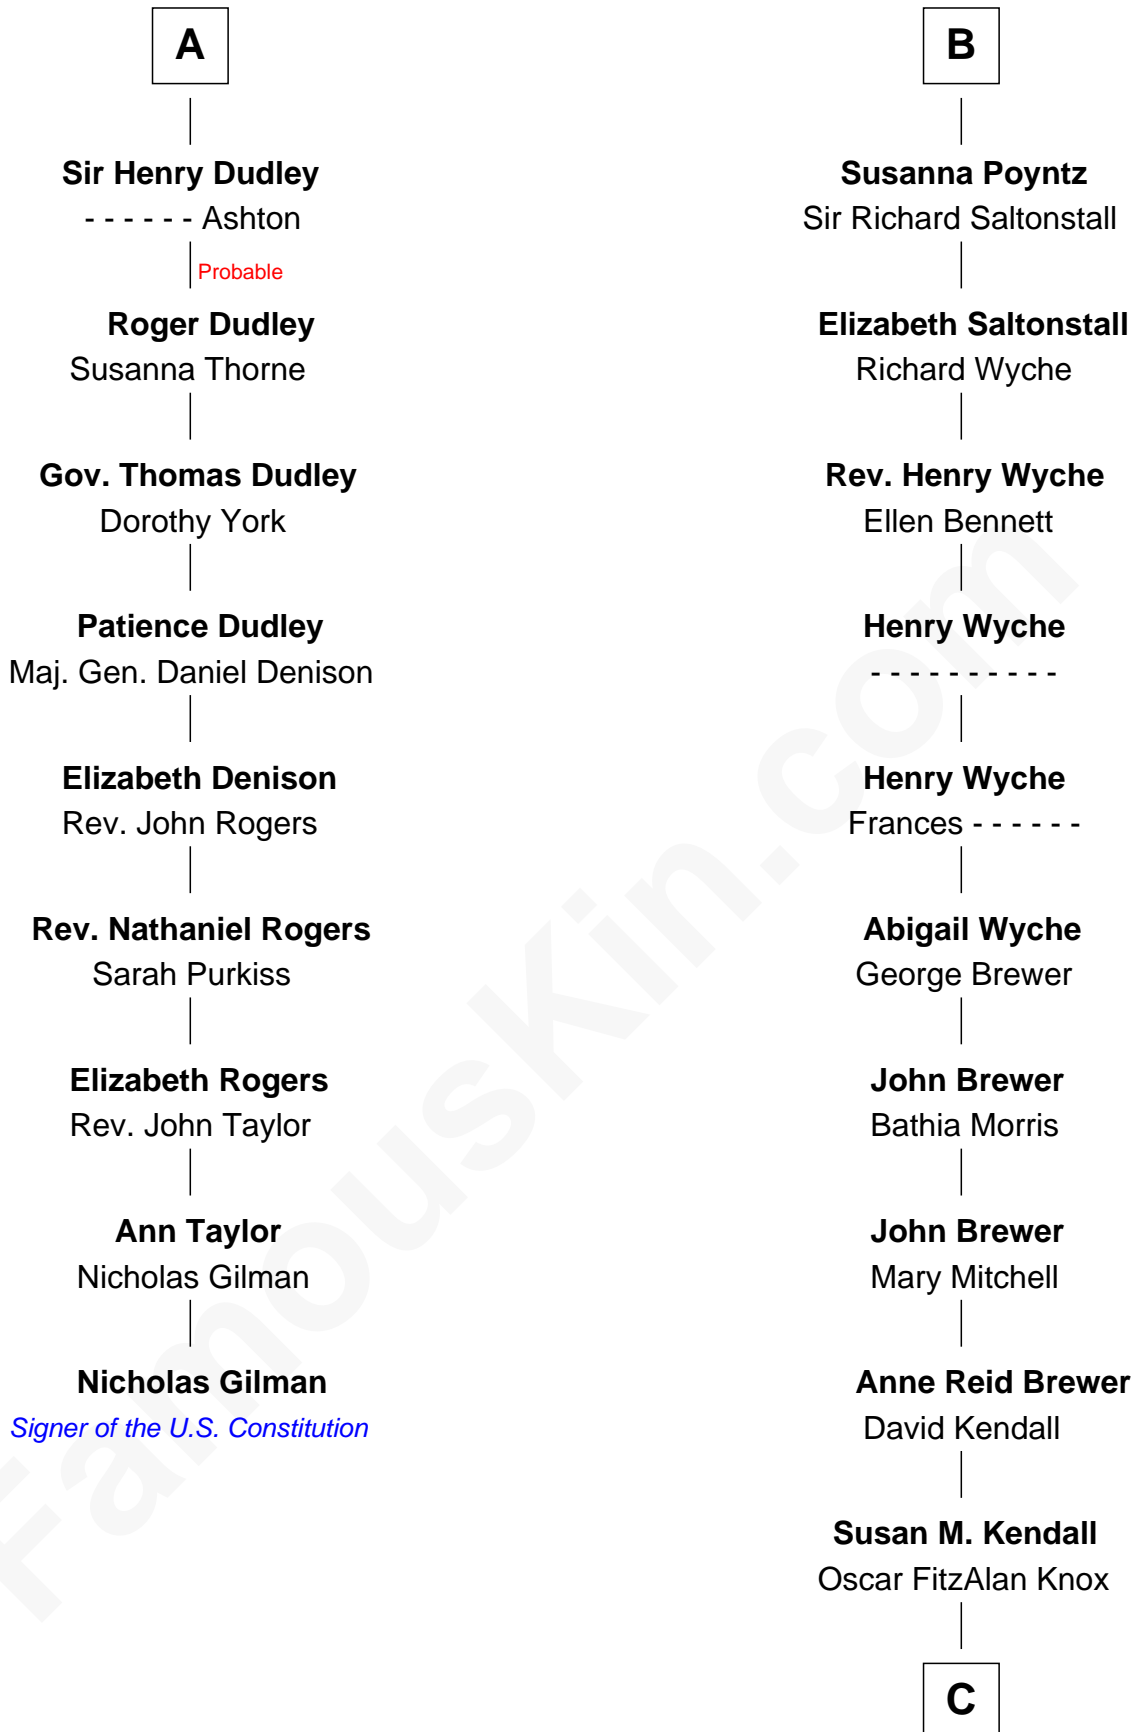

# FamousKin.com Relationship Chart of

**Nicholas Gilman**

*Signer of the U.S. Constitution*

15th cousin 5 times removed of

**Truman Capote**

*Author of In Cold Blood*

**Eudo la Zouche**  
Milicent de Cantilupe

**Eve la Zouche**  
Sir Maurice de Berkeley

**Thomas de Berkeley**  
Katherine de Clyvedon

**Sir John Berkeley**  
Elizabeth Betteshorne

**Elizabeth Berkeley**  
Sir John Sutton

**Sir Edmund Sutton**  
Joyce Tiptoft

**Sir Edward Sutton**  
Cecily Willoughby

**Sir John Sutton**  
Cecily Grey

**A**

**Elizabeth la Zouche**  
Sir Nicholas Poyntz

**Nicholas Poyntz**  
-----

**Pontius Poyntz**  
Eleanor Baldwin

**Sir John Poyntz**  
-----

**John Poyntz**  
Maud Perth

**William Poyntz**  
Elizabeth Shaw

**Thomas Poyntz**  
Ann Calva

**B**

**C**

**John Brewer Knox**  
Lula Margaret Dinkins

**Mabel Knox**  
Archulus Persons

**Archulus Persons**  
Lillie May Faulk