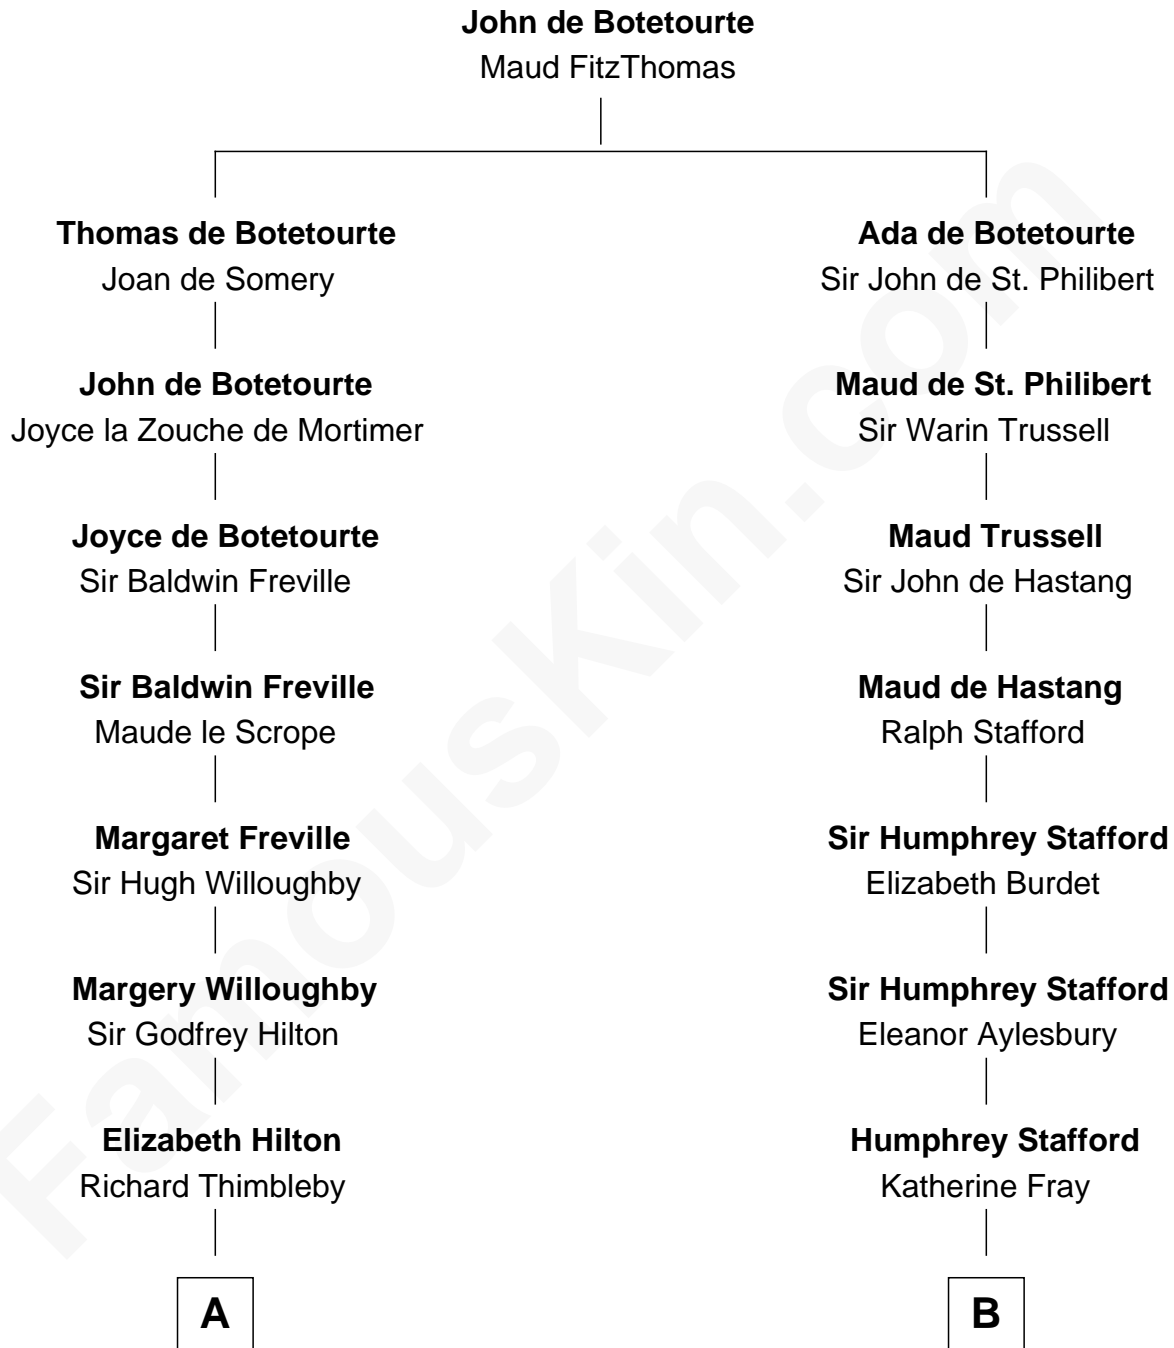

FamousKin.com Relationship Chart of

Nicholas Gilman

Signer of the U.S. Constitution

16th cousin 5 times removed of

Jimmy Carter

39th U.S. President

C

Ann Ansley

Wiley Carter

Littleberry Walker Carter

Mary Ann Diligent Seals

William Archibald Carter

Nina Pratt

Earl Carter

Lillian Gordy

Jimmy Carter

39th U.S. President

FamousKin.com