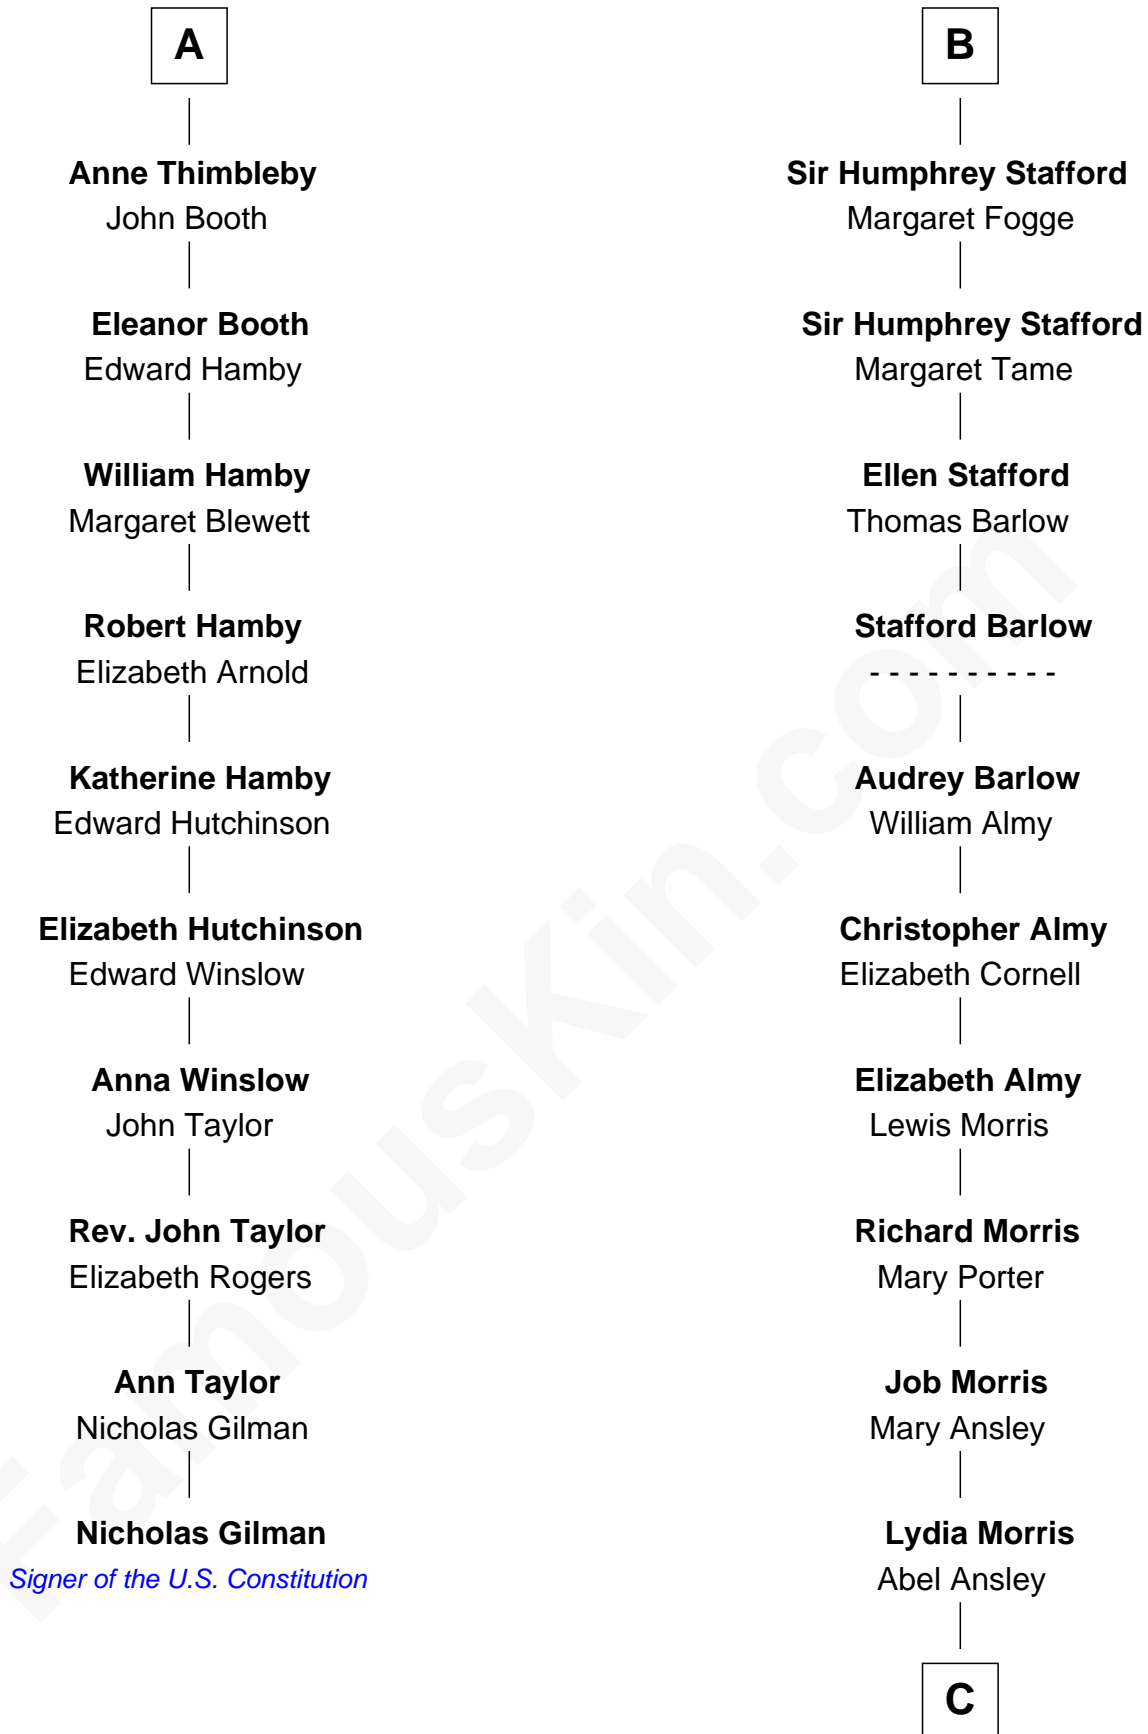

FamousKin.com Relationship Chart of

Nicholas Gilman

Signer of the U.S. Constitution

16th cousin 5 times removed of

Jimmy Carter

39th U.S. President

C

Ann Ansley

Wiley Carter

Littleberry Walker Carter

Mary Ann Diligent Seals

William Archibald Carter

Nina Pratt

Earl Carter

Lillian Gordy

Jimmy Carter

39th U.S. President

FamousKin.com