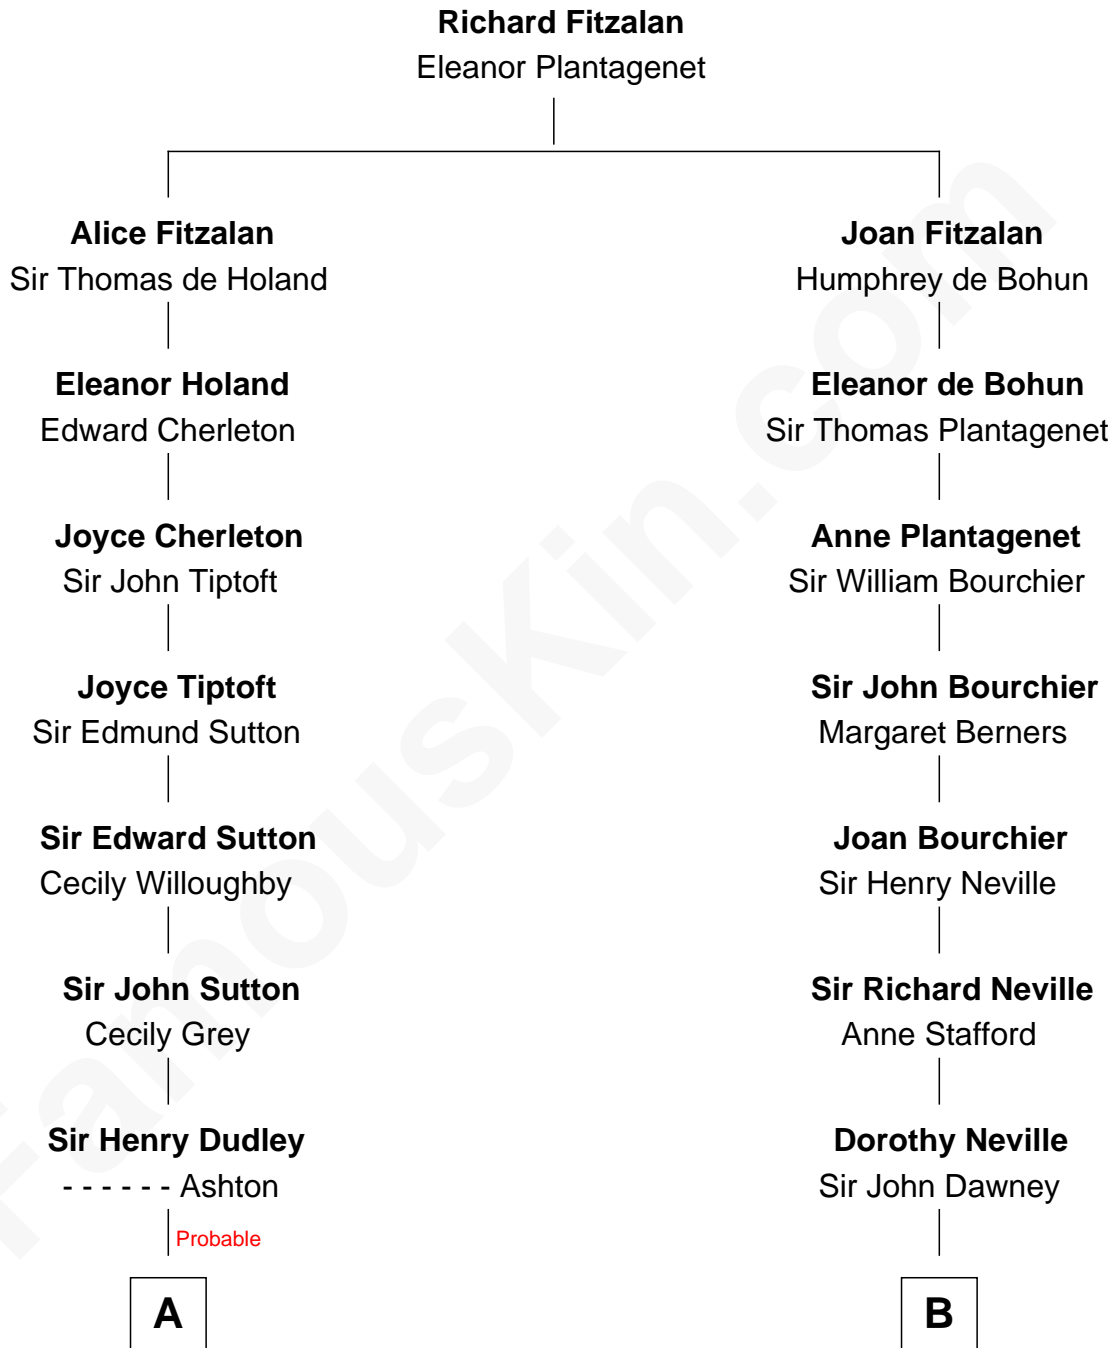

## Relationship Chart of

### Nicholas Gilman

*Signer of the U.S. Constitution*

14th cousin 6 times removed of

**Jimmy Carter**

*39th U.S. President*

**C**

**James E. Pratt**

Sophonra C. Cowan

**Nina Pratt**

William Archibald Carter

**Earl Carter**

Lillian Gordy

**Jimmy Carter**

*39th U.S. President*

FamousKin.com