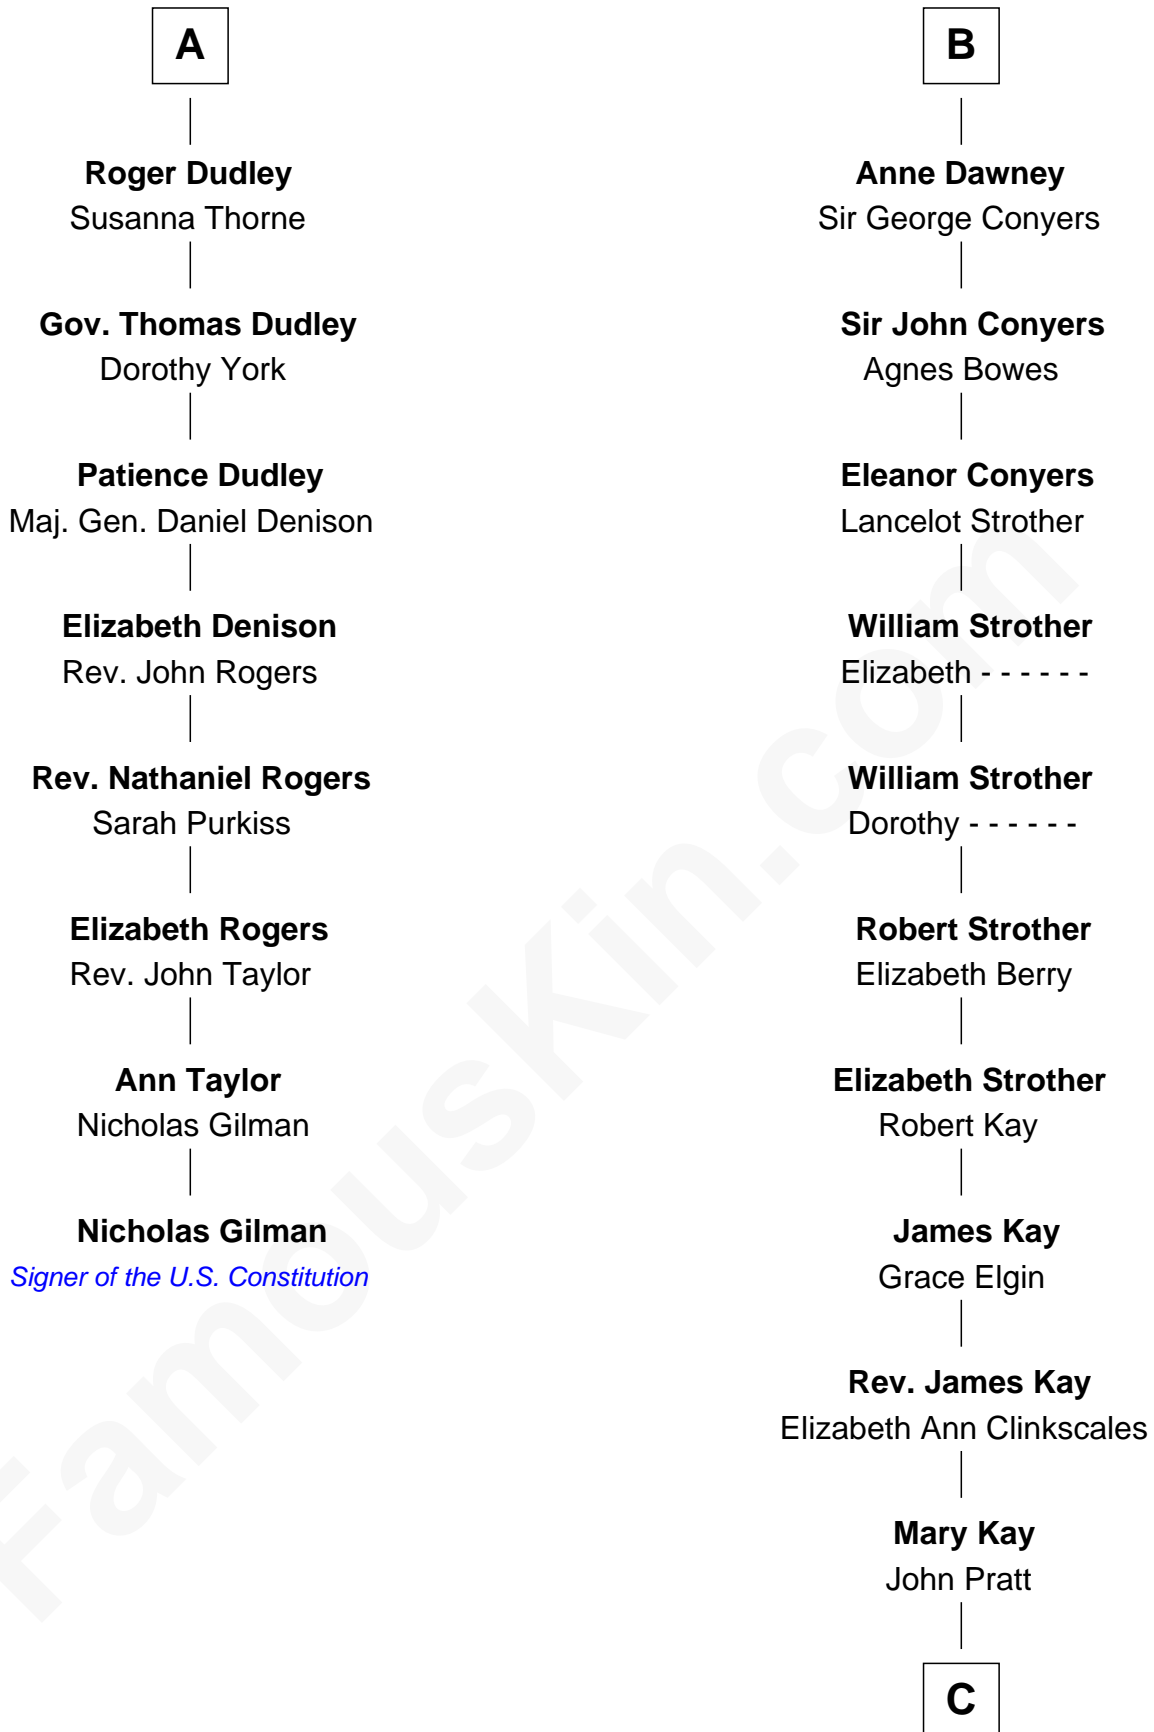

## Relationship Chart of

### Nicholas Gilman

*Signer of the U.S. Constitution*

14th cousin 6 times removed of

**Jimmy Carter**

*39th U.S. President*

**C**

**James E. Pratt**

Sophonra C. Cowan

**Nina Pratt**

William Archibald Carter

**Earl Carter**

Lillian Gordy

**Jimmy Carter**

*39th U.S. President*

FamousKin.com