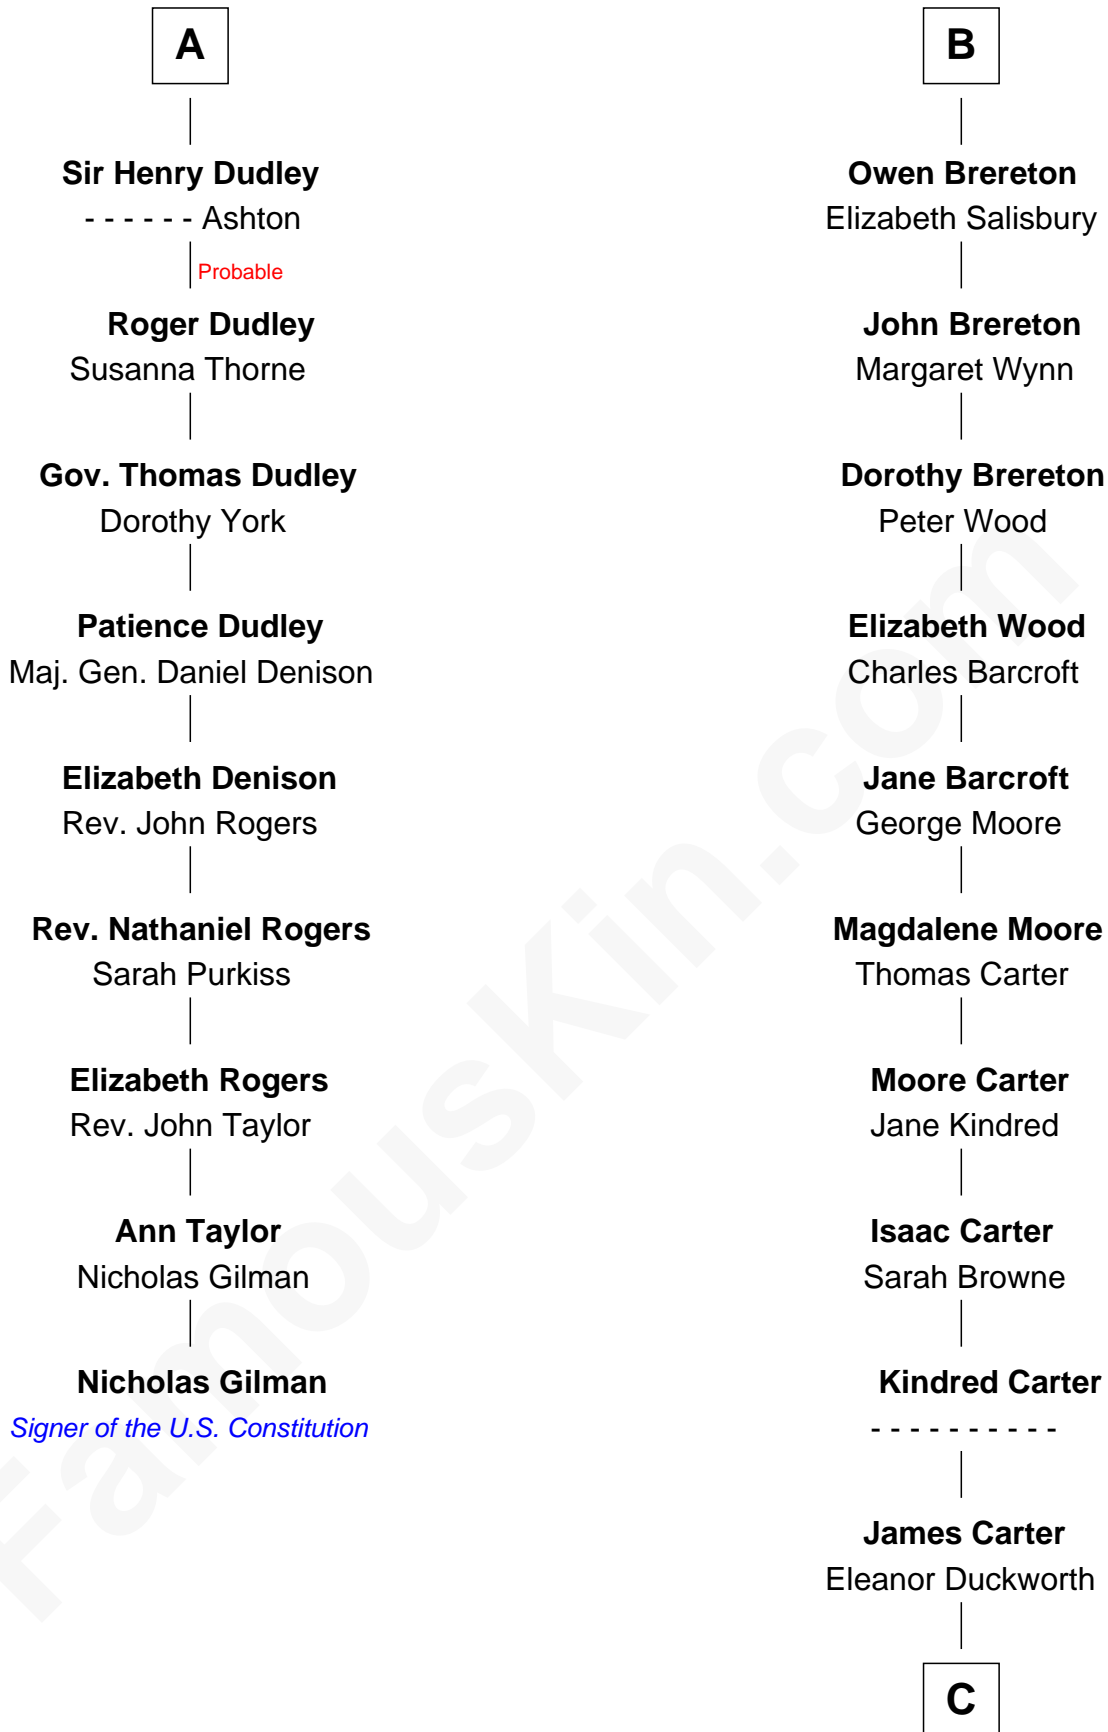

# FamousKin.com Relationship Chart of

**Nicholas Gilman**

*Signer of the U.S. Constitution*

15th cousin 6 times removed of

**Jimmy Carter**

*39th U.S. President*

**Sir Robert de Holland**

Maude la Zouche

**C**

|  
**Wiley Carter**

Ann Ansley

|  
**Littleberry Walker Carter**

Mary Ann Diligent Seals

|  
**William Archibald Carter**

Nina Pratt

|  
**Earl Carter**

Lillian Gordy

|  
**Jimmy Carter**

*39th U.S. President*

FamousKin.com