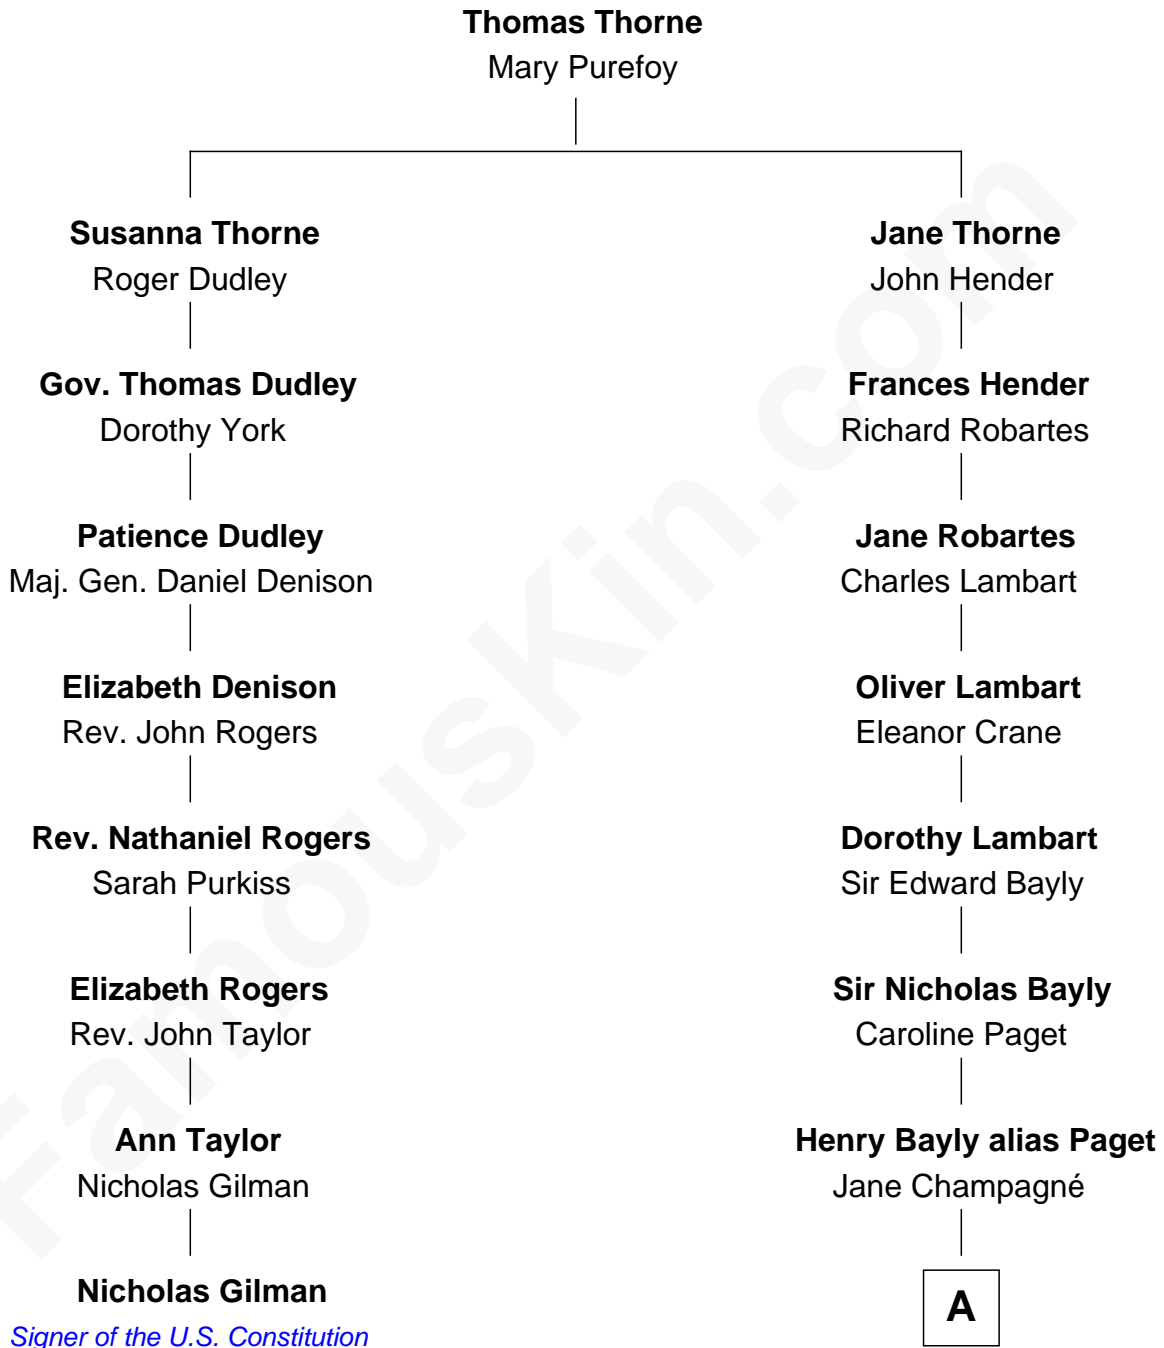

FamousKin.com

Relationship Chart of

Nicholas Gilman

Signer of the U.S. Constitution

7th cousin 4 times removed of

Sir Winston Churchill

Prime Minister of the United Kingdom

A

Jane Paget
George Stewart

Jane Stewart
Sir George Spencer-Churchill

Sir John Winston Spencer-Churchill
Frances Anne Emily Vane

Randolph Henry Spencer-Churchill
Jeanette Jerome

Sir Winston Churchill
Prime Minister of the United Kingdom