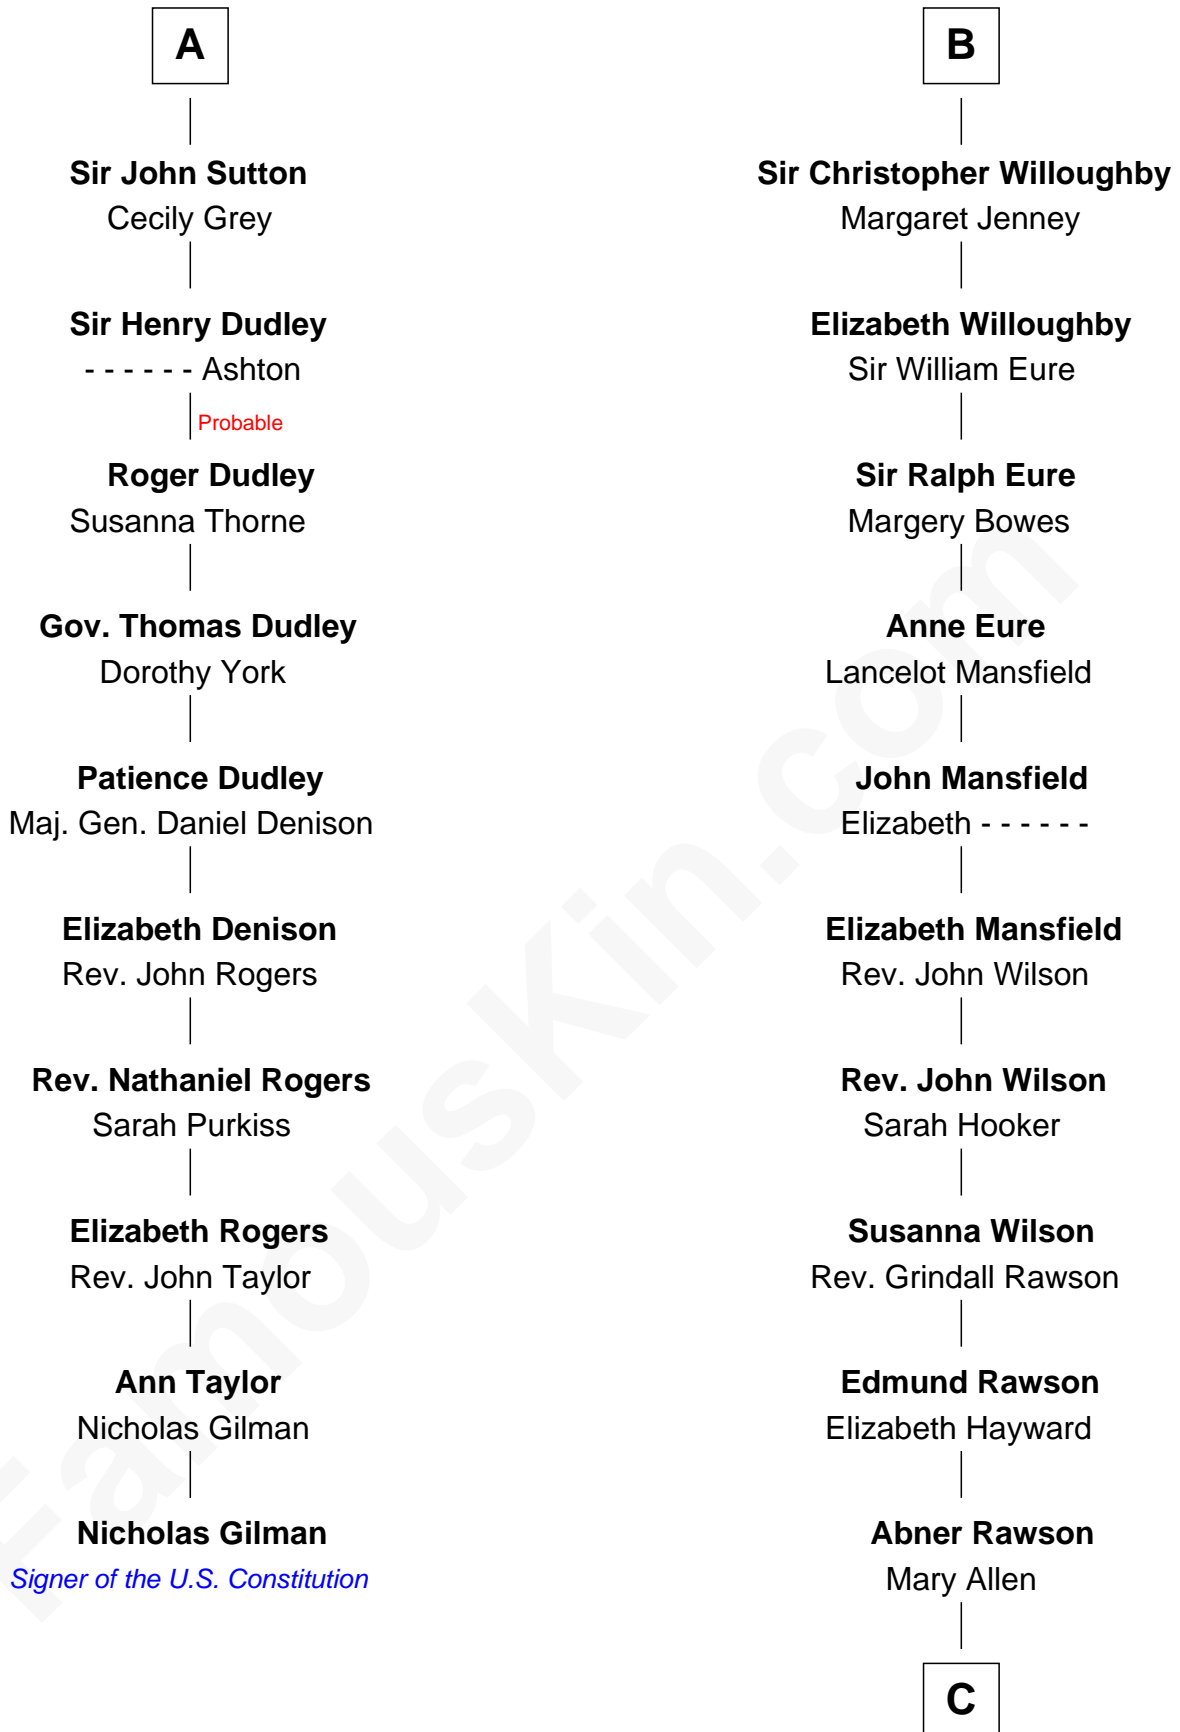

## Relationship Chart of

### Nicholas Gilman

*Signer of the U.S. Constitution*

16th cousin 4 times removed of

### William Howard Taft

*27th U.S. President*

**C**

—  
**Rhoda Rawson**

Aaron Taft  
—

**Peter Rawson Taft**

Sylvia Howard  
—

**Alphonso Taft**

Louisa Maria Torrey  
—

**William Howard Taft**

*27th U.S. President*