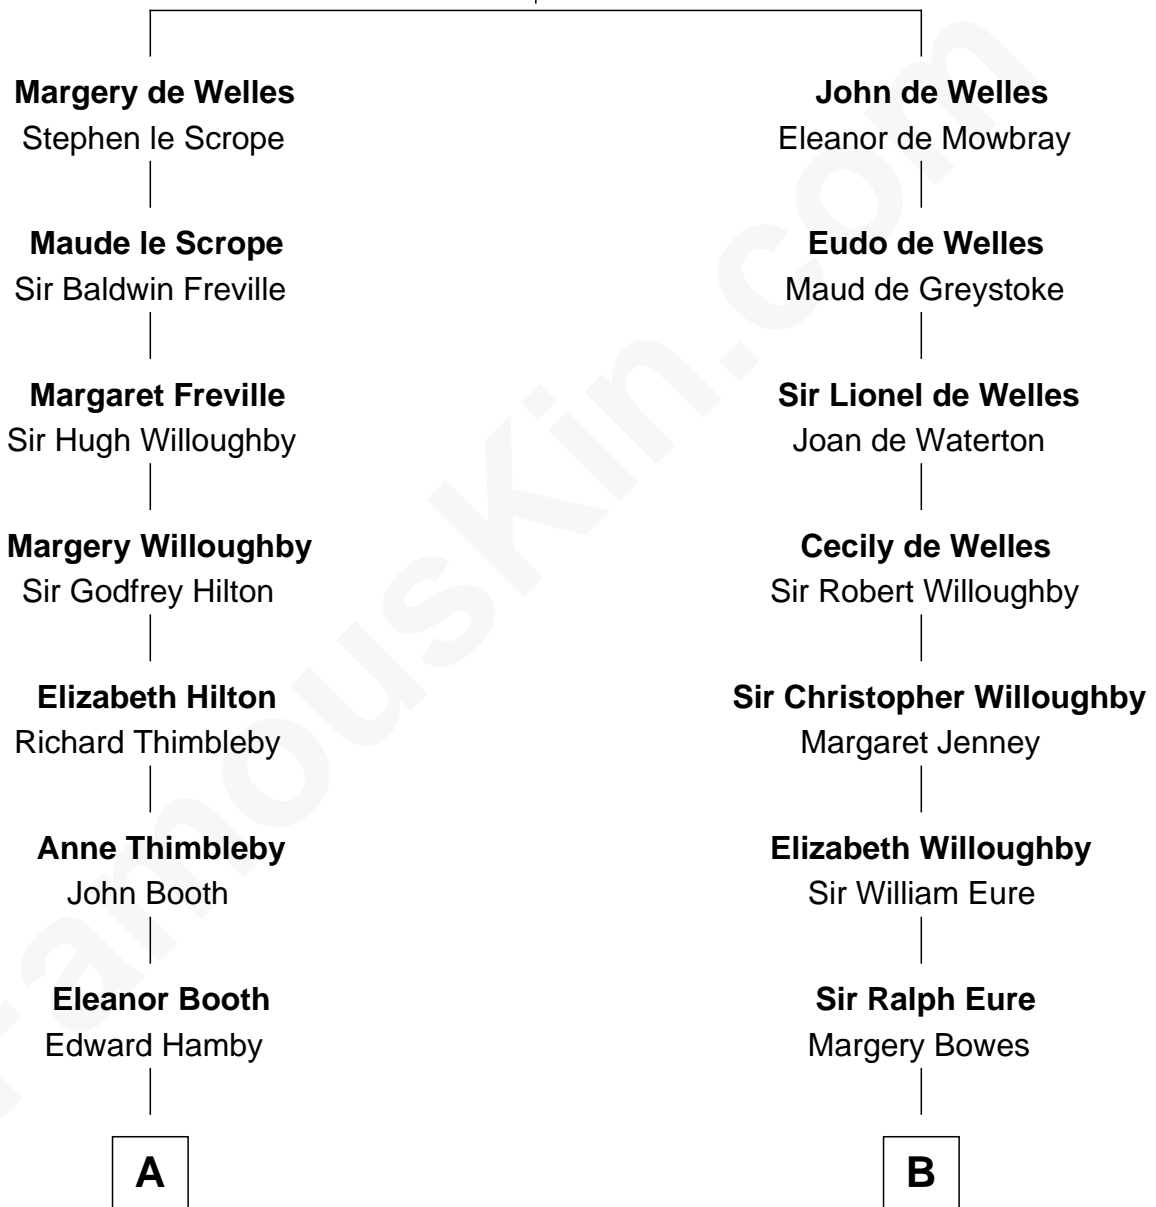

FamousKin.com

Relationship Chart of

Nicholas Gilman

Signer of the U.S. Constitution

14th cousin 3 times removed of

William Howard Taft

27th U.S. President

John de Welles

Maud de Roos

A

William Hamby
Margaret Blewett

Robert Hamby
Elizabeth Arnold

Katherine Hamby
Edward Hutchinson

Elizabeth Hutchinson
Edward Winslow

Anna Winslow
John Taylor

Rev. John Taylor
Elizabeth Rogers