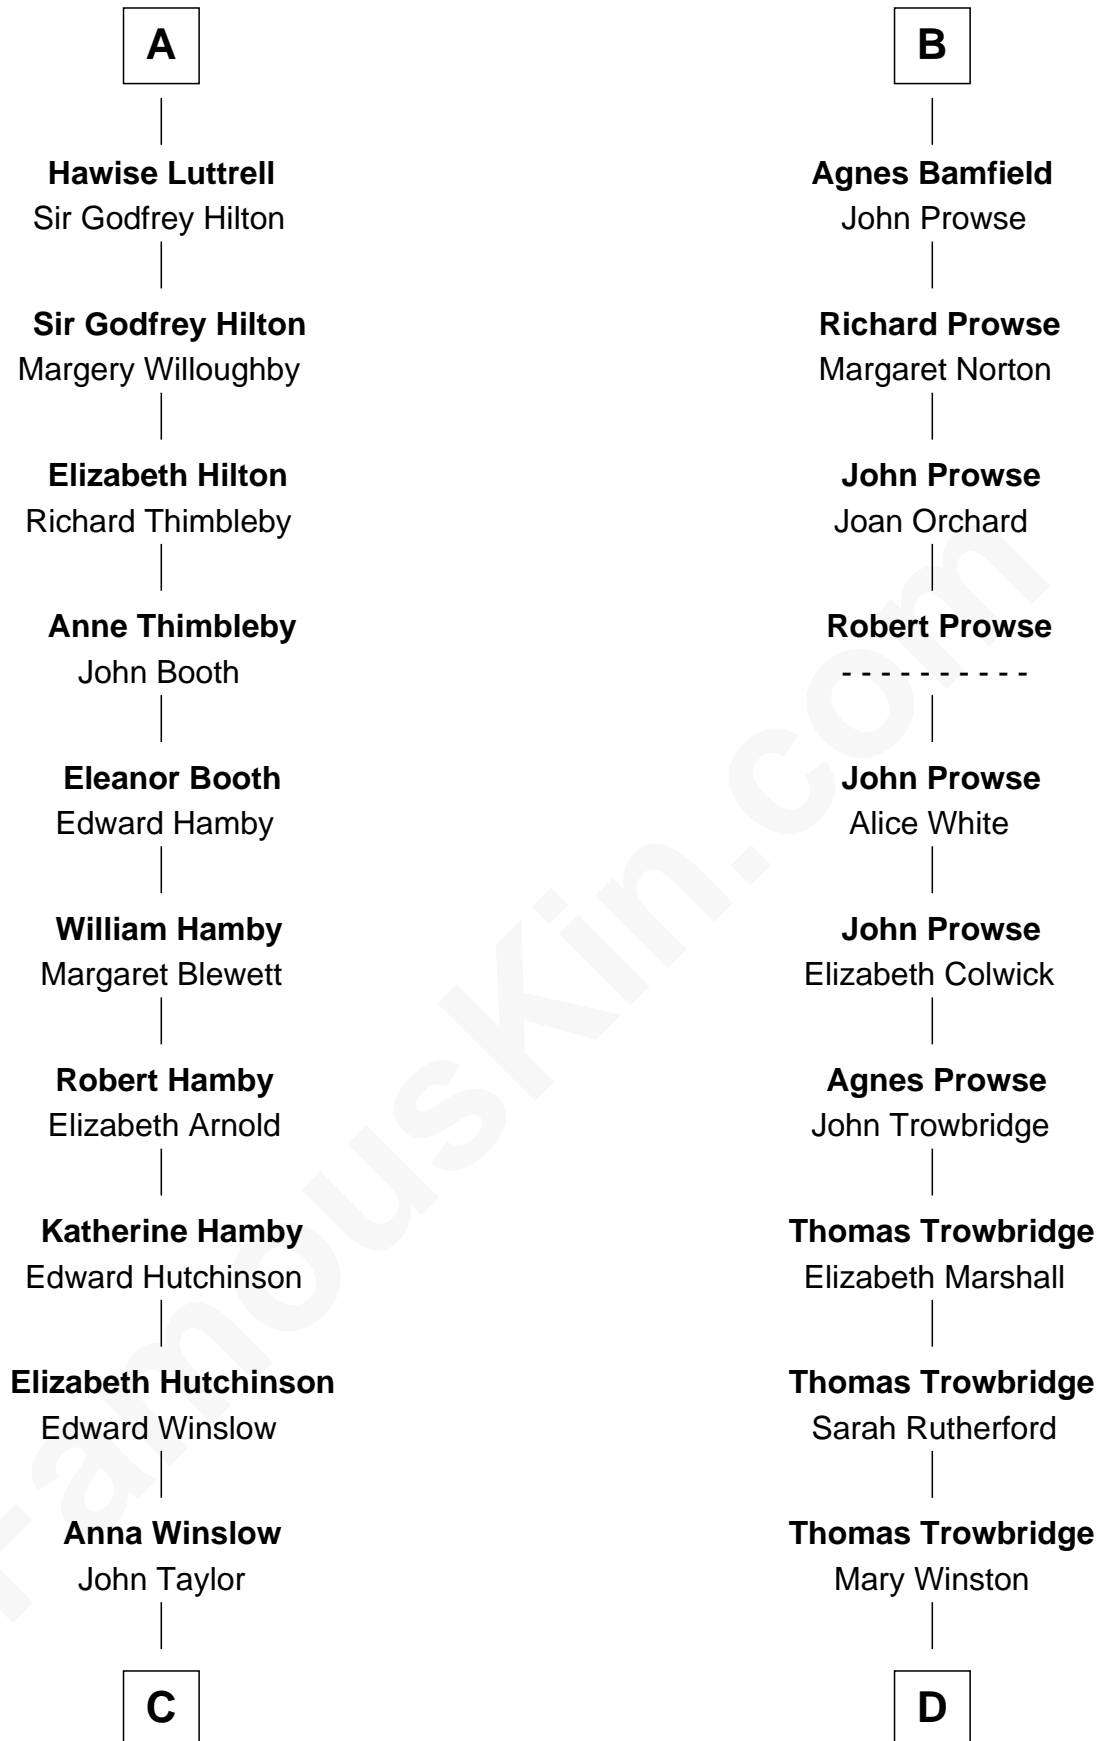

# FamousKin.com Relationship Chart of

**Nicholas Gilman**

*Signer of the U.S. Constitution*

19th cousin 2 times removed of

**Rutherford B. Hayes**

*19th U.S. President*

**Sir Geoffrey FitzPiers**

Aveline de Clare

**C**

**Rev. John Taylor**  
Elizabeth Rogers

**Ann Taylor**  
Nicholas Gilman

**Nicholas Gilman**  
*Signer of the U.S. Constitution*

**D**

**Sarah Trowbridge**  
John Russell

**Rebecca Russell**  
Ezekiel Hayes

**Rutherford Hayes**  
Chloe Smith

**Rutherford Hayes**  
Sophia Birchard

**Rutherford B. Hayes**  
*19th U.S. President*