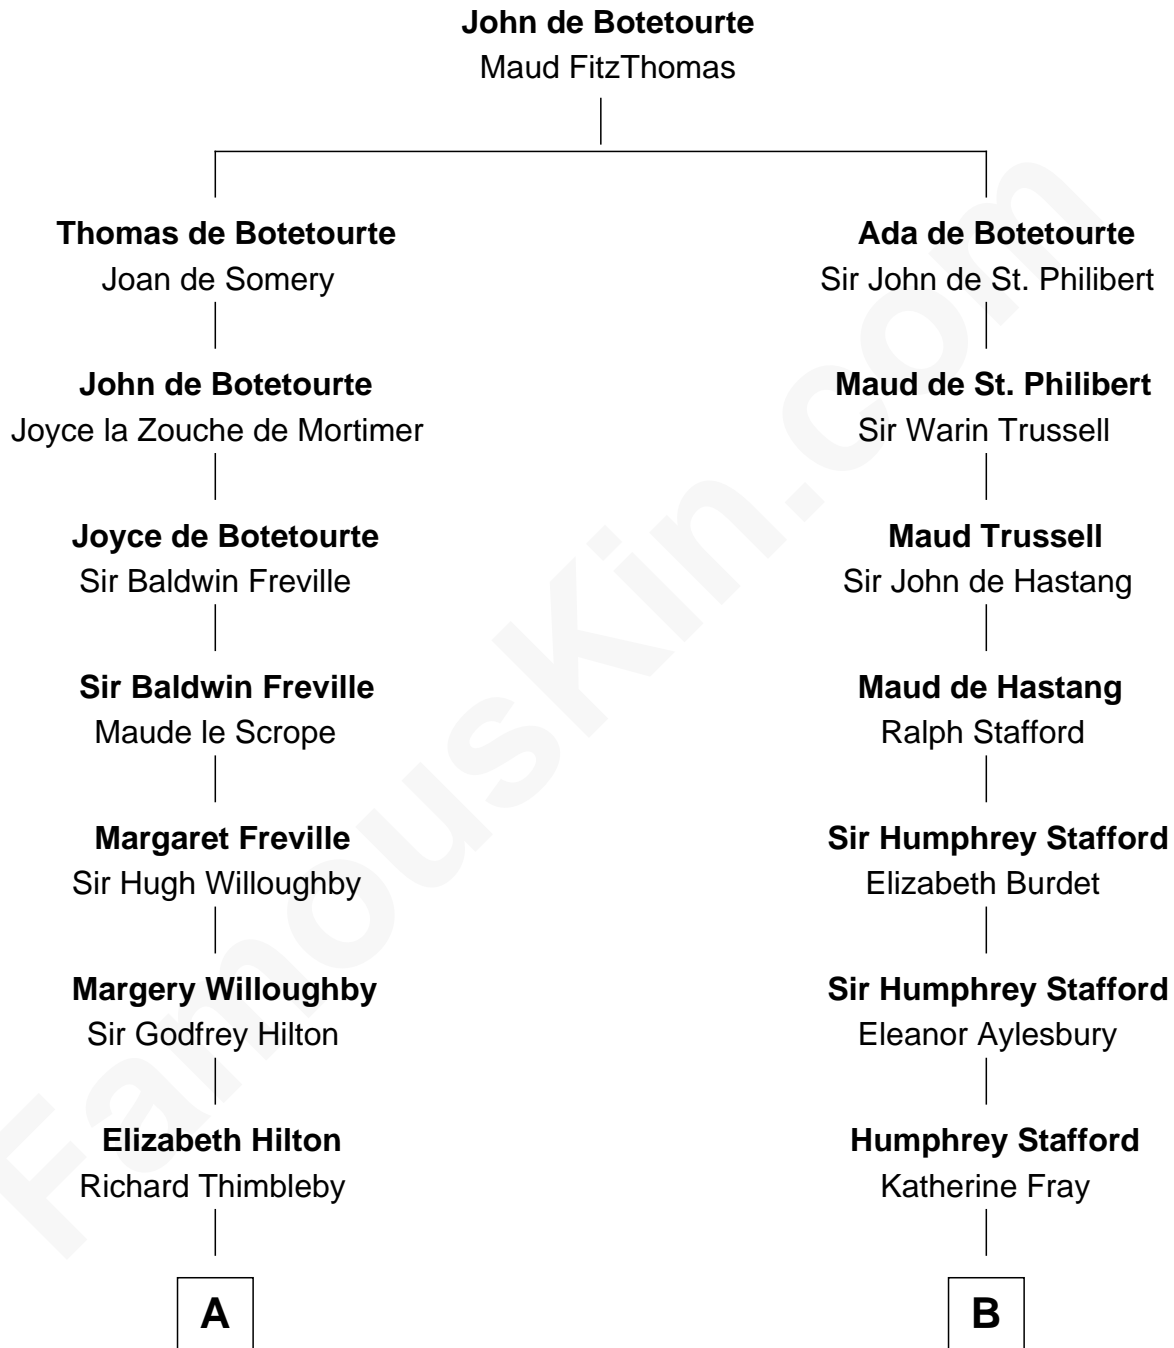

## Relationship Chart of

### Nicholas Gilman

*Signer of the U.S. Constitution*

16th cousin 5 times removed of

### George Romney

*43rd Governor of Michigan*

C

Charity Dickinson

Jared Pratt

Parley Parker Pratt

Mary Woods

Helaman Pratt

Anna Johanna Dorothy Wilcken

Anna Amelia Pratt

Gaskell Samuel Romney

George Romney

*43rd Governor of Michigan*

FamousKin.com