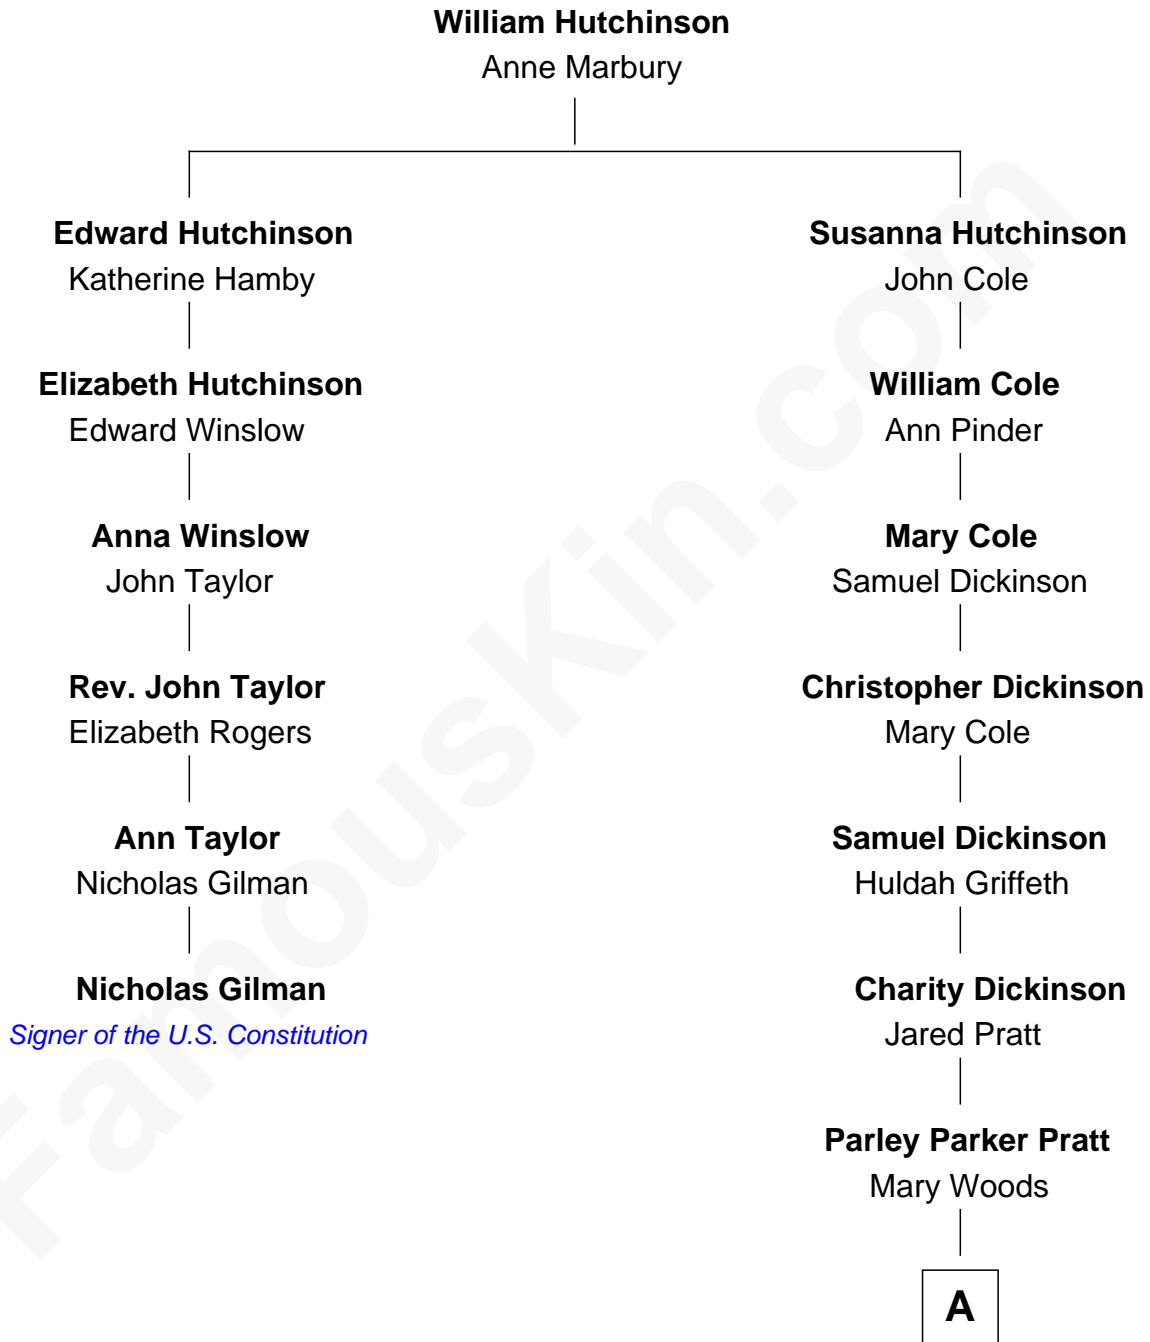

FamousKin.com

Relationship Chart of

Nicholas Gilman

Signer of the U.S. Constitution

5th cousin 4 times removed of

George Romney

43rd Governor of Michigan

A

—
Helaman Pratt

Anna Johanna Dorothy Wilcken

—
Anna Amelia Pratt

Gaskell Samuel Romney

—
George Romney

43rd Governor of Michigan

FamousKin.com