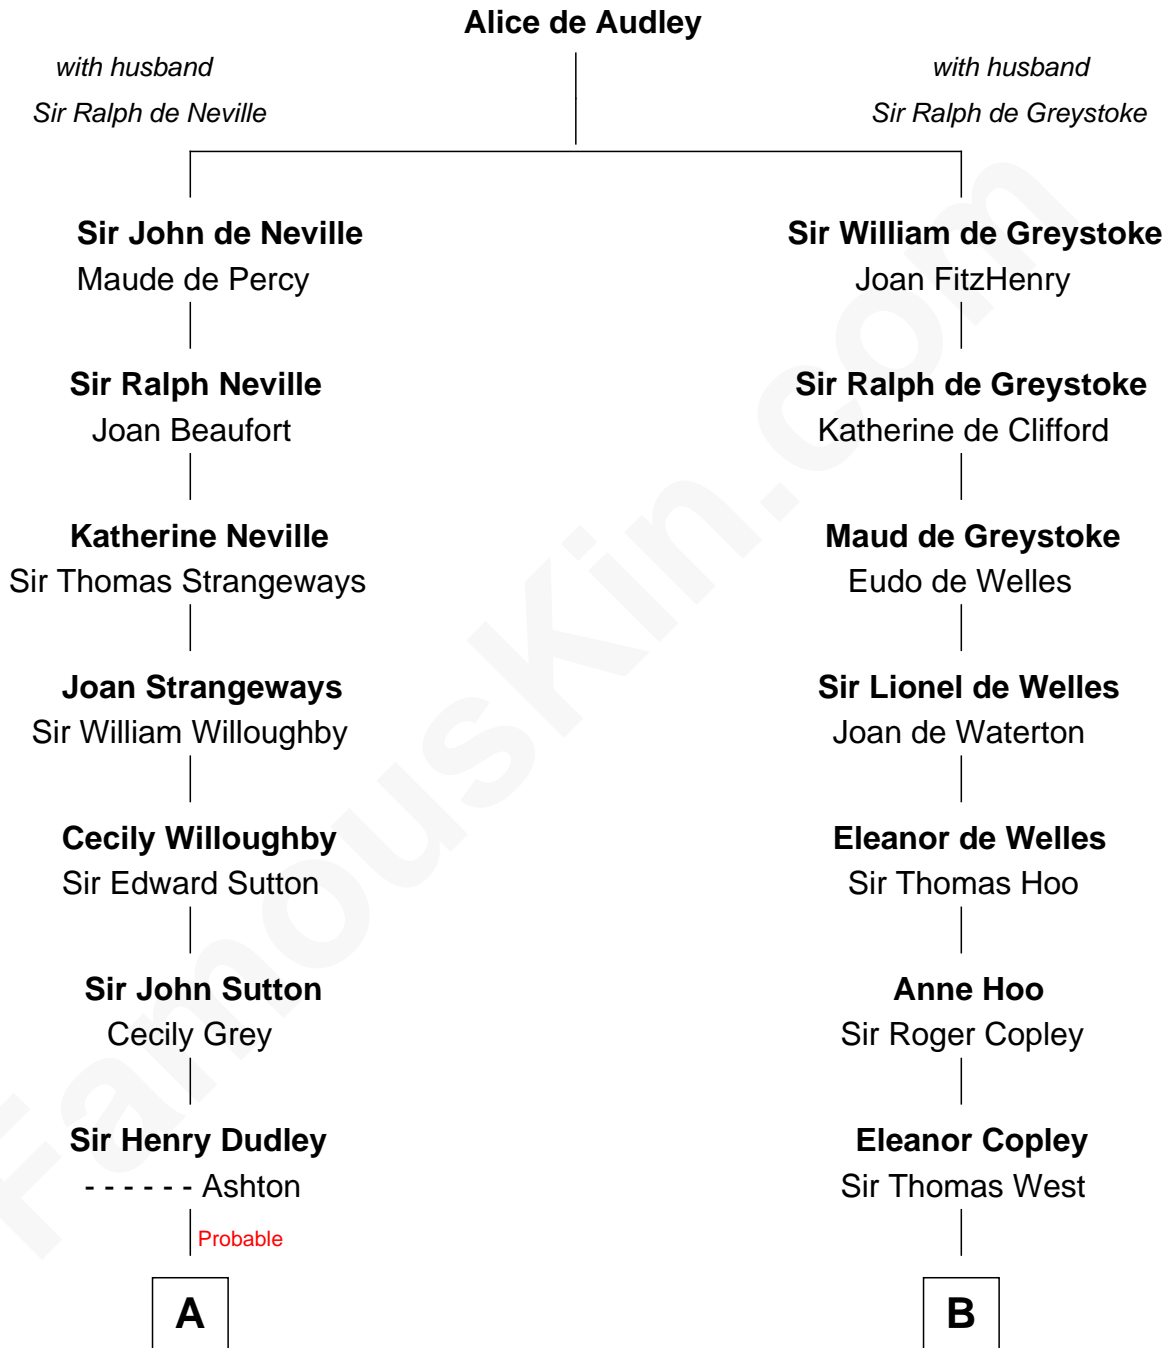

## Relationship Chart of

### Nicholas Gilman

*Signer of the U.S. Constitution*

**14th cousin 5 times removed of**

### John D. Rockefeller

*Founder of the Standard Oil Company*

**C**

—  
**Lucy Avery**

Godfrey Lewis Rockefeller

—  
**William Avery Rockefeller**

Eliza Davison

—  
**John D. Rockefeller**