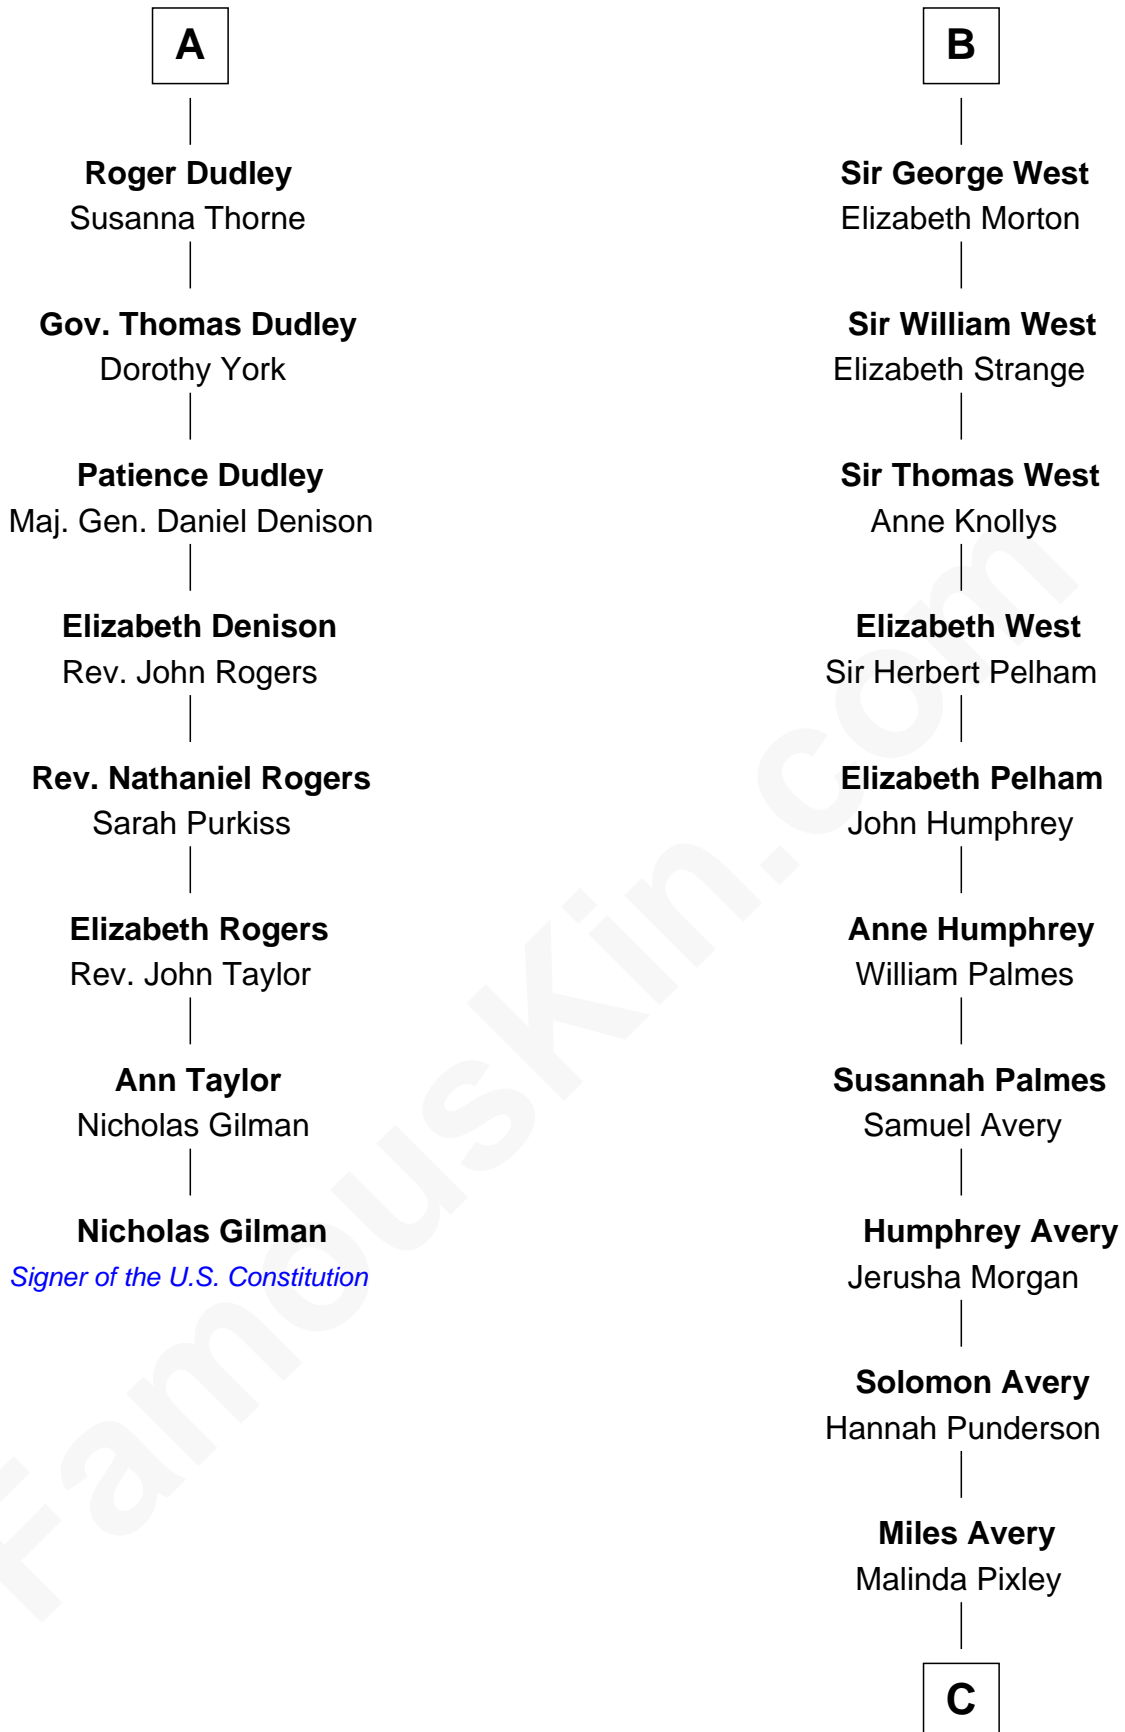

## Relationship Chart of

### Nicholas Gilman

*Signer of the U.S. Constitution*

**14th cousin 5 times removed of**

### John D. Rockefeller

*Founder of the Standard Oil Company*

**C**

—  
**Lucy Avery**

Godfrey Lewis Rockefeller

—  
**William Avery Rockefeller**

Eliza Davison

—  
**John D. Rockefeller**