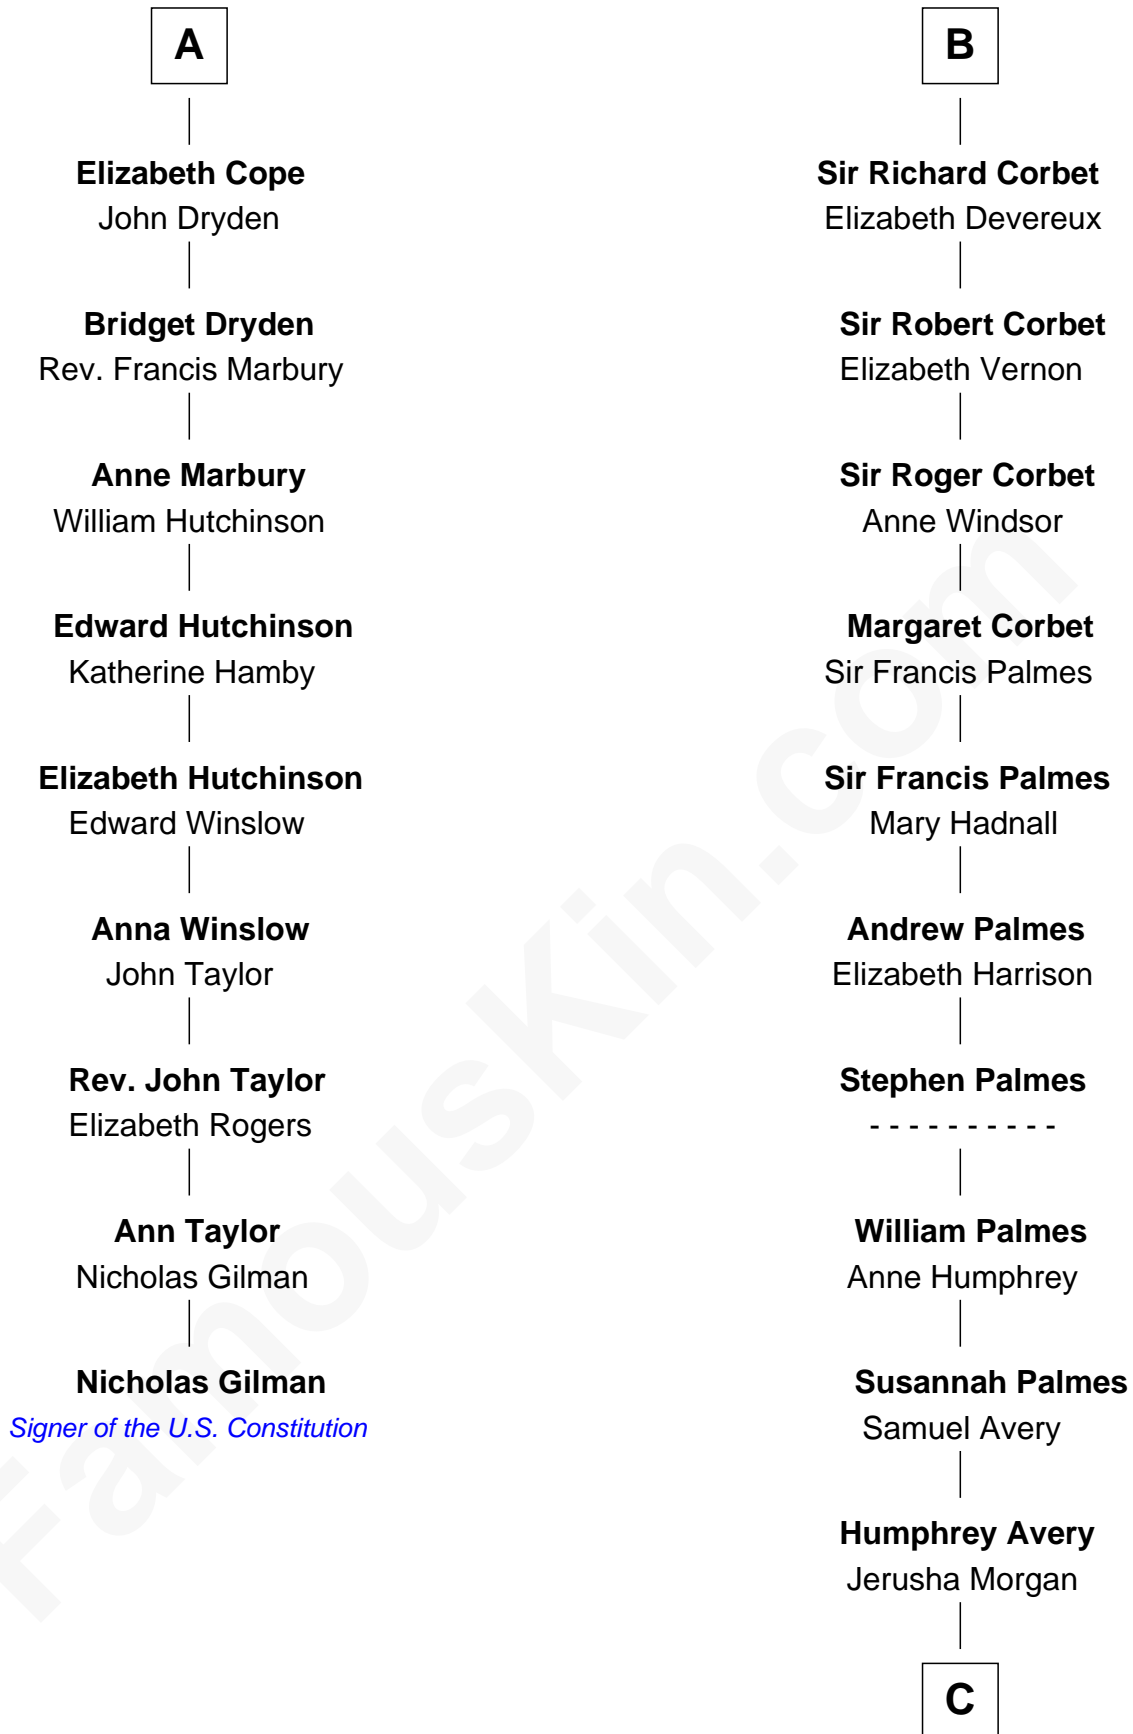

### John D. Rockefeller

*Founder of the Standard Oil Company*

**Sir Gilbert Talbot**

Pernel le Boteler

**Sir Richard Talbot**

Ankaret le Strange

**Mary Talbot**

Sir Thomas Greene

**Bridget Raleigh**

Sir John Cope

**A**

**Elizabeth Talbot**

Sir Henry de Grey

**Richard Grey**

Blanche de la Vache

**Alice Grey**

Sir William Burley

**Elizabeth Burley**

Sir John Hopton

**Sir Walter Hopton**

Joan Mortimer

**Sir Thomas Hopton**

Eleanor Lucy

**Elizabeth Hopton**

Sir Roger Corbet

**B**

**C**

|  
**Solomon Avery**  
Hannah Punderson

|  
**Miles Avery**  
Malinda Pixley

|  
**Lucy Avery**  
Godfrey Lewis Rockefeller

|  
**William Avery Rockefeller**  
Eliza Davison

|  
**John D. Rockefeller**  
*Founder of the Standard Oil Company*