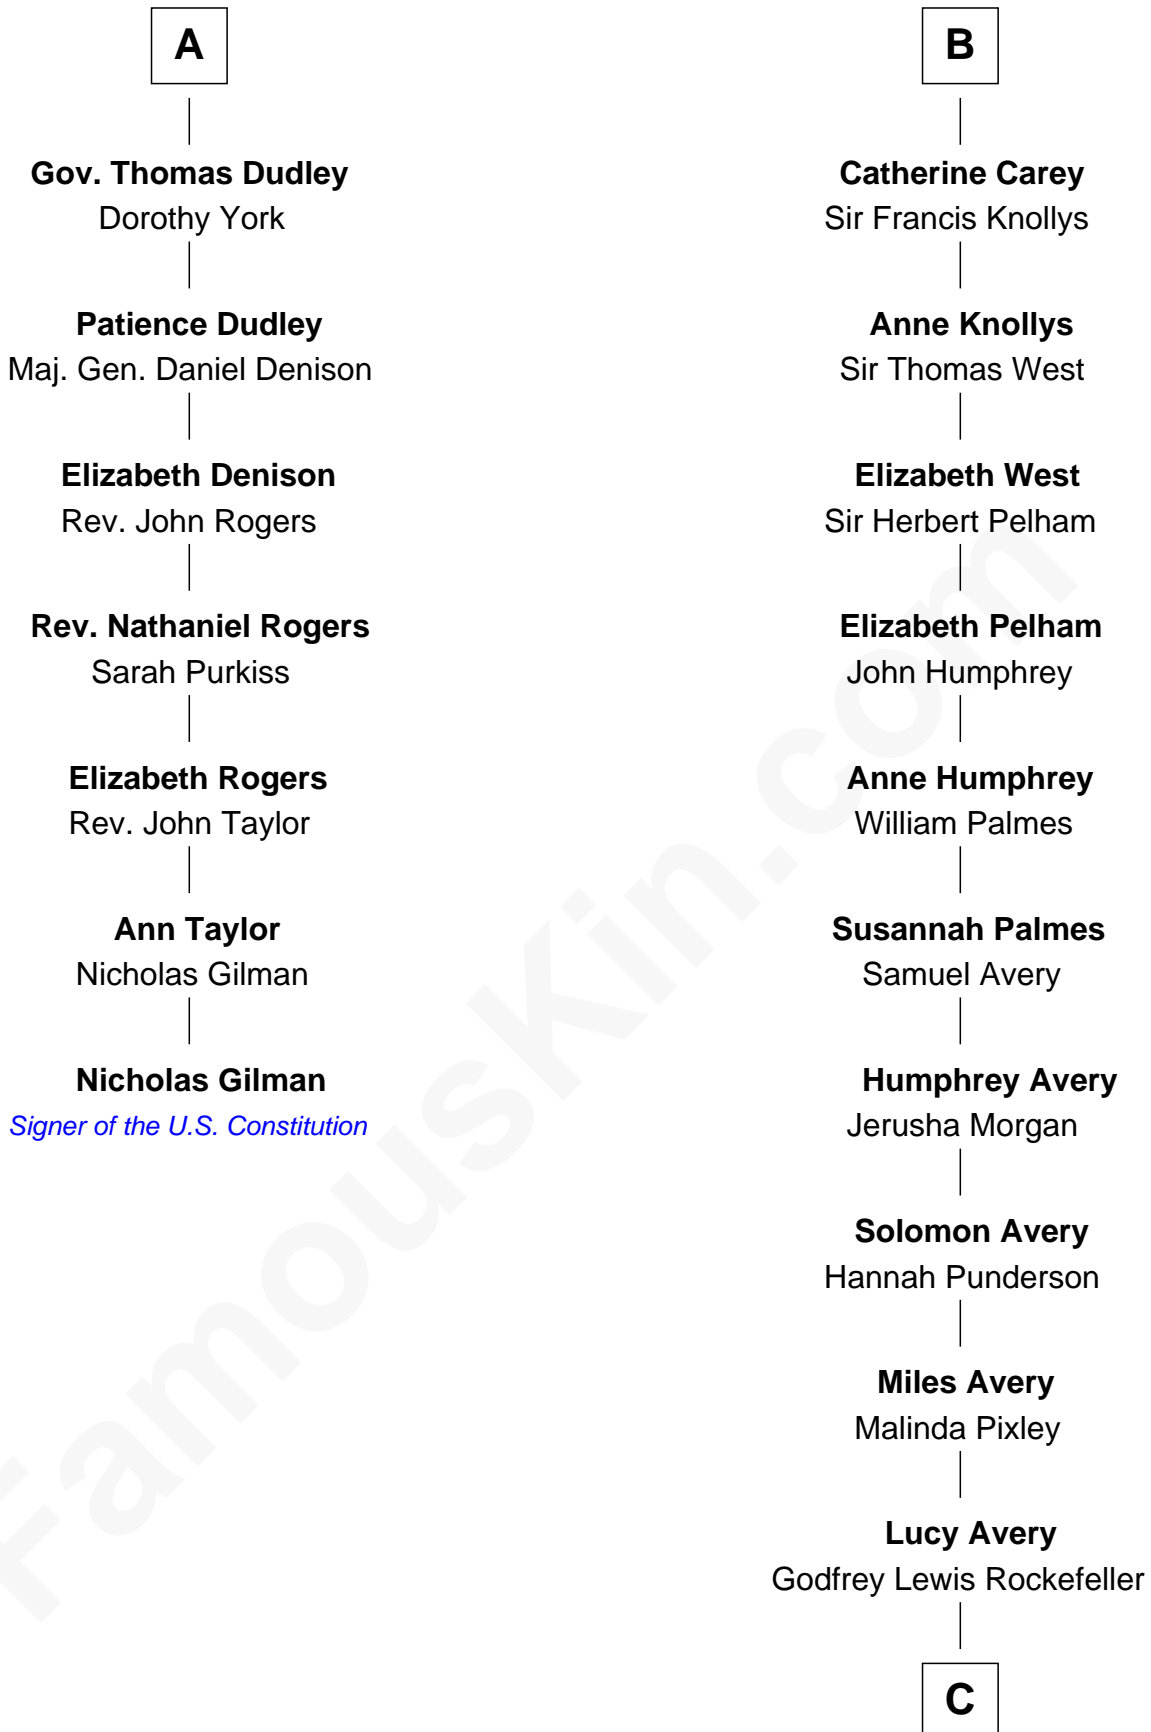

FamousKin.com

Relationship Chart of

Nicholas Gilman

Signer of the U.S. Constitution

13th cousin 7 times removed of

Nelson Rockefeller

41st U.S. Vice-President

C

William Avery Rockefeller

Eliza Davison

John Davison Rockefeller

Laura Celestia Spelman

John Davison Rockefeller

Abby Greene Aldrich

Nelson Rockefeller

41st U.S. Vice-President