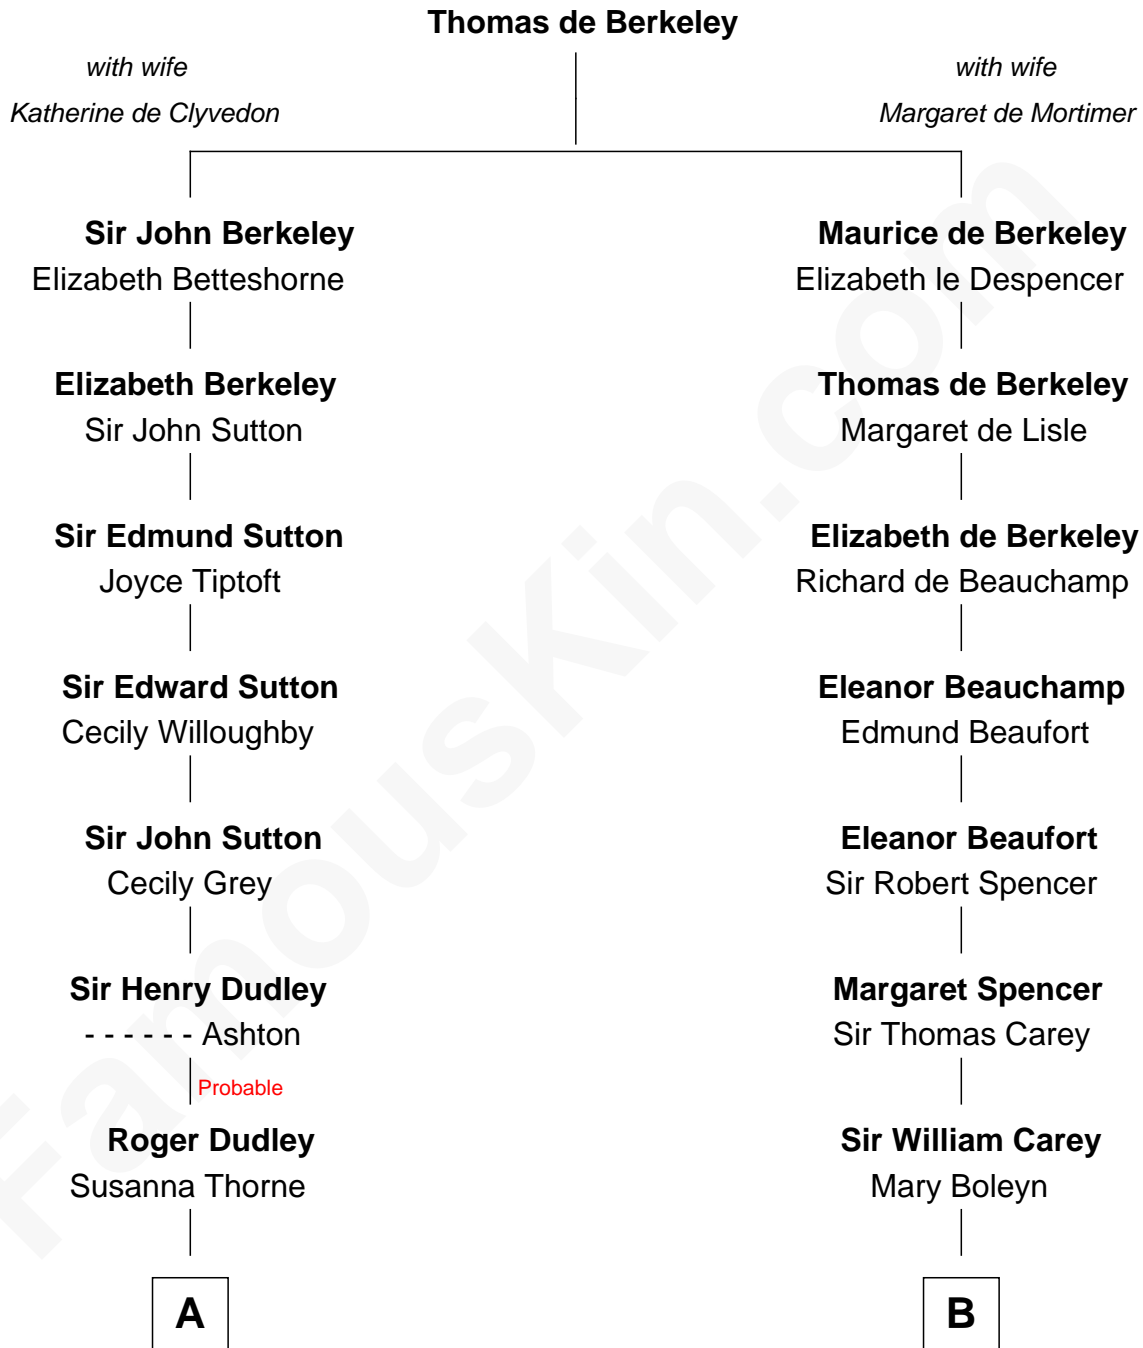

FamousKin.com

Relationship Chart of

Nicholas Gilman

Signer of the U.S. Constitution

13th cousin 7 times removed of

Nelson Rockefeller

41st U.S. Vice-President

C

William Avery Rockefeller

Eliza Davison

John Davison Rockefeller

Laura Celestia Spelman

John Davison Rockefeller

Abby Greene Aldrich

Nelson Rockefeller

41st U.S. Vice-President