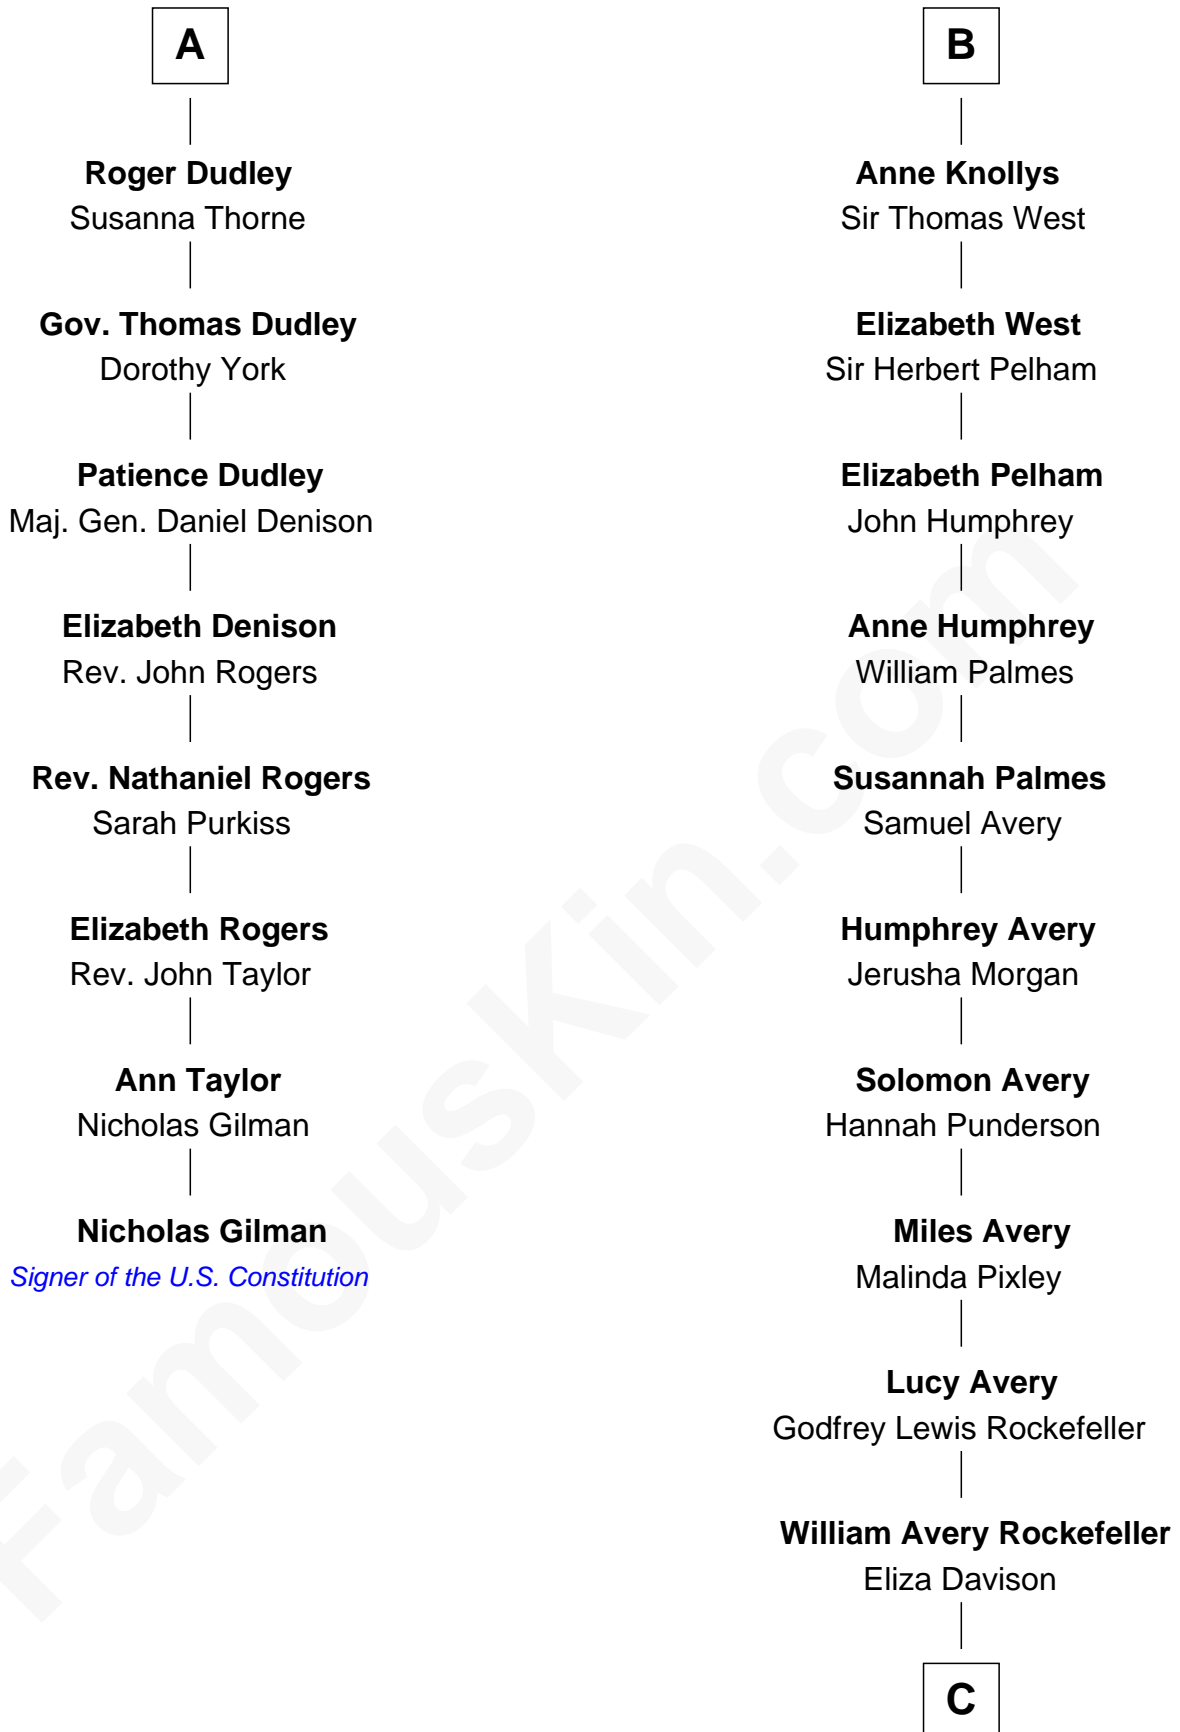

FamousKin.com Relationship Chart of

Nicholas Gilman

Signer of the U.S. Constitution

14th cousin 5 times removed of

Nelson Rockefeller

41st U.S. Vice-President

Sir Reynold de Grey

Eleanor le Strange

Ida Grey

John Cokayne

Elizabeth Cokayne

Sir Laurence Cheney

Elizabeth Cheney

Sir Frederick Tilney

Elizabeth Tilney

Sir Thomas Howard

Elizabeth Howard

Thomas Boleyn

Mary Boleyn

Sir William Carey

Catherine Carey

Sir Francis Knollys

B

C

John Davison Rockefeller

Laura Celestia Spelman

John Davison Rockefeller

Abby Greene Aldrich

Nelson Rockefeller

41st U.S. Vice-President

FamousKin.com