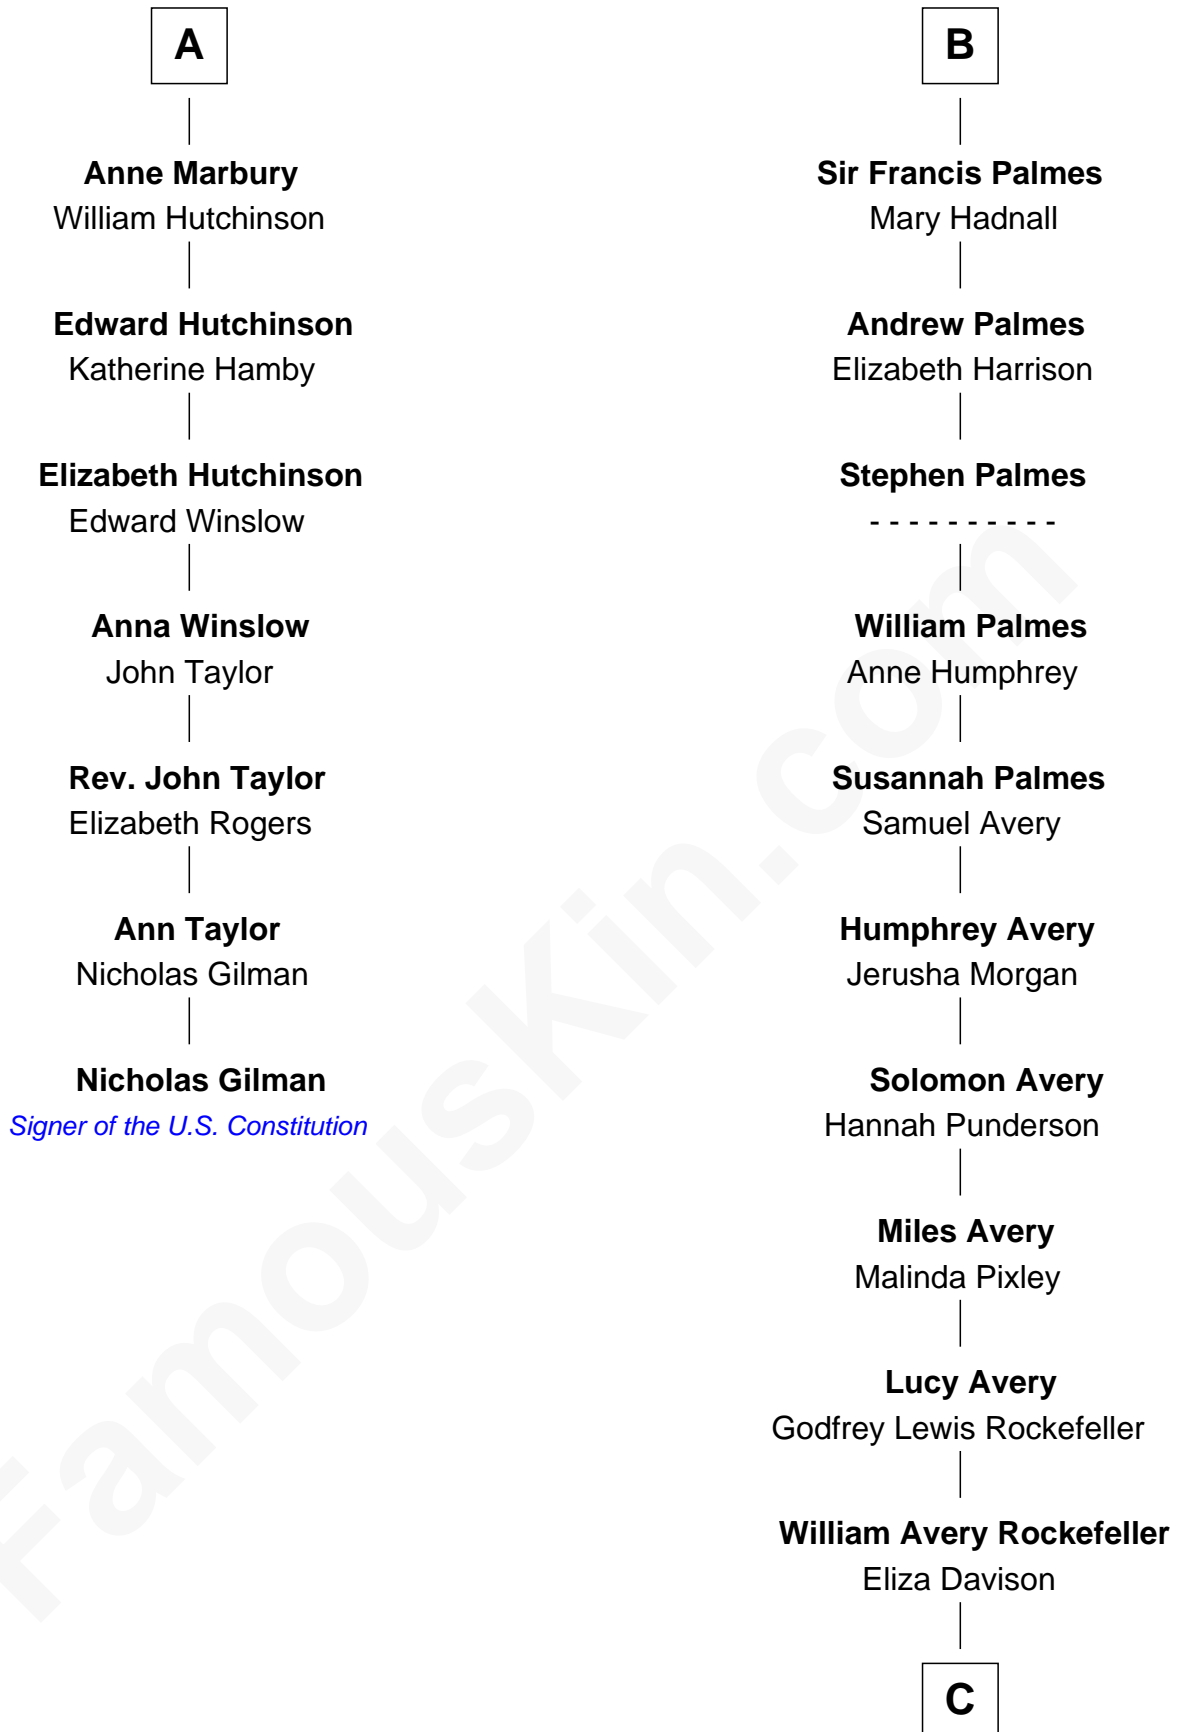

FamousKin.com Relationship Chart of

Nicholas Gilman

Signer of the U.S. Constitution

13th cousin 6 times removed of

Nelson Rockefeller

41st U.S. Vice-President

Robert de Ferrers
Margaret Despencer

Phillippa Ferrers
Sir Thomas Greene

Sir William Ferrers
Elizabeth Belknap

Anne Ferrers
Sir Walter Devereux

Elizabeth Devereux
Sir Richard Corbet

Sir Robert Corbet
Elizabeth Vernon

Sir Roger Corbet
Anne Windsor

Margaret Corbet
Sir Francis Palmes

B

C

John Davison Rockefeller

Laura Celestia Spelman

John Davison Rockefeller

Abby Greene Aldrich

Nelson Rockefeller

41st U.S. Vice-President