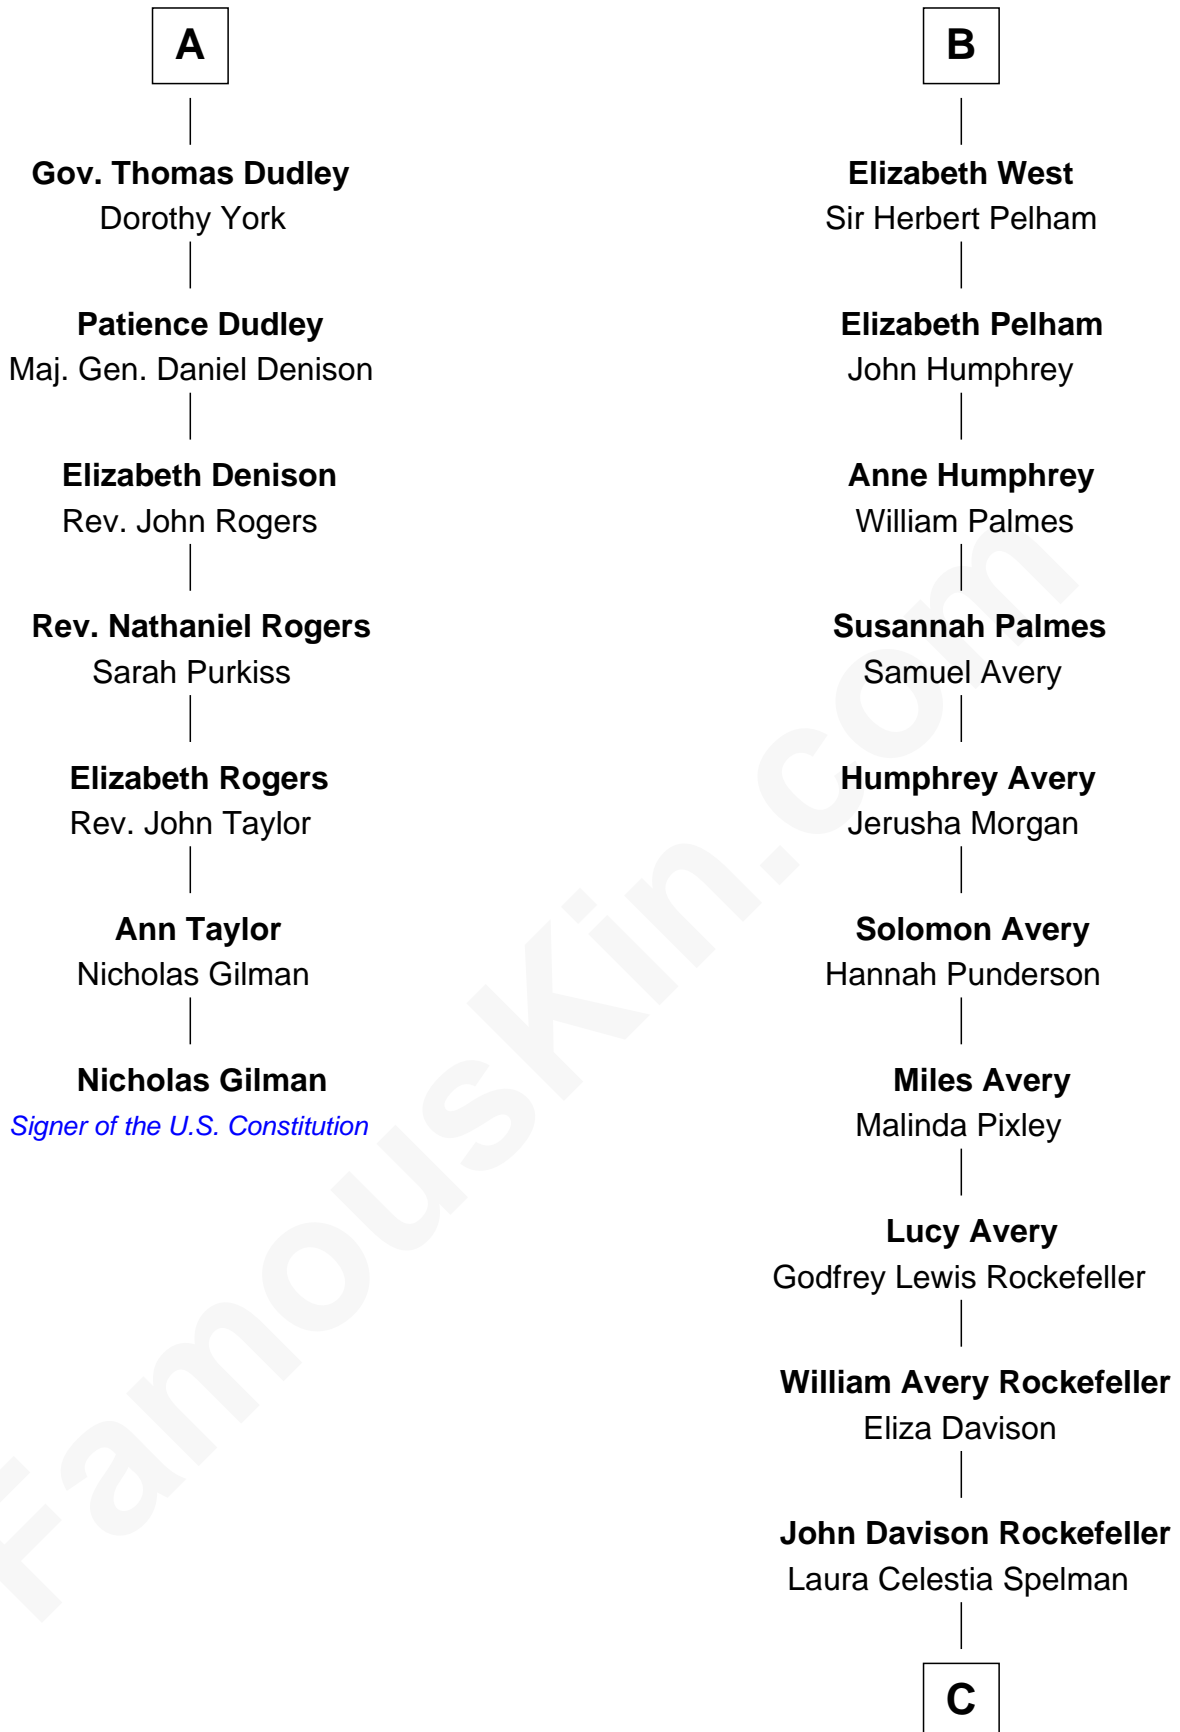

# FamousKin.com Relationship Chart of

**Nicholas Gilman**

*Signer of the U.S. Constitution*

13th cousin 5 times removed of

**Nelson Rockefeller**

*41st U.S. Vice-President*

**John of Gaunt**

Katherine Roet

C

John Davison Rockefeller

Abby Greene Aldrich

Nelson Rockefeller

*41st U.S. Vice-President*

FamousKin.com