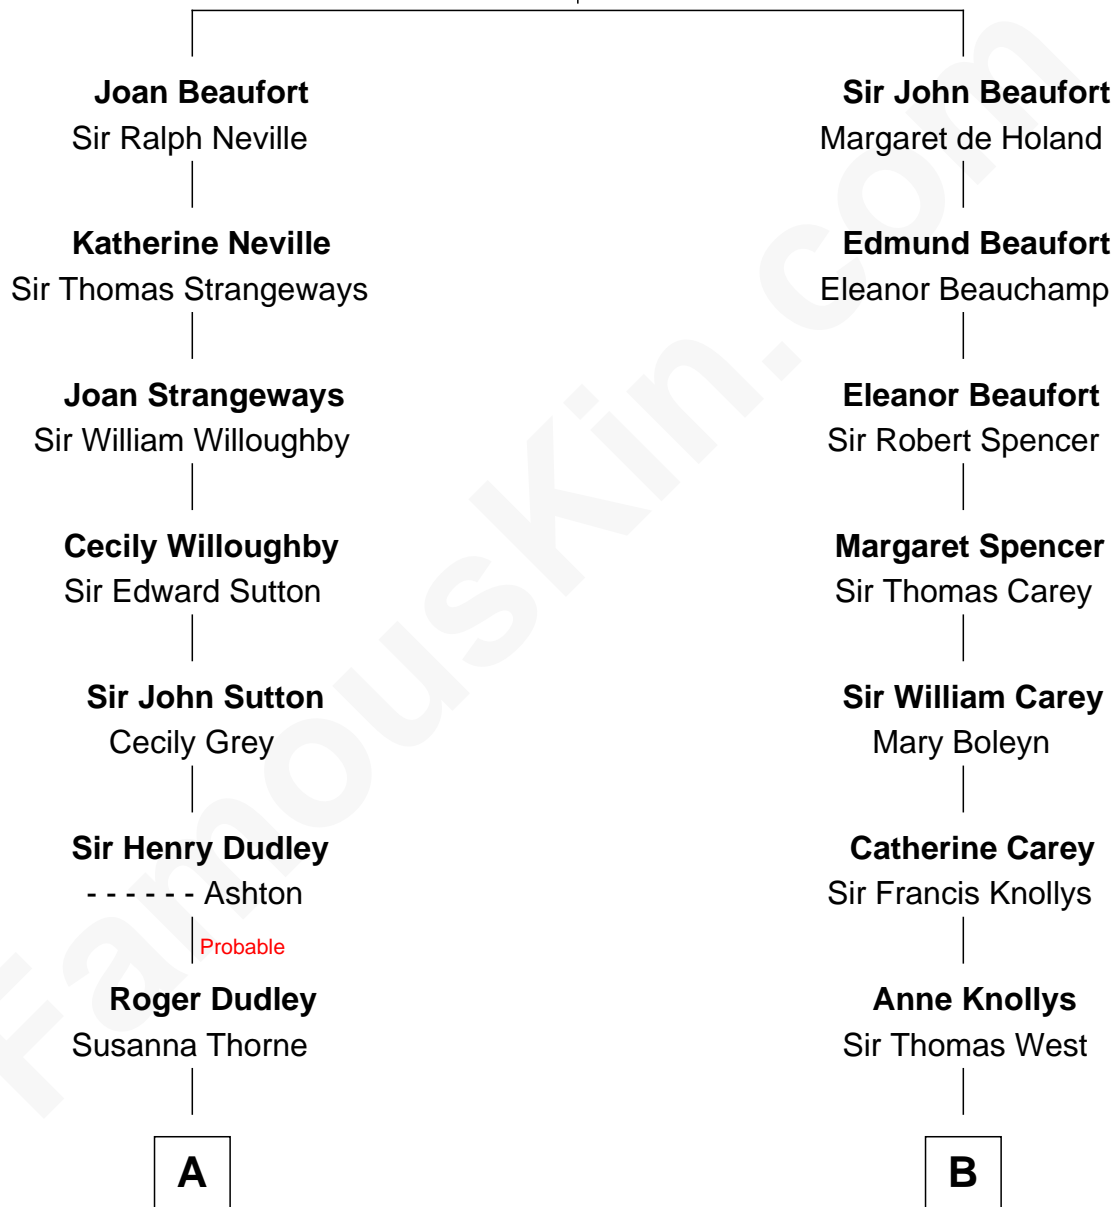

# FamousKin.com Relationship Chart of

**Nicholas Gilman**

*Signer of the U.S. Constitution*

13th cousin 5 times removed of

**Nelson Rockefeller**

*41st U.S. Vice-President*

**John of Gaunt**

Katherine Roet

C

John Davison Rockefeller

Abby Greene Aldrich

Nelson Rockefeller

*41st U.S. Vice-President*

FamousKin.com