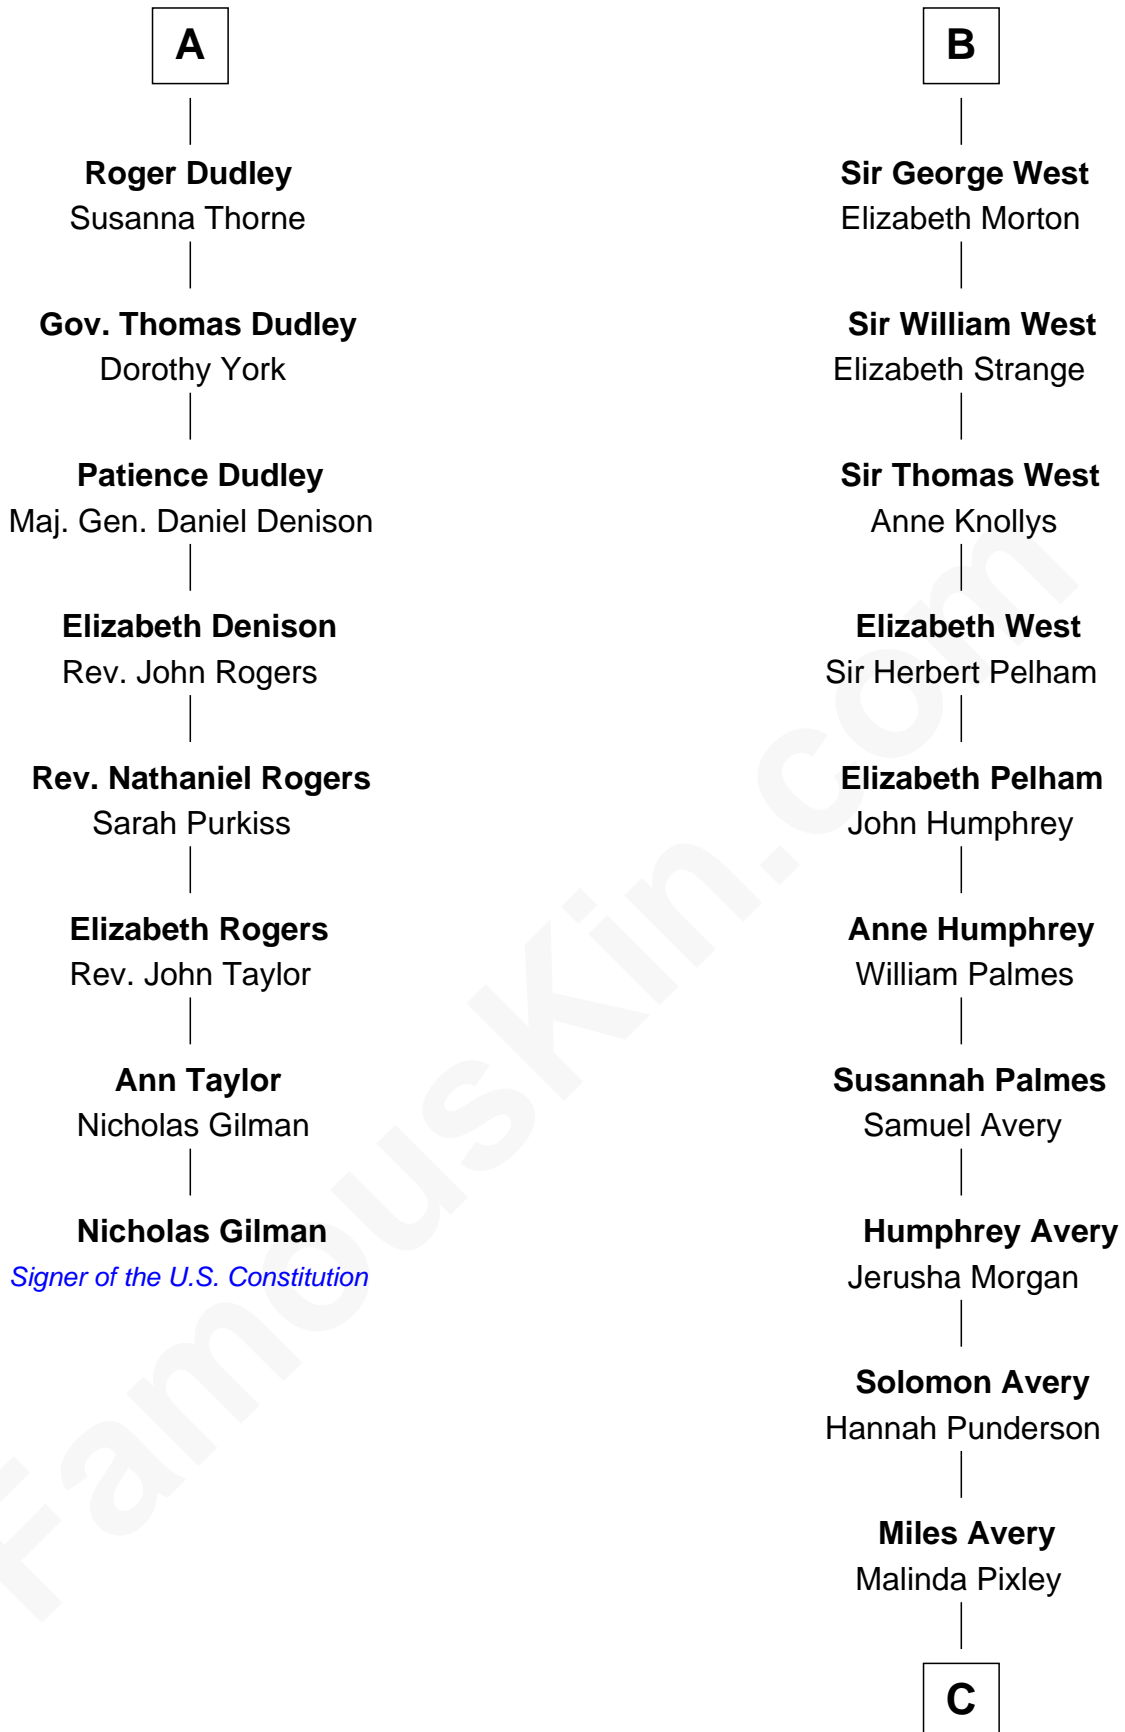

# FamousKin.com Relationship Chart of

**Nicholas Gilman**

*Signer of the U.S. Constitution*

**14th cousin 7 times removed of**

**Nelson Rockefeller**

*41st U.S. Vice-President*

**C**

Lucy Avery

Godfrey Lewis Rockefeller

William Avery Rockefeller

Eliza Davison

John Davison Rockefeller

Laura Celestia Spelman

John Davison Rockefeller

Abby Greene Aldrich

**Nelson Rockefeller**

*41st U.S. Vice-President*

FamousKin.com