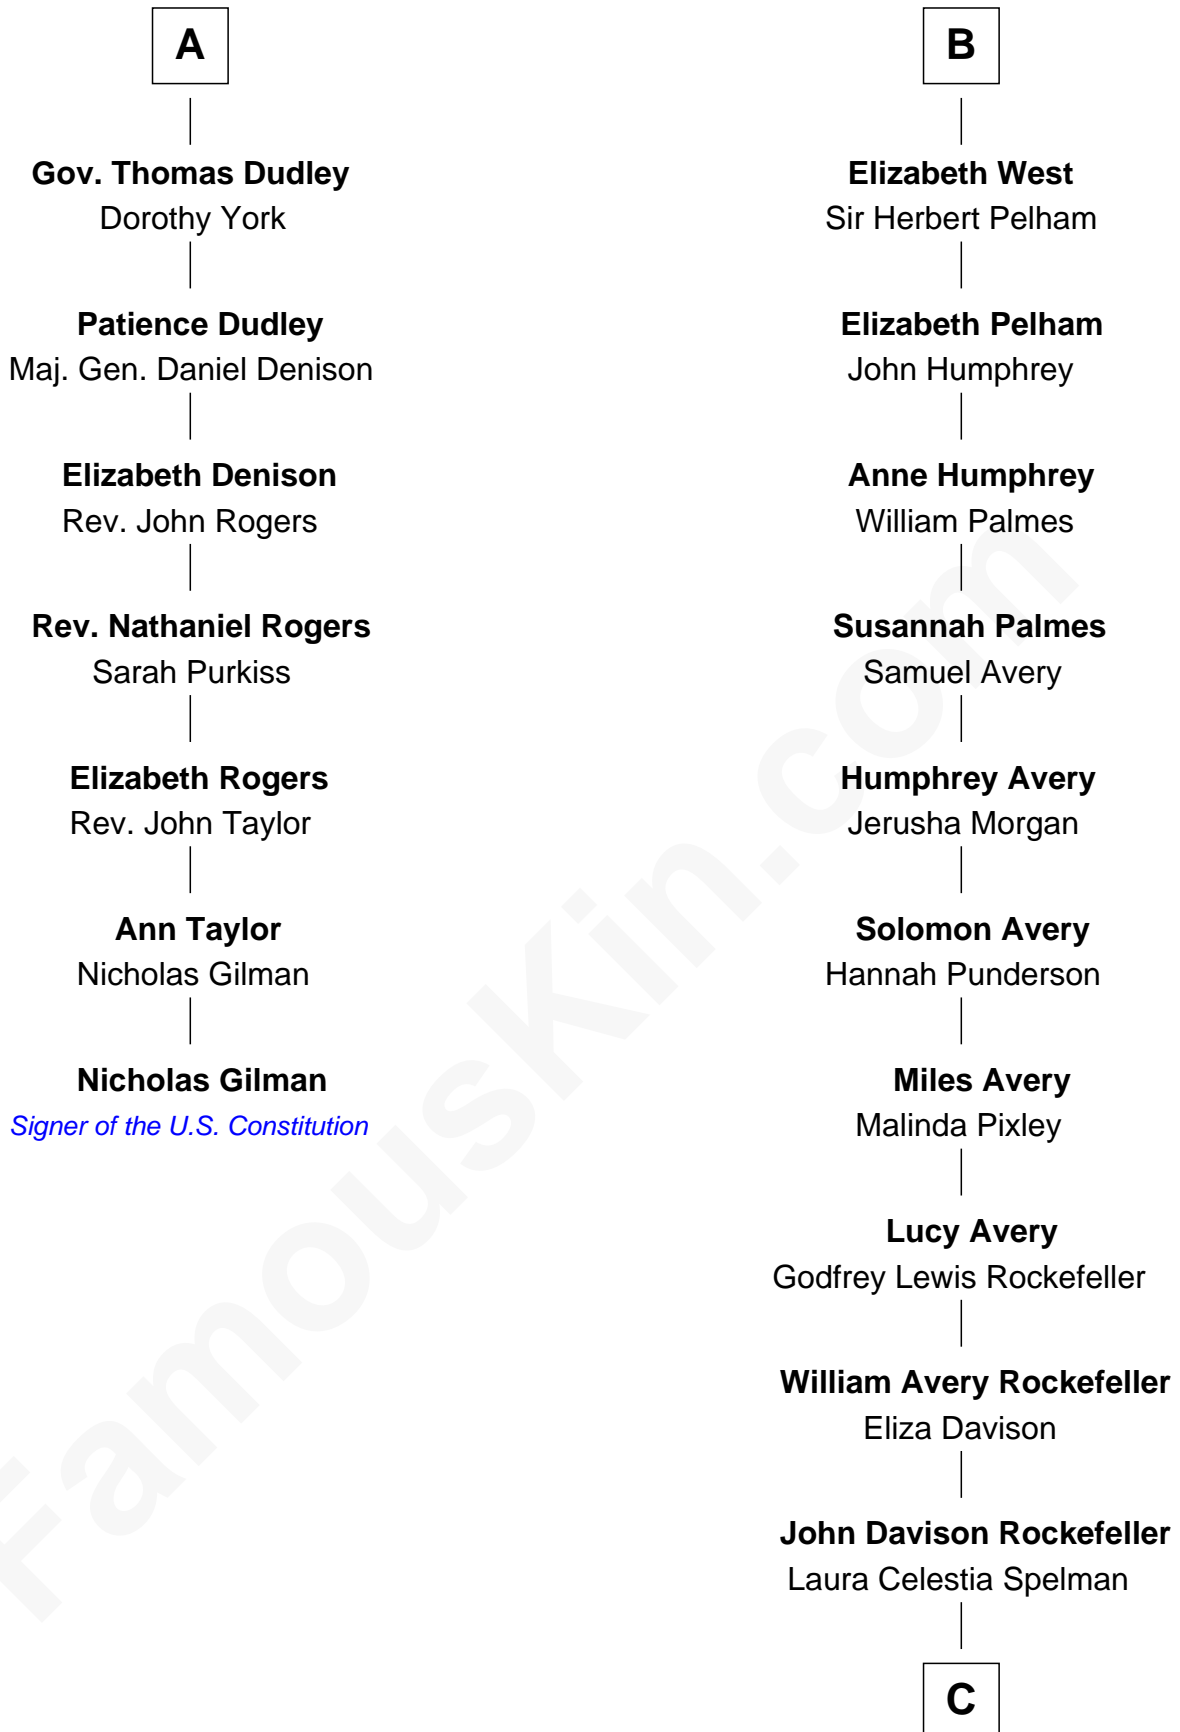

FamousKin.com Relationship Chart of

Nicholas Gilman

Signer of the U.S. Constitution

13th cousin 5 times removed of

Nelson Rockefeller

41st U.S. Vice-President

Sir Thomas de Holand

Alice Fitzalan

C

John Davison Rockefeller

Abby Greene Aldrich

Nelson Rockefeller

41st U.S. Vice-President

FamousKin.com