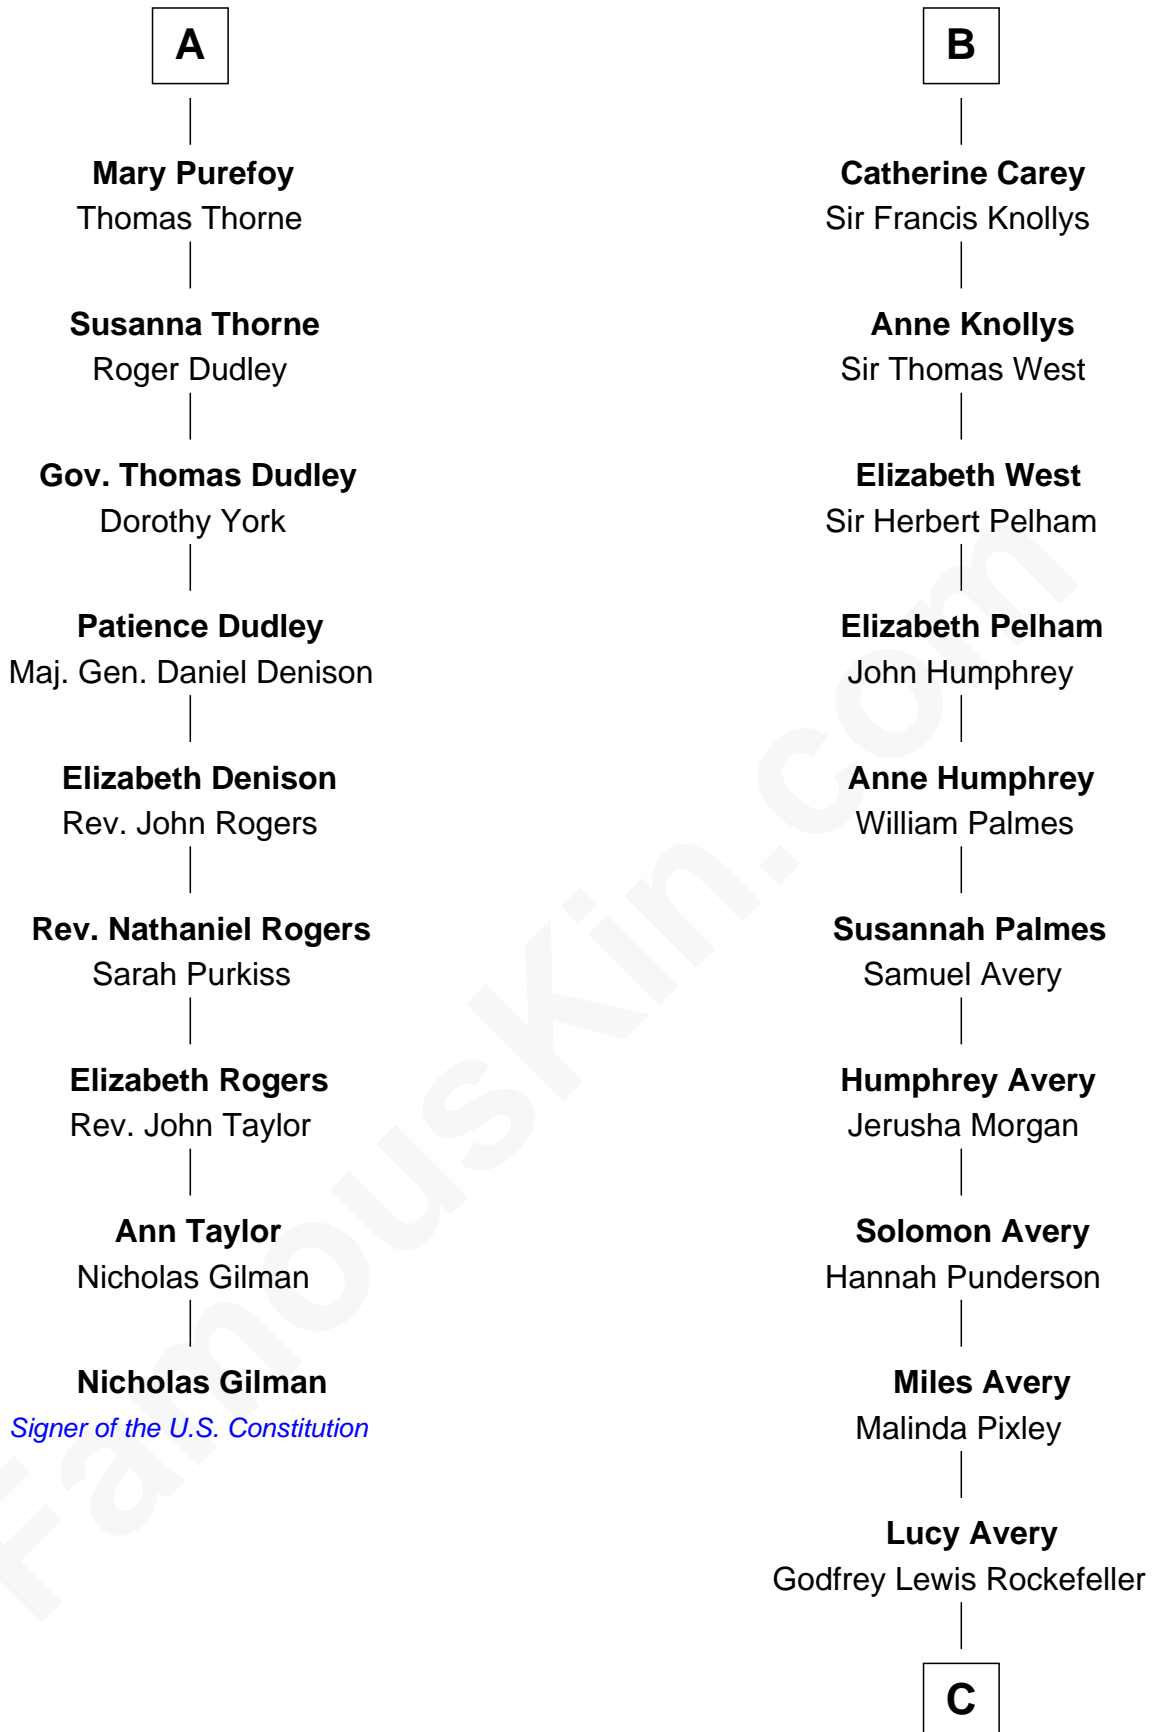

FamousKin.com Relationship Chart of

Nicholas Gilman

Signer of the U.S. Constitution

15th cousin 5 times removed of

Nelson Rockefeller

41st U.S. Vice-President

Sir John Howard

Alice de Bois

A

Sir Robert Howard
Margaret de Scales

Sir John Howard
Alice Tendring

Sir Robert Howard
Margaret Mowbray

Sir John Howard
Katherine Moleyns

Sir Thomas Howard
Elizabeth Tilney

Elizabeth Howard
Thomas Boleyn

Mary Boleyn
Sir William Carey

B

C

William Avery Rockefeller

Eliza Davison

John Davison Rockefeller

Laura Celestia Spelman

John Davison Rockefeller

Abby Greene Aldrich

Nelson Rockefeller

41st U.S. Vice-President

FamousKin.com