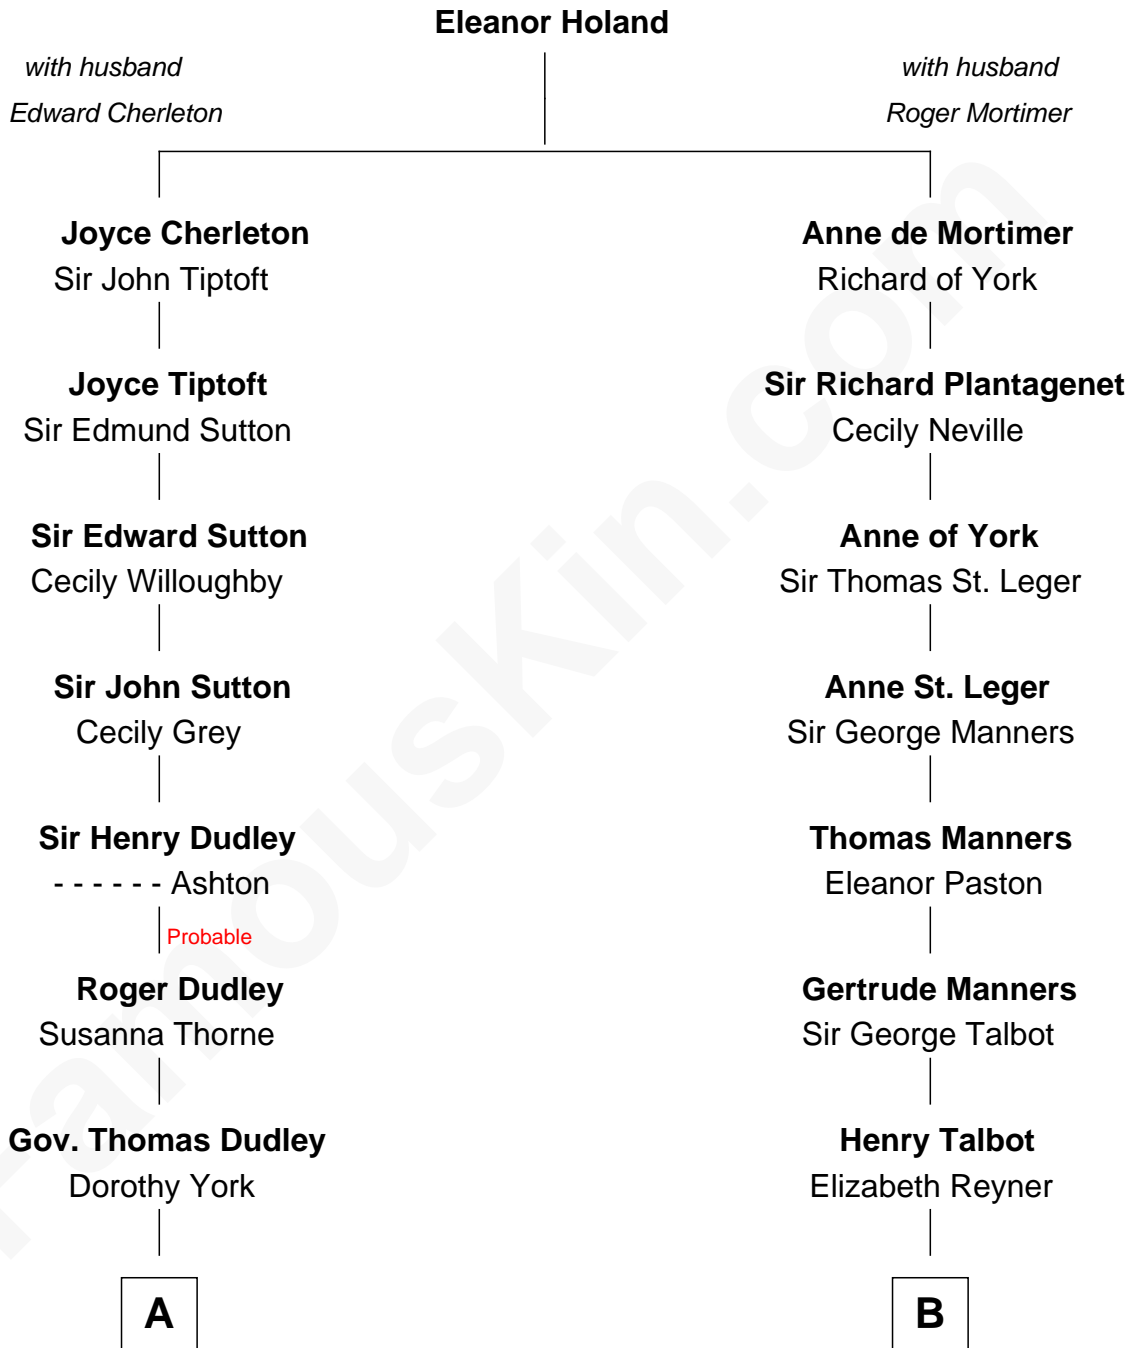

FamousKin.com

Relationship Chart of

Nicholas Gilman

Signer of the U.S. Constitution

12th cousin 6 times removed of

Camilla Parker Bowles

Queen Consort of the United Kingdom

C

Rosalind Maud Cubitt
Bruce Middleton Hope Shand

Camilla Parker Bowles
Queen Consort

FamousKin.com