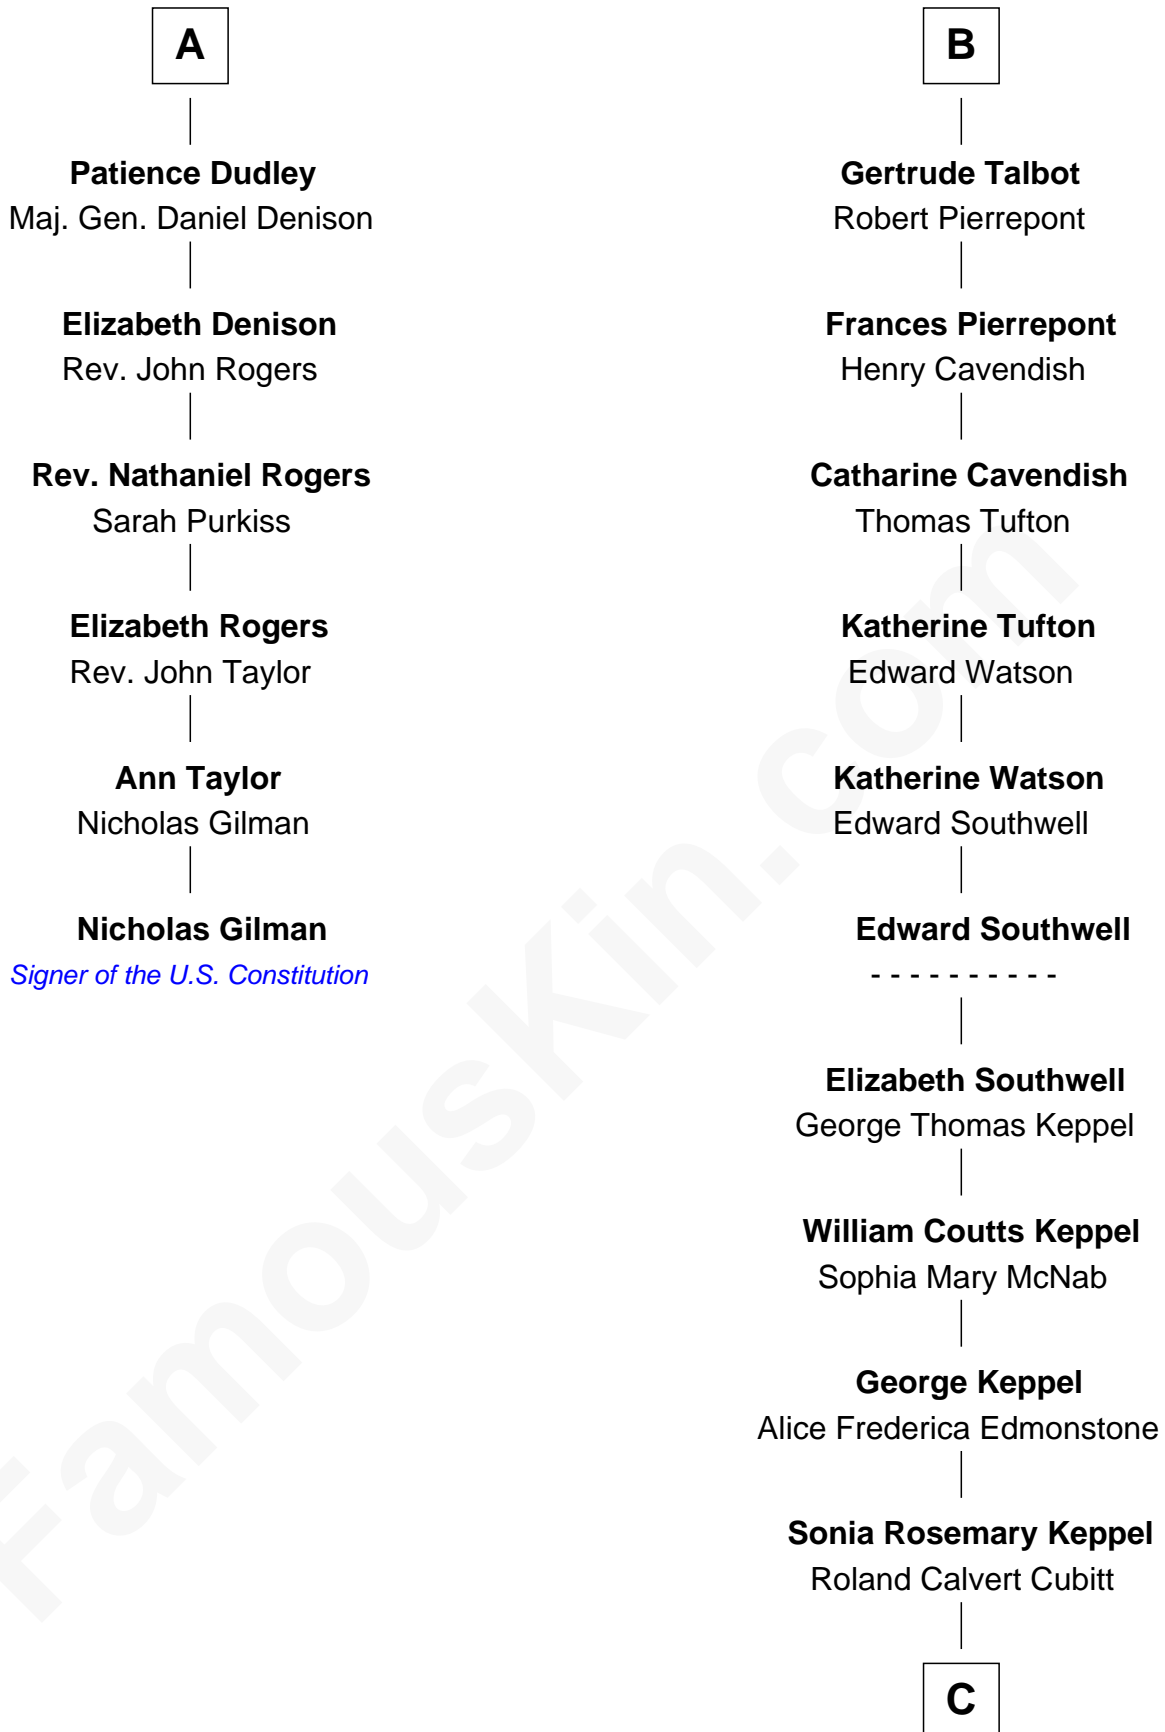

FamousKin.com

Relationship Chart of

Nicholas Gilman

Signer of the U.S. Constitution

12th cousin 6 times removed of

Camilla Parker Bowles

Queen Consort of the United Kingdom

C

Rosalind Maud Cubitt
Bruce Middleton Hope Shand

Camilla Parker Bowles
Queen Consort

FamousKin.com