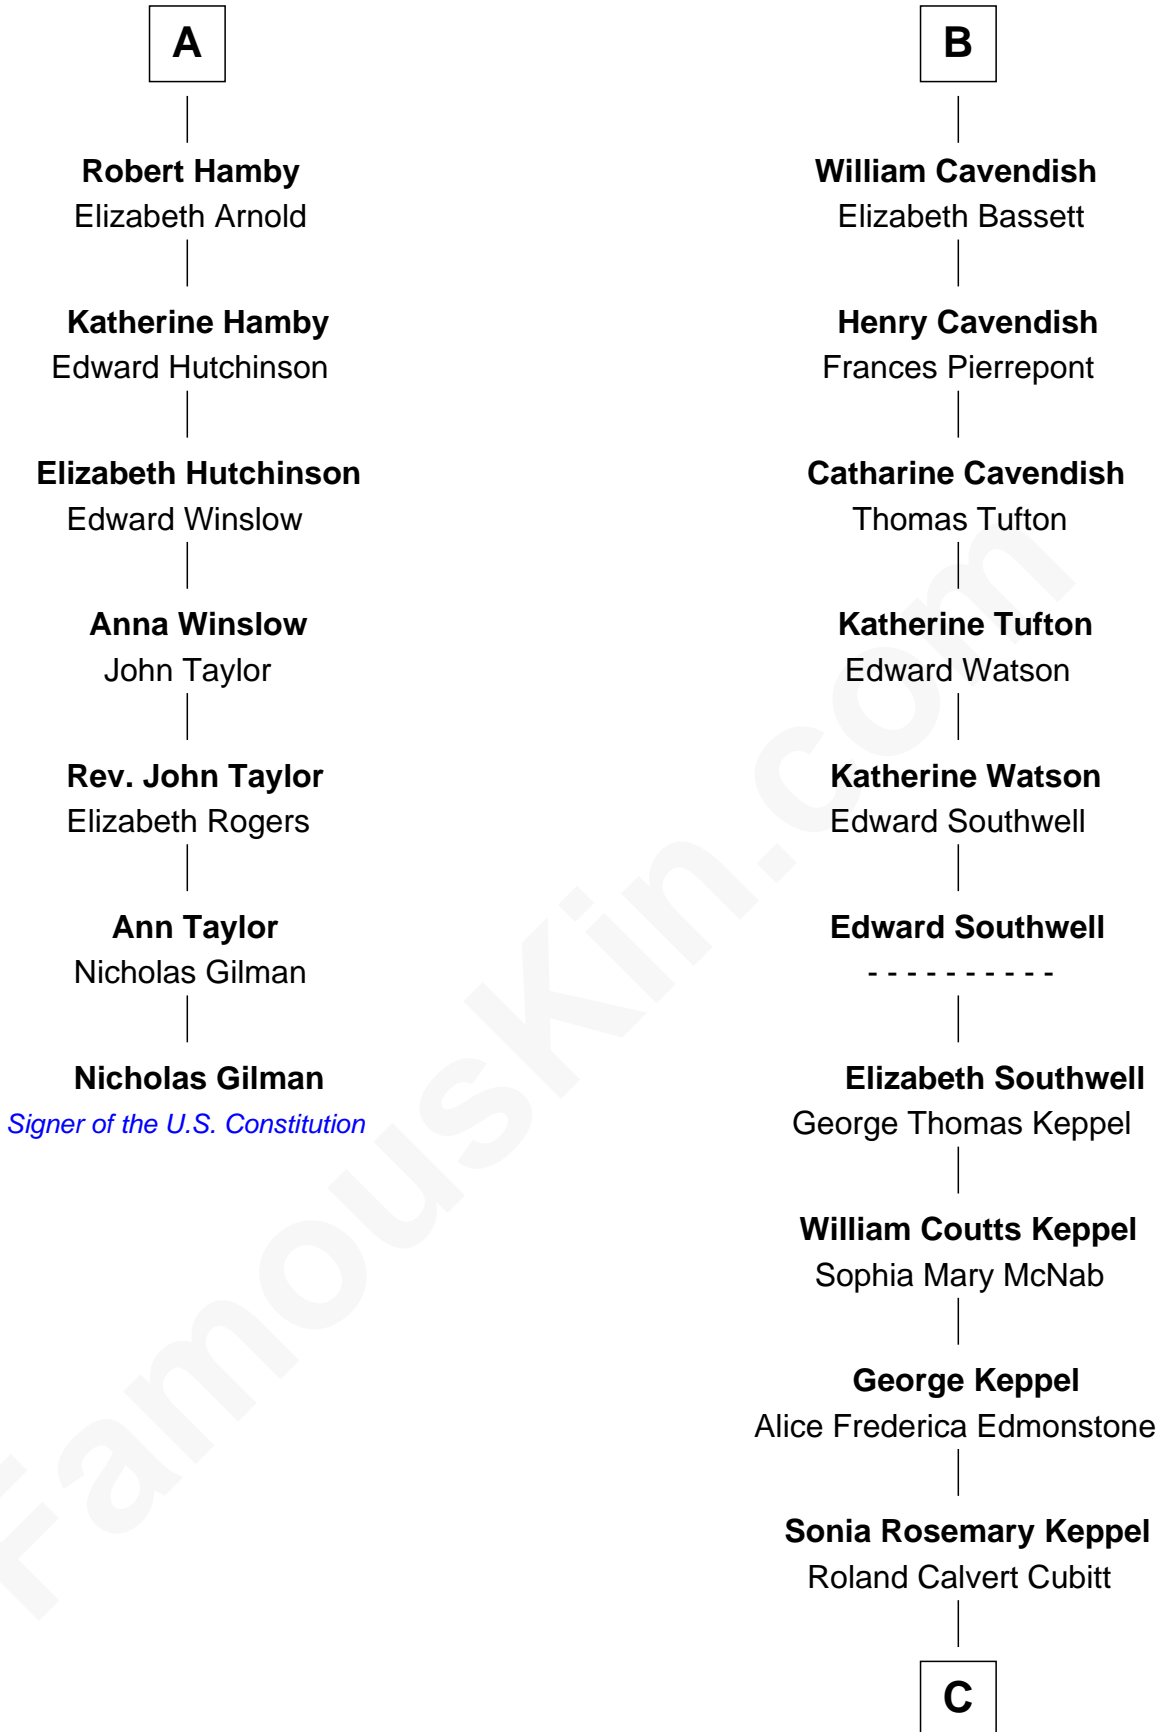

FamousKin.com

Relationship Chart of

Nicholas Gilman

Signer of the U.S. Constitution

13th cousin 5 times removed of

Camilla Parker Bowles

Queen Consort of the United Kingdom

Sir Walter Tailboys

Margaret - - - - -

Sir John Tallboys

Agnes Cokefield

John Talboys

Katherine Gibthorpe

Margaret Talboys

John Ayscough

Elizabeth Ayscough

Sir Walter Tailboys

- - - - -

Margaret Tailboys

Richard Pinchbeck

Sir Thomas Pinchbeck

Anne Greene

Elizabeth Pinchbeck

John Hardwick

John Hardwick

Elizabeth Leeke

Elizabeth Hardwick

Sir William Cavendish

Sir Charles Cavendish

- - - - -

B

C